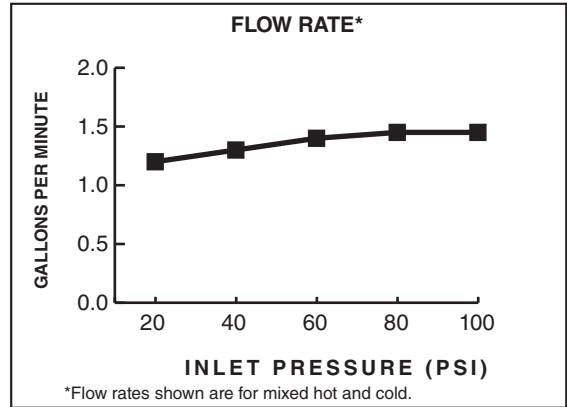

CODES AND STANDARDS

These products meet or exceed the following codes and standards:

- **ANSI A117.1**
- **ASME A112.18.1**
- **CSA B 125**
- **NSF 61/Section 9 and Annex G**

Product Number	Description	Finish Options		
		Polished Chrome	Oil Rubbed Bronze	Satin Nickel (PVD)
		002	224	295
4508.801	Princeton Widespread with Metal Speed Connect® Pop-up drain. Metal Lever handles.			

Meets the American Disabilities Act Guidelines and **ANSI A117.1** Requirements for the physically challenged.