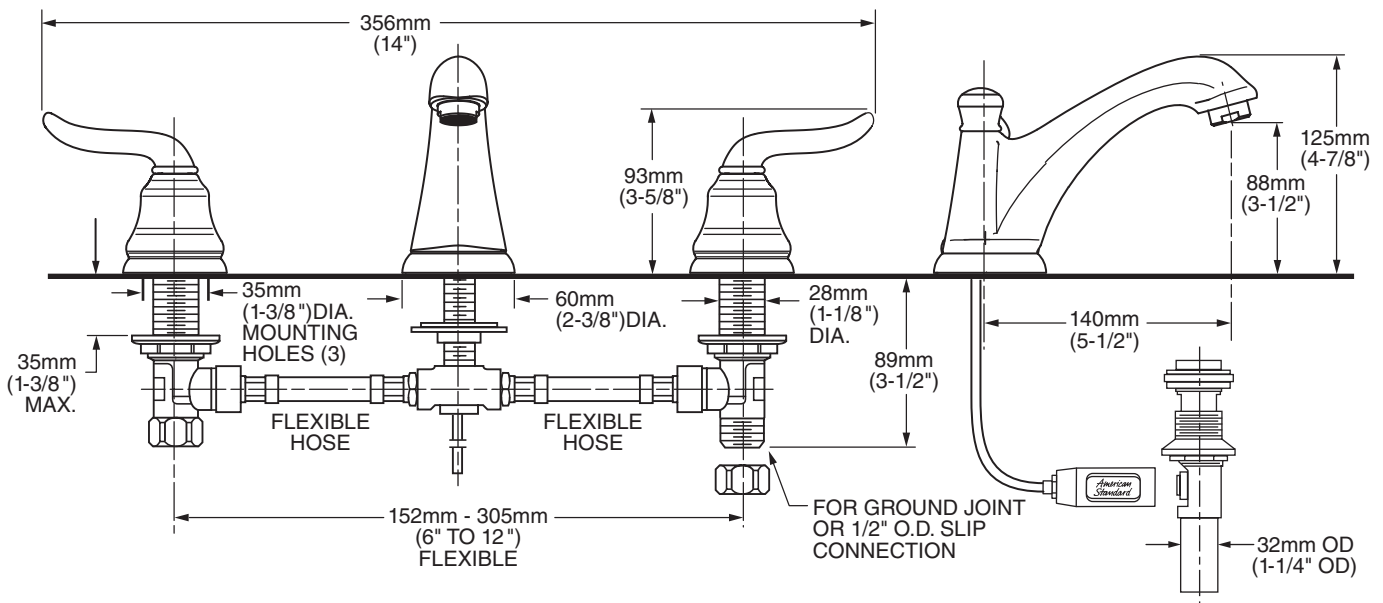

MODEL NUMBER:

- **4508.801 Princeton Widespread**
Metal Speed Connect® Pop-up drain.
Metal Lever handles.

GENERAL DESCRIPTION:

Cast brass valve bodies with flexible hose connections for 6" to 12" (152mm to 305mm) installations. 1/4 turn washerless ceramic disc valve cartridges. Cast brass spout. One-half inch male inlet shanks with brass coupling nuts. 20" (500mm) long flexible stainless steel drain cable is pre-assembled to faucet body. Metal Speed Connect® drain body with 1-1/4 inch (32mm) tail piece. 1.5 gpm/5.7L/min. maximum flow rate.

Lead Free: Faucet contains ≤ 0.25% total lead content by weighted average.

Exclusive Speed Connect Metal Drain:

- Fewer Parts - installs in less time.
- No adjustments required - seals the first time, every time.
- Flexible stainless steel cable - installs effortlessly in tight spaces.

Choice of Finishes: Wide range of durable finishes.

SUGGESTED SPECIFICATION:

Two handle widespread lavatory faucet shall feature cast brass valve bodies with flexible hose connections for 6" to 12" installations. Shall also feature 1/4 turn washerless ceramic disc valve cartridges. Shall also feature a metal drain body with stainless steel cable actuation. Fitting shall be American Standard Model #4508.801.____.

CODES AND STANDARDS

These products meet or exceed the following codes and standards:

- ANSI A117.1**
- ASME A112.18.1**
- CSA B 125**
- NSF 61/Section 9 and Annex G**

Product Number	Description	Finish Options		
		Polished Chrome	Oil Rubbed Bronze	Satin Nickel (PVD)
		002	224	295
4508.801	Princeton Widespread with Metal Speed Connect® Pop-up drain. Metal Lever handles. 			