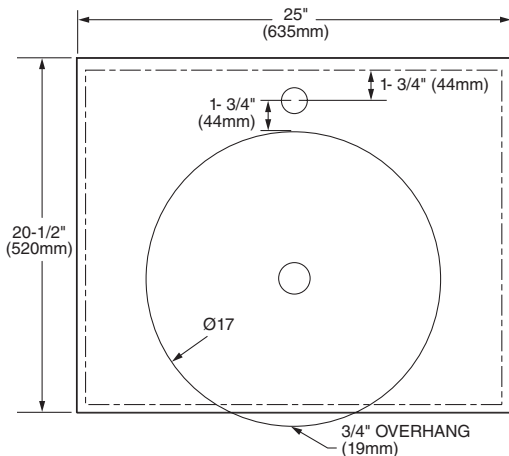

JEFFERSON VANITY

□ **9630.024**

- Classic traditional style vanity
- Birchwood construction and veneers
- Autumn Cherry finish

Nominal Dimensions:

24" x 20" x 31-1/4"
(610 x 508 x 794mm)

Autumn Cherry

To Be Specified (Required):

- **9477.025** Laminated marble top pre-drilled for vessel and vessel faucet (specify color: White - 252, Cream - 250, Black - 154)

with

- **0978.000** Tempered glass vessel sink (specify finish: Clear - 200, Frosted - 321), 17" diameter, 6" height

or

- **0960.000** Vitreous china vessel sink, White-020, 16-7/8" diameter, 6-1/4" height

9477.025 Laminated Marble Top

9630.024 Jefferson Vanity

NOTES:

* DIMENSIONS SHOWN FOR LOCATION OF SUPPLIES AND "P" TRAP ARE SUGGESTED.