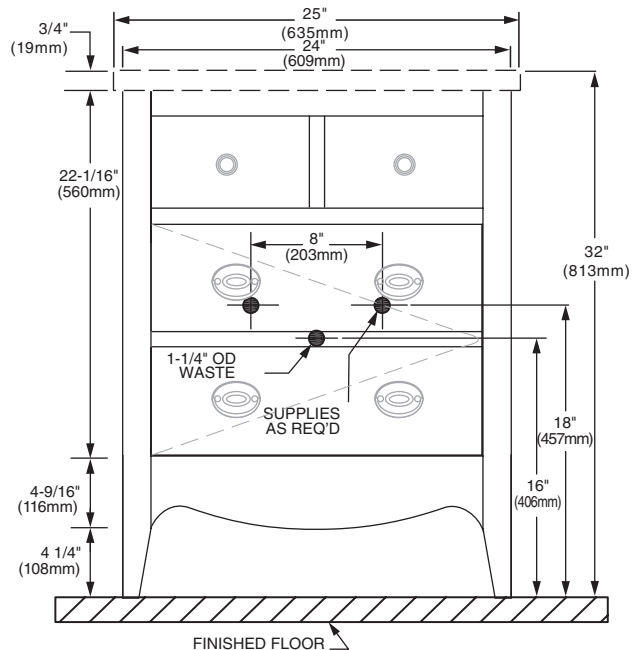

JEFFERSON VANITY

□ **9630.024**

- Classic traditional style vanity
- Birchwood construction and veneers
- Autumn Cherry finish

Nominal Dimensions:

24" x 20" x 31-1/4"
(610 x 508 x 794mm)

Autumn Cherry

To Be Specified (Required):

- **9477.025** Laminated marble top pre-drilled for vessel and vessel faucet (specify color: White - 252, Cream - 250, Black - 154)

with

- **0978.000** Tempered glass vessel sink (specify finish: Clear - 200, Frosted - 321), 17" diameter, 6" height

or

- **0960.000** Vitreous china vessel sink, White-020, 16-7/8" diameter, 6-1/4" height

9477.025 Laminated Marble Top

9630.024 Jefferson Vanity

NOTES:

* DIMENSIONS SHOWN FOR LOCATION OF SUPPLIES AND "P" TRAP ARE SUGGESTED.

- FITTINGS NOT INCLUDED AND MUST BE ORDERED SEPARATELY. PROVIDE SUITABLE REINFORCEMENT FOR ALL WALL SUPPORTS.

IMPORTANT: Dimensions of fixtures are nominal and may vary within the range of tolerances established by ANSI Standard A112.19.2. These measurements are subject to change or cancellation. No responsibility is assumed for use of superseded or voided pages.