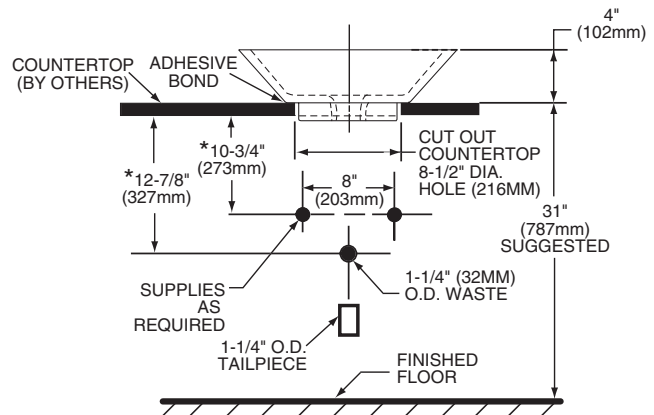

Nominal Dimensions:

432mm (17" dia.)

Bowl sizes:

102mm (4") height

Compliance Certifications -

Meets or Exceeds the Following Specifications:

- ASME A112.19.2M for Vitreous China Fixtures

**To Be Specified (Recommended):**

- ☐ Color: ☐ White
- ☐ Faucet: ONE vessel faucet 2064.152
- ☐ Faucet Finish: Polished Chrome (002)
- ☐ Supplies:
- ☐ 1-1/4" Trap:

NOTES:

\* DIMENSIONS SHOWN FOR LOCATION OF SUPPLIES AND "P" TRAP ARE SUGGESTED. FITTINGS NOT INCLUDED WITH FIXTURE AND MUST BE ORDERED SEPARATELY. FOR COUNTERTOP CUTOUT AND INSTALLATION INSTRUCTIONS USE TEMPLATE SUPPLIED WITH SINK.

**IMPORTANT:** Dimensions of fixtures are nominal and may vary within the range of tolerances established by ANSI Standard A112.19.9M. These measurements are subject to change or cancellation. No responsibility is assumed for use of superseded or voided pages.