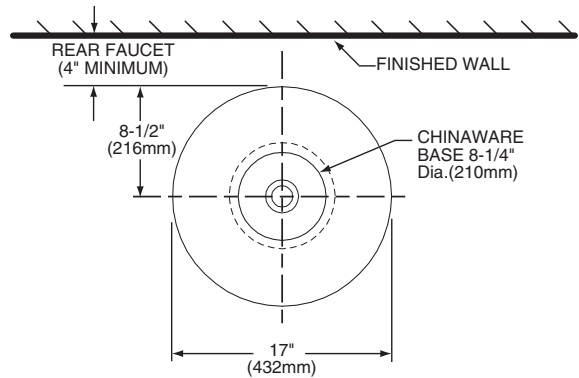

Nominal Dimensions:

432mm (17" dia.)

Bowl sizes:

102mm (4") height

Compliance Certifications -

Meets or Exceeds the Following Specifications:

- ASME A112.19.2M for Vitreous China Fixtures

**To Be Specified (Recommended):**

- ☐ Color: ☐ White
- ☐ Faucet: ONE vessel faucet 2064.152
- ☐ Faucet Finish: Polished Chrome (002)
- ☐ Supplies:
- ☐ 1-1/4" Trap:

NOTES:

\* DIMENSIONS SHOWN FOR LOCATION OF SUPPLIES AND "P" TRAP ARE SUGGESTED. FITTINGS NOT INCLUDED WITH FIXTURE AND MUST BE ORDERED SEPARATELY. FOR COUNTERTOP CUTOUT AND INSTALLATION INSTRUCTIONS USE TEMPLATE SUPPLIED WITH SINK.

**IMPORTANT:** Dimensions of fixtures are nominal and may vary within the range of tolerances established by ANSI Standard A112.19.9M. These measurements are subject to change or cancellation. No responsibility is assumed for use of superseded or voided pages.