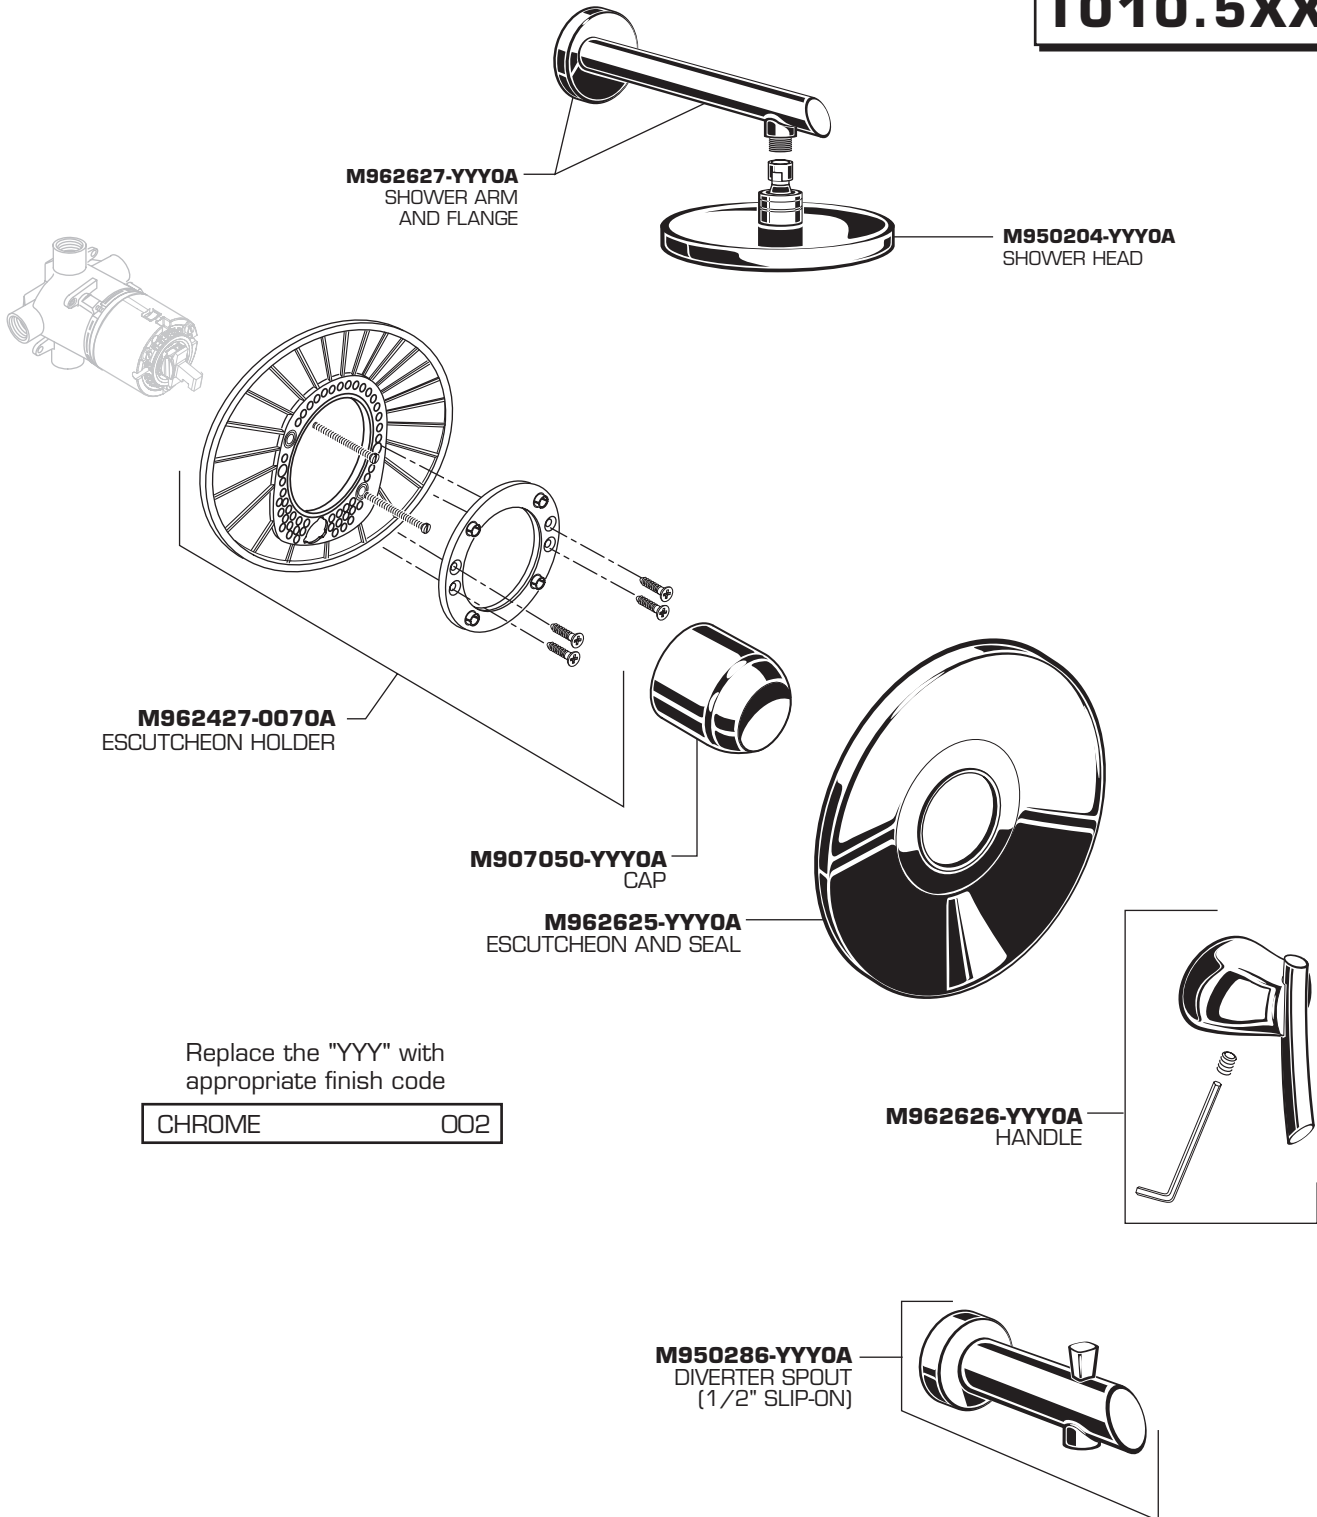

*American Standard*

**GREEN TEA  
PRESSURE BALANCE  
BATH/SHOWER TRIM KIT**

MODEL NUMBER

**T010.5XX**

Replace the "YYY" with  
appropriate finish code

CHROME 002

HOT LINE FOR HELP  
For toll-free information and answers to your questions, call:  
1 (800) 442-1902  
Weekdays 8:00 a.m. to 6:00 p.m. EST  
IN MEXICO 01-800-839-1200  
IN CANADA 1-800-387-0369 (TORONTO 1-905-306-1093)  
Weekdays 8:00 a.m. to 7:00 p.m. EST