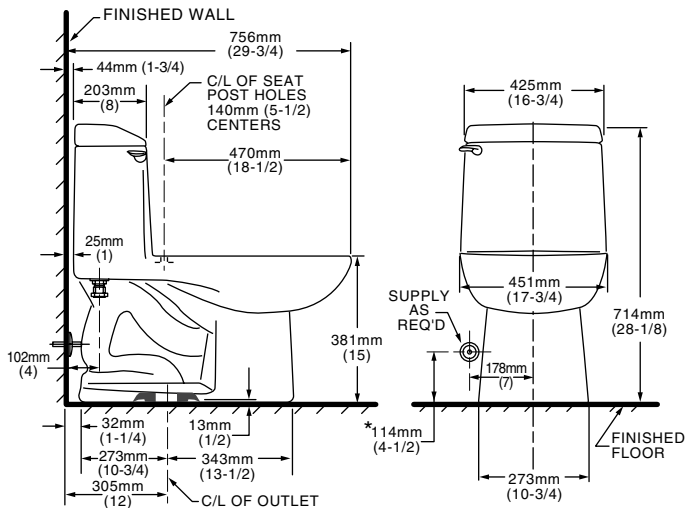

**CHAMPION® 4 ELONGATED ONE-PIECE TOILET**

**2004.014**

- Vitreous china
- EverClean® surface inhibits the growth of stain- and odor-causing bacteria, mold, and mildew on the surface
- Low-consumption (6.0 Lpf/1.6 gpf)
- Features **Champion® 4 Flushing System** performance platform
- 4" self-closing, piston action Accelerator™ flush valve
- Elongated siphon action jetted bowl
- 2-3/8" fully-glazed trapway
- Chrome trip lever
- Rim height at 15" (381mm)
- 100% factory flush tested
- 2 bolt caps
- 10 year warranty

**Nominal Dimensions:**

756 x 451 x 714mm  
 (29-3/4" x 17-3/4" x 28-1/8")

Fixture only, seat and supply by others

**Compliance Certifications -**

**Meets or Exceeds the Following Specifications:**

- ASME A112.19.2M for Vitreous China Fixtures- includes Flush Performance, Ball Pass Diameter, Trap Seal Depth and all Dimensions

**NOTES:**

THIS TOILET IS DESIGNED TO ROUGH-IN AT A MINIMUM DIMENSION OF 305MM (12") FROM FINISHED WALL TO C/L OF OUTLET. SUPPLY NOT INCLUDED WITH FIXTURE AND MUST BE ORDERED SEPARATELY.

\* DIMENSION SHOWN FOR LOCATION OF SUPPLY IS SUGGESTED.

**IMPORTANT:** Dimensions of fixtures are nominal and may vary within the range of tolerances established by ANSI Standard A112.19.2. These measurements are subject to change or cancellation. No responsibility is assumed for use of superseded or voided pages.