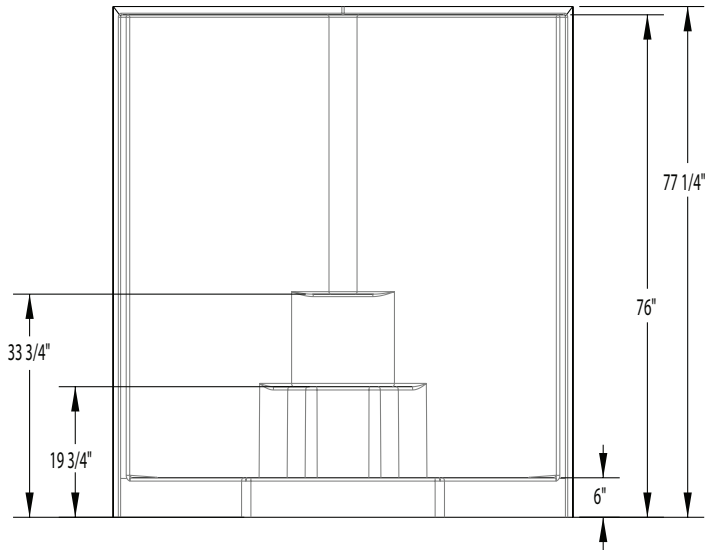

1482SNAC – EVERYDAY SHOWERS

inches (mm)

48 x 48 x 76 (1220 x 1220 x 1930) • Fax on Demand #1125

FEATURES

- Shower stall
- Smooth tile finish
- Neo-angle design
- Molded toiletry shelf
- Molded seat
- Slip-resistant textured bottom
- Center drain
- Gelcoat surface
- 5-year limited warranty

COLOR & TRIM OPTIONS

Stock	Premium
Almond	Black
Biscuit	Mexican Sand
Bone	Sand Bar
Linen	
Sterling Silver	
White	

1482SNAC

48 x 48 x 76 (1220 x 1220 x 1930)
inches (mm)

FEATURES lbs (kg) Dimensional Tolerance $\pm \frac{3}{8}$ ". Dimensions needed for site preparation should be measured from the unit. Aquatic assumes no responsibility for preparatory work.

Model #	Material	Wall Finish	Pieces	Drain	Seat	Net Wt.	Pkg. Wt.
Shower #1482SNAC	Gelcoat	Smooth Tile	1	Center	1 seat	108 (49)	113 (51)

DIMENSIONS

Specifications	inches (mm)
Width: Overall / Net	49 1/4 (1250) / 48 (1220)
Depth: Overall / Net	49 1/4 (1250) / 48 (1220)
Height: Overall / Net	77 1/4 (1960) / 76 (1930)
Enclosure Opening	24 1/4 x 27 5/8 x 24 1/4 (615 x 700 x 615)
Skirt Height	6 (150)
Drain Rough-In (from Back Wall)	21 (535)
Drain Rough-In (from Side Wall)	21 (535)
Drain: Diameter / Clearance	3 1/2 (90) / 3/4 (20)

FRAMING DIMENSIONS inches (mm)

Type	D Depth	W Width	H Height	A	B	C
Alcove	49 1/4 (1250)	49 1/4 (1250)	-	Box Out	21 (535)	21 (535)