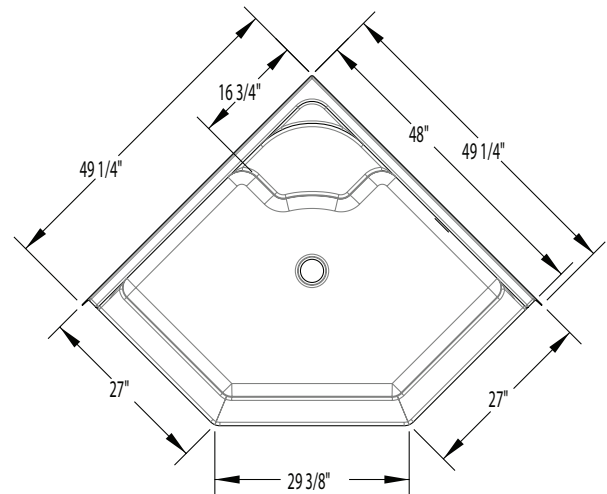

1482SNAC – EVERYDAY SHOWERS

inches (mm)

48 x 48 x 76 (1220 x 1220 x 1930) • Fax on Demand #1125

FEATURES

- Shower stall
- Smooth tile finish
- Neo-angle design
- Molded toiletry shelf
- Molded seat
- Slip-resistant textured bottom
- Center drain
- Gelcoat surface
- 5-year limited warranty

COLOR & TRIM OPTIONS

Stock	Premium
Almond	Black
Biscuit	Mexican Sand
Bone	Sand Bar
Linen	
Sterling Silver	
White	

1482SNAC

48 x 48 x 76 (1220 x 1220 x 1930)
inches (mm)

FEATURES lbs (kg) Dimensional Tolerance $\pm \frac{3}{8}$ ". Dimensions needed for site preparation should be measured from the unit. Aquatic assumes no responsibility for preparatory work.

Model #	Material	Wall Finish	Pieces	Drain	Seat	Net Wt.	Pkg. Wt.
Shower #1482SNAC	Gelcoat	Smooth Tile	1	Center	1 seat	108 (49)	113 (51)

DIMENSIONS

Specifications	inches (mm)
Width: Overall / Net	49 1/4 (1250) / 48 (1220)
Depth: Overall / Net	49 1/4 (1250) / 48 (1220)
Height: Overall / Net	77 1/4 (1960) / 76 (1930)
Enclosure Opening	24 1/4 x 27 5/8 x 24 1/4 (615 x 700 x 615)
Skirt Height	6 (150)
Drain Rough-In (from Back Wall)	21 (535)
Drain Rough-In (from Side Wall)	21 (535)
Drain: Diameter / Clearance	3 1/2 (90) / 3/4 (20)

FRAMING DIMENSIONS inches (mm)

Type	D Depth	W Width	H Height	A	B	C
Alcove	49 1/4 (1250)	49 1/4 (1250)	-	Box Out	21 (535)	21 (535)