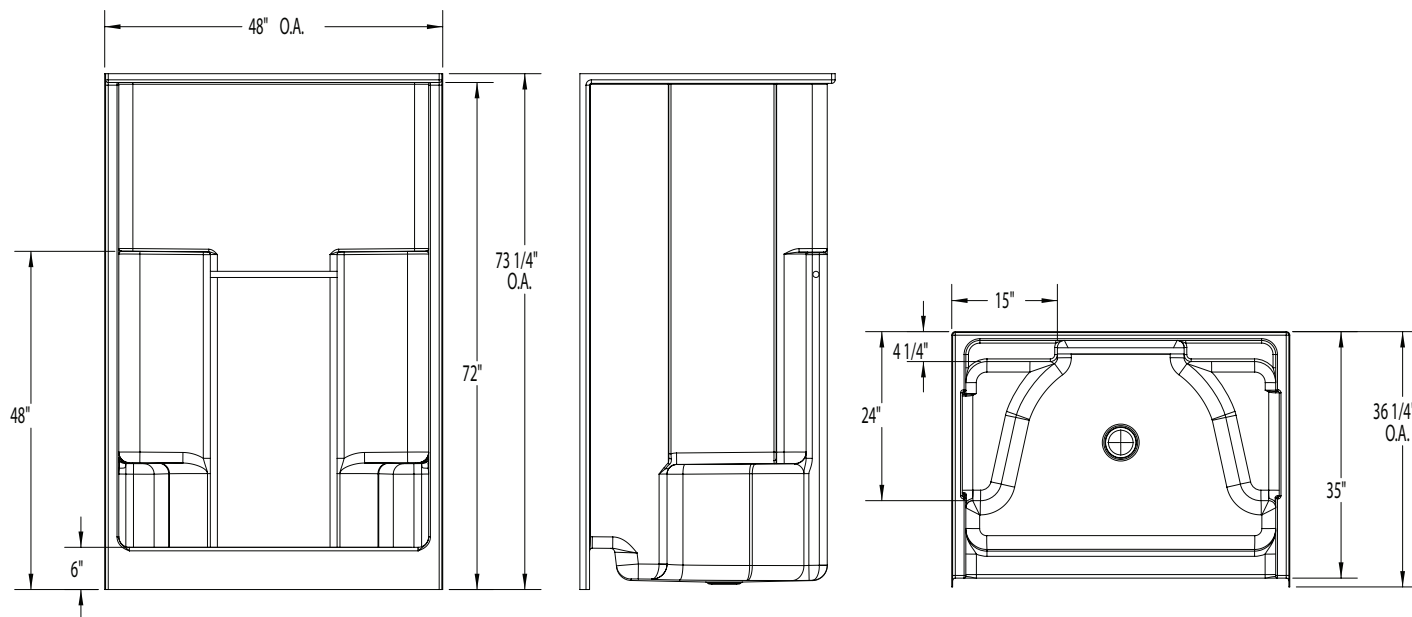

1483SG – EVERYDAY SHOWERS

inches (mm)

48 x 35 x 72 (1220 x 890 x 1830) • Fax on Demand #1031

FEATURES

- Shower stall
- Smooth wall finish
- Molded seats (2)
- Installed acrylic grab bar
- Molded toiletry shelves
- Slip-resistant textured bottom
- Center drain
- Gelcoat surface
- 5-year limited warranty

COLOR & TRIM OPTIONS

Stock	Premium
Almond	Black
Biscuit	Mexican Sand
Bone	Sand Bar
Linen	
Sterling Silver	
White	

1483SG

48 x 35 x 72 (1220 x 890 x 1830)
inches (mm)

FEATURES lbs (kg) Dimensional Tolerance $\pm 3/8"$. Dimensions needed for site preparation should be measured from the unit. Aquatic assumes no responsibility for preparatory work.

Model #	Material	Wall Finish	Pieces	Drain	Seat	Net Wt.	Pkg. Wt.
Shower #1483SG	Gelcoat	Smooth	1	Center	2 seats	109 (49)	114 (52)

DIMENSIONS

Specifications	inches (mm)
Width: Overall / Net	48 (1220)
Depth: Overall / Net	36 1/4 (920) / 35 (890)
Height: Overall / Net	73 1/4 (1860) / 72 (1830)
Enclosure Opening	43 3/4 (1110)
Skirt Height	6 (150)
Drain Rough-In (from Back Wall)	15 3/4 (400)
Drain Rough-In (from Side Wall)	24 (610)
Drain: Diameter / Clearance	3 1/4 (85) / 3/4 (20)

FRAMING DIMENSIONS inches (mm)

Type	D Depth	W Width	H Height	A	B	C
Alcove	36 1/4 (920)	48 1/8 (1220)	-	Box Out	24 (610)	15 3/4 (400)