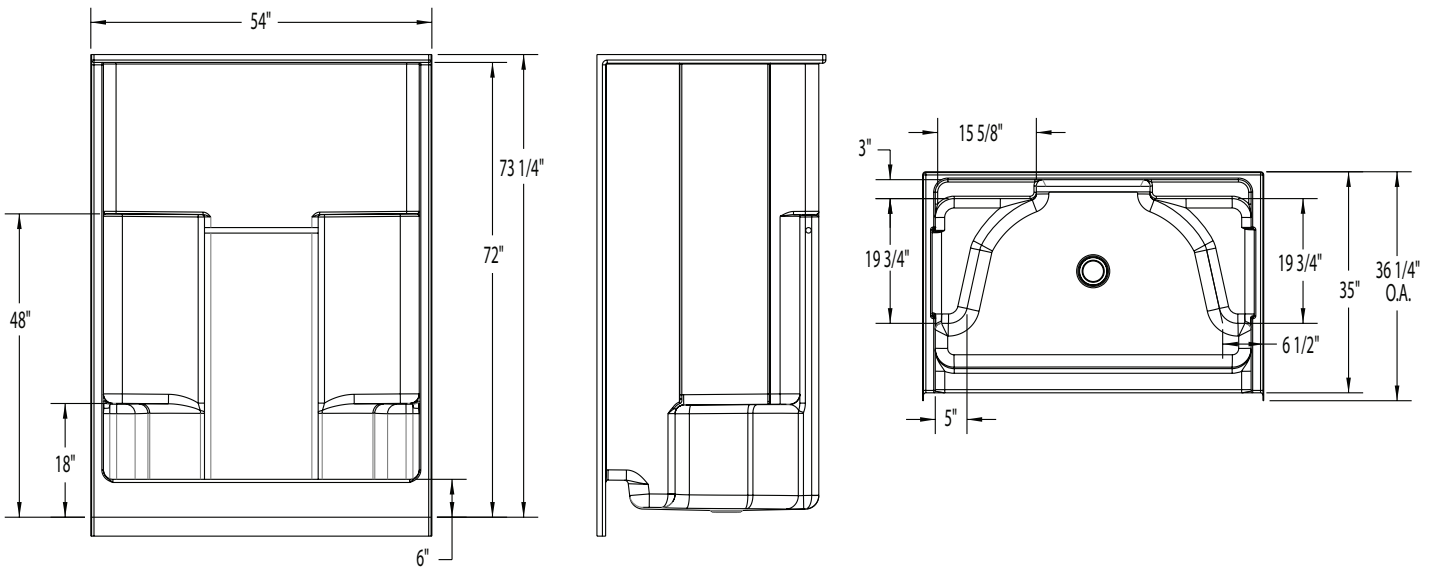

1543SG – EVERYDAY SHOWERS

inches (mm)

54 x 35 x 72 (1370 x 890 x 1830) • Fax on Demand #1037

FEATURES

- Shower stall
- Smooth wall finish
- Molded seats (2)
- Installed acrylic grab bar
- Molded toiletry shelves
- Slip-resistant textured bottom
- Center drain
- Gelcoat surface
- 5-year limited warranty

COLOR & TRIM OPTIONS

Stock	Premium
Almond	Black
Biscuit	Mexican Sand
Bone	Sand Bar
Linen	
Sterling Silver	
White	

1543SG

54 x 35 x 72 (1370 x 890 x 1830)
inches (mm)

FEATURES lbs (kg) Dimensional Tolerance $\pm \frac{3}{16}$ ". Dimensions needed for site preparation should be measured from the unit. Aquatic assumes no responsibility for preparatory work.

Model #	Material	Wall Finish	Pieces	Drain	Seat	Net Wt.	Pkg. Wt.
Shower #1543SG	Gelcoat	Smooth	1	Center	2 seats	114 (52)	119 (54)

DIMENSIONS

Specifications	inches (mm)
Width: Overall / Net	54 (1370)
Depth: Overall / Net	36 1/4 (920) / 35 (890)
Height: Overall / Net	73 1/4 (1860) / 72 (1830)
Enclosure Opening	49 3/4 (1265)
Skirt Height	6 (150)
Drain Rough-In (from Back Wall)	15 3/4 (400)
Drain Rough-In (from Side Wall)	27 (685)
Drain: Diameter / Clearance	3 1/4 (85) / 3/4 (20)

FRAMING DIMENSIONS inches (mm)

Type	D Depth	W Width	H Height	A	B	C
Alcove	36 1/4 (920)	54 1/8 (1375)	-	Box Out	27 (685)	15 3/4 (400)