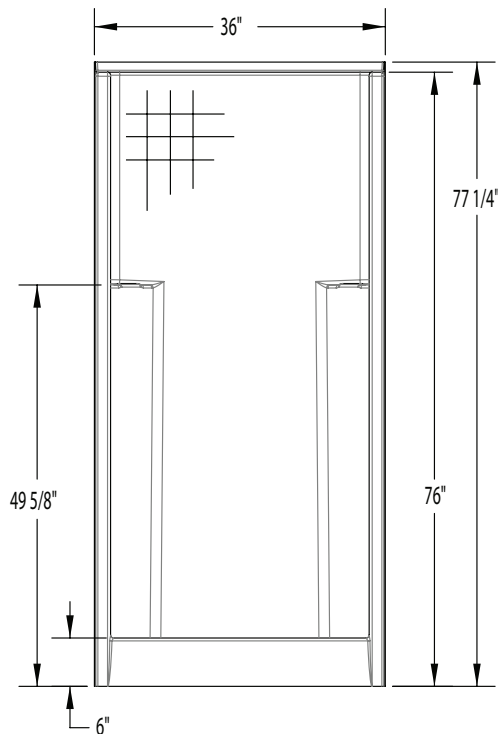

1363CTC – EVERYDAY SHOWERS

inches (mm)

36 x 36 x 76 (915 x 915 x 1930) • Fax on Demand #1015

FEATURES

- Shower stall
- Textured tile finish
- Molded toiletry shelves
- Tall version of 1363CT
- Slip-resistant textured bottom
- Center drain
- Gelcoat surface
- 5-year limited warranty

COLOR & TRIM OPTIONS

Stock	Premium
Almond	Black
Biscuit	Mexican Sand
Bone	Sand Bar
Linen	
Sterling Silver	
White	

1363CTC

36 x 36 x 76 (915 x 915 x 1930)
inches (mm)

FEATURES lbs (kg) Dimensional Tolerance $\pm \frac{3}{16}$ ". Dimensions needed for site preparation should be measured from the unit. Aquatic assumes no responsibility for preparatory work.

Model #	Material	Wall Finish	Pieces	Drain	Seat	Net Wt.	Pkg. Wt.
Shower #1363CTC	Gelcoat	Textured Tile	1	Center	-	93 (42)	98 (44)

DIMENSIONS

Specifications	inches (mm)
Width: Overall / Net	36 (915)
Depth: Overall / Net	37 1/4 (945) / 36 (915)
Height: Overall / Net	77 1/4 (1960) / 76 (1930)
Enclosure Opening	32 (815)
Skirt Height	6 (150)
Drain Rough-In (from Back Wall)	15 3/4 (400)
Drain Rough-In (from Side Wall)	18 (455)
Drain: Diameter / Clearance	3 1/4 (85) / 3/4 (20)

FRAMING DIMENSIONS inches (mm)

Type	D Depth	W Width	H Height	A	B	C
Alcove	37 1/4 (945)	36 1/8 (920)	-	Box Out	18 (455)	15 3/4 (400)