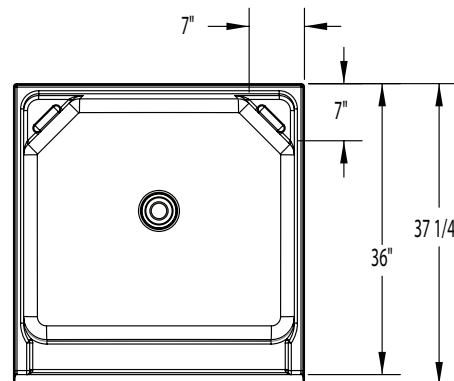

1363CTC – EVERYDAY SHOWERS

inches (mm)

36 x 36 x 76 (915 x 915 x 1930) • Fax on Demand #1015

FEATURES

- Shower stall
- Textured tile finish
- Molded toiletry shelves
- Tall version of 1363CT
- Slip-resistant textured bottom
- Center drain
- Gelcoat surface
- 5-year limited warranty

COLOR & TRIM OPTIONS

Stock	Premium
Almond	Black
Biscuit	Mexican Sand
Bone	Sand Bar
Linen	
Sterling Silver	
White	

1363CTC

36 x 36 x 76 (915 x 915 x 1930)
inches (mm)

FEATURES lbs (kg) Dimensional Tolerance $\pm \frac{3}{16}$ ". Dimensions needed for site preparation should be measured from the unit. Aquatic assumes no responsibility for preparatory work.

Model #	Material	Wall Finish	Pieces	Drain	Seat	Net Wt.	Pkg. Wt.
Shower #1363CTC	Gelcoat	Textured Tile	1	Center	-	93 (42)	98 (44)

DIMENSIONS

Specifications	inches (mm)
Width: Overall / Net	36 (915)
Depth: Overall / Net	37 1/4 (945) / 36 (915)
Height: Overall / Net	77 1/4 (1960) / 76 (1930)
Enclosure Opening	32 (815)
Skirt Height	6 (150)
Drain Rough-In (from Back Wall)	15 3/4 (400)
Drain Rough-In (from Side Wall)	18 (455)
Drain: Diameter / Clearance	3 1/4 (85) / 3/4 (20)

FRAMING DIMENSIONS inches (mm)

Type	D Depth	W Width	H Height	A	B	C
Alcove	37 1/4 (945)	36 1/8 (920)	-	Box Out	18 (455)	15 3/4 (400)