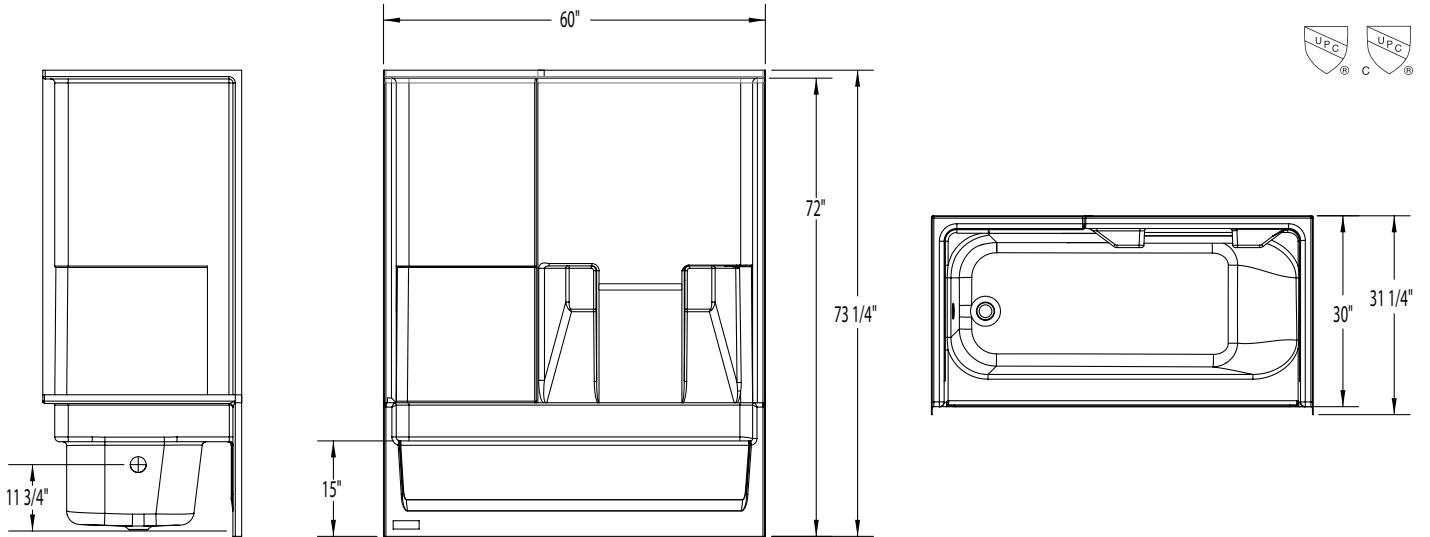

2603TRIO – REMODELINE SECTIONALS

inches (mm)

60 x 30 x 72 (1525 x 760 x 1830) • Fax on Demand #3015

MODEL #2603TRIO

SUPERCORE TUB-SHOWER #2603TRIOSC

FEATURES

- 3-piece tub-shower
- Smooth tile
- Molded toiletry shelves
- Installed acrylic grab bar
- Left or right hand drain
- Gelcoat surface
- 3-year limited warranty

COLOR & TRIM OPTIONS

Stock	Premium
Almond	Black
Biscuit	Mexican Sand
Bone	Sand Bar
Linen	
Sterling Silver	
White	

2603TRIO

60 x 30 x 72 (1525 x 760 x 1830)
inches (mm)

FEATURES

lbs (kg)

Dimensional Tolerance $\pm \frac{3}{8}$ ". Dimensions needed for site preparation should be measured from the unit. Aquatic assumes no responsibility for preparatory work.

Model #	Material	Wall Finish	Pieces	Drain	Net Wt.	Pkg. Wt.
2603TRIO	Gelcoat	Smooth	3	LH or RH	138 (63)	143 (65)

DIMENSIONS

Specifications	inches (mm)
Width: Overall / Net	60 (1525)
Depth: Overall / Net	31 1/4 (795) / 30 (760)
Height: Overall / Net	73 1/4 (1860) / 72 (1830)
Enclosure Opening	55 3/4 (1415)
Skirt Height	15 (380)
Drain Rough-In (from Back Wall)	15 (380)
Drain Rough-In (from Side Wall)	2 (50)
Drain: Diameter / Clearance	2 (50) / 1 (25)

FRAMING DIMENSIONS

inches (mm)

Type	D Depth	W Width	H Height	A	B	C
Alcove	31 1/4 (795)	60 (1525)	-	Box Out	2 (50)	15 (380)

SUMP DATA

Top of Drain to Bottom of Overflow	Capacity to Overflow gal (litr)	WIDTH @ centerline		DEPTH @ centerline	
		Top	Bottom	Top	Bottom
9 7/8 (250)	42 (159)	54 1/2 (1385)	46 (1170)	22 (560)	20 3/4 (525)