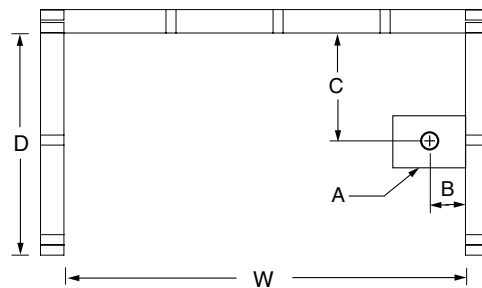

COLOR & TRIM OPTIONS

Stock	Premium
Almond	Black
Biscuit	Mexican Sand
Bone	Sand Bar
Linen	
Sterling Silver	
White	

2603TRIO

60 x 30 x 72 (1525 x 760 x 1830)
inches (mm)

FEATURES

lbs (kg)

Dimensional Tolerance $\pm \frac{3}{8}$ ". Dimensions needed for site preparation should be measured from the unit. Aquatic assumes no responsibility for preparatory work.

Model #	Material	Wall Finish	Pieces	Drain	Net Wt.	Pkg. Wt.
2603TRIO	Gelcoat	Smooth	3	LH or RH	138 (63)	143 (65)

DIMENSIONS

Specifications	inches (mm)
Width: Overall / Net	60 (1525)
Depth: Overall / Net	31 1/4 (795) / 30 (760)
Height: Overall / Net	73 1/4 (1860) / 72 (1830)
Enclosure Opening	55 3/4 (1415)
Skirt Height	15 (380)
Drain Rough-In (from Back Wall)	15 (380)
Drain Rough-In (from Side Wall)	2 (50)
Drain: Diameter / Clearance	2 (50) / 1 (25)

FRAMING DIMENSIONS

inches (mm)

Type	D Depth	W Width	H Height	A	B	C
Alcove	31 1/4 (795)	60 (1525)	-	Box Out	2 (50)	15 (380)

SUMP DATA

Top of Drain to Bottom of Overflow	Capacity to Overflow gal (litr)	WIDTH @ centerline		DEPTH @ centerline	
		Top	Bottom	Top	Bottom
9 7/8 (250)	42 (159)	54 1/2 (1385)	46 (1170)	22 (560)	20 3/4 (525)