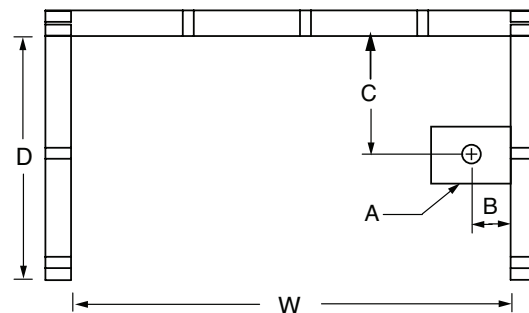

CAM260 – ACRYLIC SHOWERS

inches (mm)

60 x 34 x 90 (1525 x 865 x 2285) • Fax on Demand #1165

MODEL #CAM260

FEATURES

- Stylized smooth wall
- Integral dome
- Sculpted armrest
- Integral toiletry shelf
- Slip-resistant floor
- LH or RH drain
- Lucite cast acrylic surface
- Limited 5-year warranty

CAM260

60 x 34 x 90 (1525 x 865 x 2285)
inches (mm)

FEATURES lbs (kg) Dimensional Tolerance $\pm 3/8"$. Dimensions needed for site preparation should be measured from the unit. Aquatic assumes no responsibility for preparatory work.

Type and Model #	Material	Wall Finish	Pieces	Drain	Seats	Lights	Pkg. Wt.
Tub-Shower #CAM260L/R	Acrylic	Smooth Wall	1	LH or RH	-	Optional	175 (79)

DIMENSIONS

Specifications	inches (mm)
Width: Overall / Net	60 (1525)
Depth: Overall / Net	34 (865)
Height: Overall / Net	90 (2285)
Enclosure Opening	54 (1370)W x 70 (1780)H
Skirt Height	17 (430)
Drain Rough-In (from Back Wall)	17 3/4 (450)
Drain Rough-In (from Side Wall)	3 1/4 (80)
Drain: Diameter / Clearance	2 (50) / 3/4 (20)

FRAMING DIMENSIONS inches (mm)

Type	D Depth	W Width	H Height	A Box-Out	B	C
Alcove	34 (865)	58 (1475)	-	6 x 12 (150 x 305)	3 1/4 (80)	17 3/4 (450)

*Refer to installation instructions for further detail. (domed models)