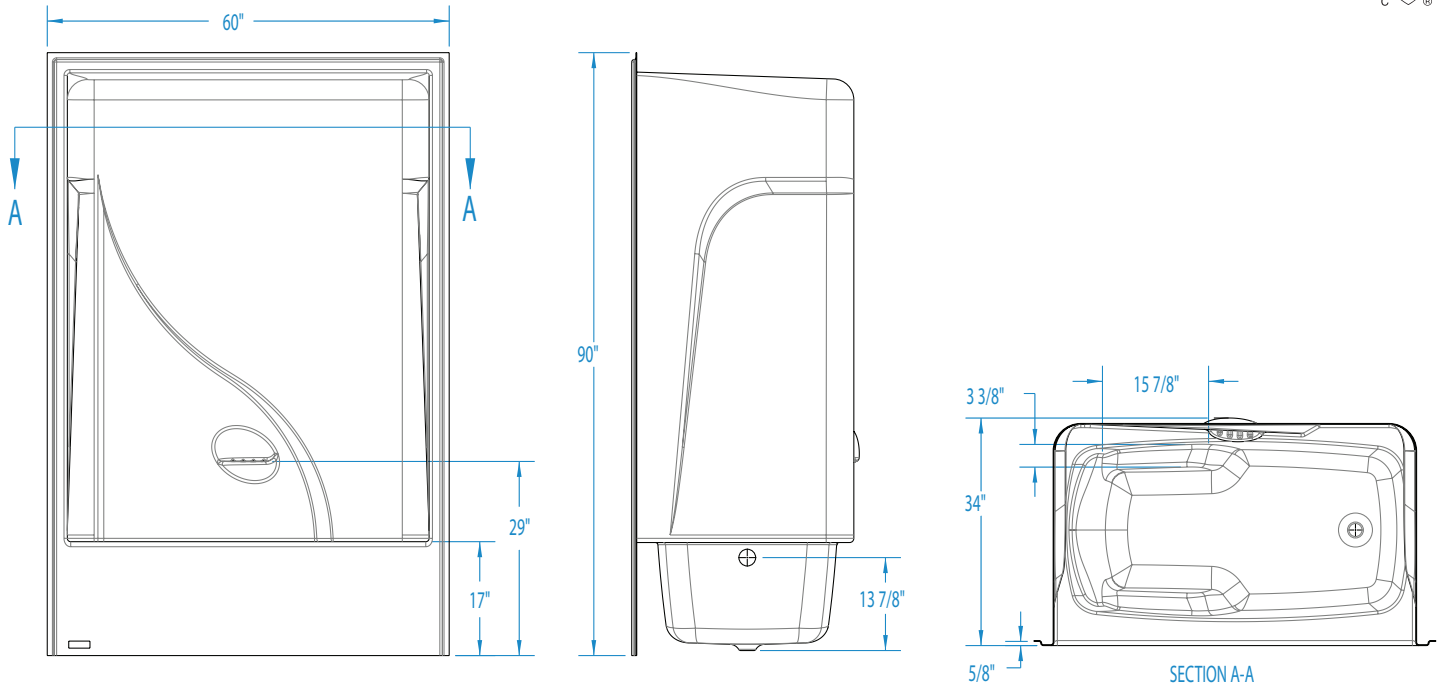

CAM260 – ACRYLIC SHOWERS

inches (mm)

60 x 34 x 90 (1525 x 865 x 2285) • Fax on Demand #1165

MODEL #CAM260

FEATURES

- Stylized smooth wall
- Integral dome
- Sculpted armrest
- Integral toiletry shelf
- Slip-resistant floor
- LH or RH drain
- Lucite cast acrylic surface
- Limited 5-year warranty

CAM260

60 x 34 x 90 (1525 x 865 x 2285)
inches (mm)

FEATURES lbs (kg) Dimensional Tolerance $\pm 3/8"$. Dimensions needed for site preparation should be measured from the unit. Aquatic assumes no responsibility for preparatory work.

Type and Model #	Material	Wall Finish	Pieces	Drain	Seats	Lights	Pkg. Wt.
Tub-Shower #CAM260L/R	Acrylic	Smooth Wall	1	LH or RH	-	Optional	175 (79)

DIMENSIONS

Specifications	inches (mm)
Width: Overall / Net	60 (1525)
Depth: Overall / Net	34 (865)
Height: Overall / Net	90 (2285)
Enclosure Opening	54 (1370)W x 70 (1780)H
Skirt Height	17 (430)
Drain Rough-In (from Back Wall)	17 3/4 (450)
Drain Rough-In (from Side Wall)	3 1/4 (80)
Drain: Diameter / Clearance	2 (50) / 3/4 (20)

FRAMING DIMENSIONS inches (mm)

Type	D Depth	W Width	H Height	A Box-Out	B	C
Alcove	34 (865)	58 (1475)	-	6 x 12 (150 x 305)	3 1/4 (80)	17 3/4 (450)

*Refer to installation instructions for further detail. (domed models)