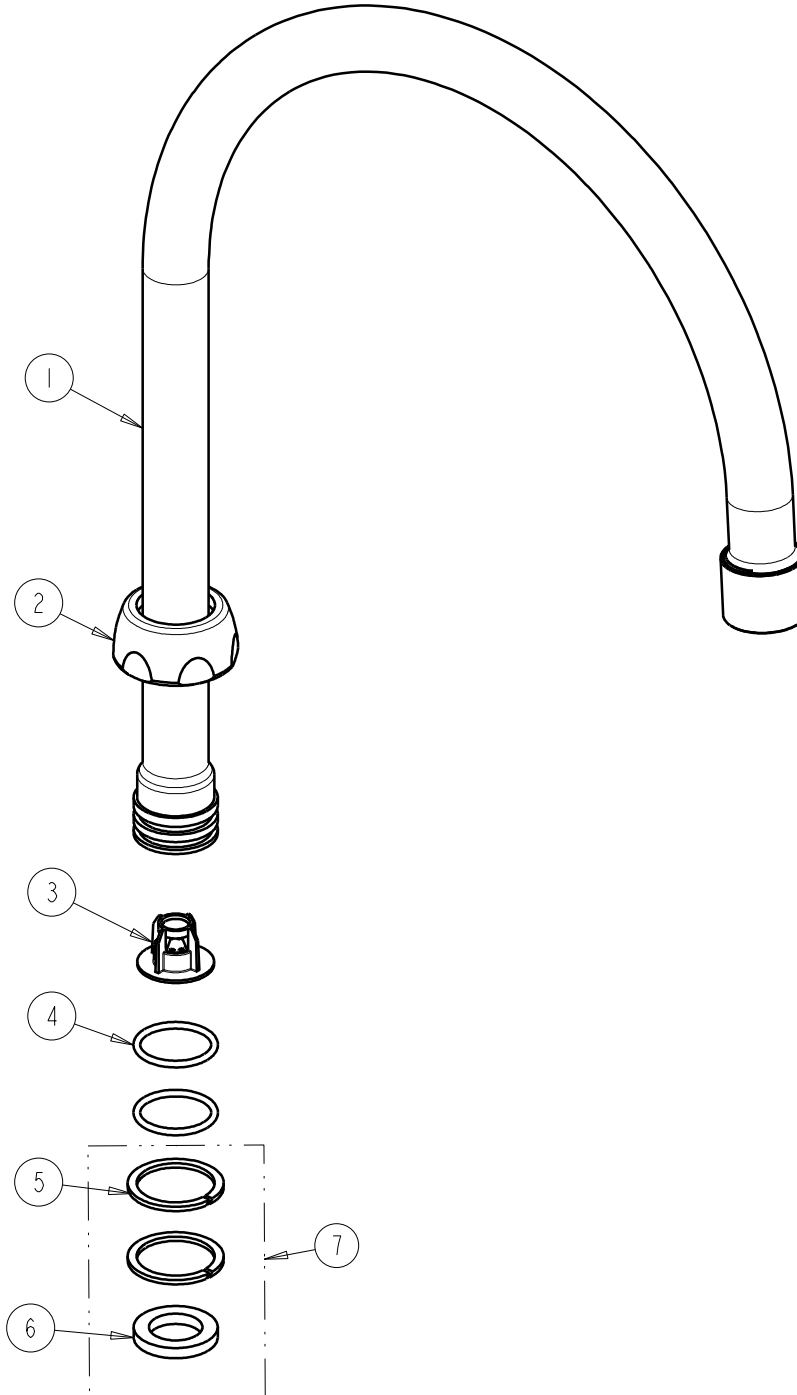

BY: JAR DATE: 02-15-10

CHK: *JAR* REV:

FITTING NO.

GN8BFCJKCP

SUBMITTED MODEL NO.

ITEM NO.

ITEM	PART NO.	DESCRIPTION
1	----	TUBE SPOUT
2	1100-208JKCP	NUT, SPOUT 1-1/16-18 UNEF
3	50-043KJKNF	FLOW CONTROL 1.5 GPM
4	50-035JKNF	O RING 0.739 X .070
5	50-036JKNF	SPLIT WASHER
6	340-004JKNF	CELCON WASHER
7	225-TNF	KIT, BAG WASHERS