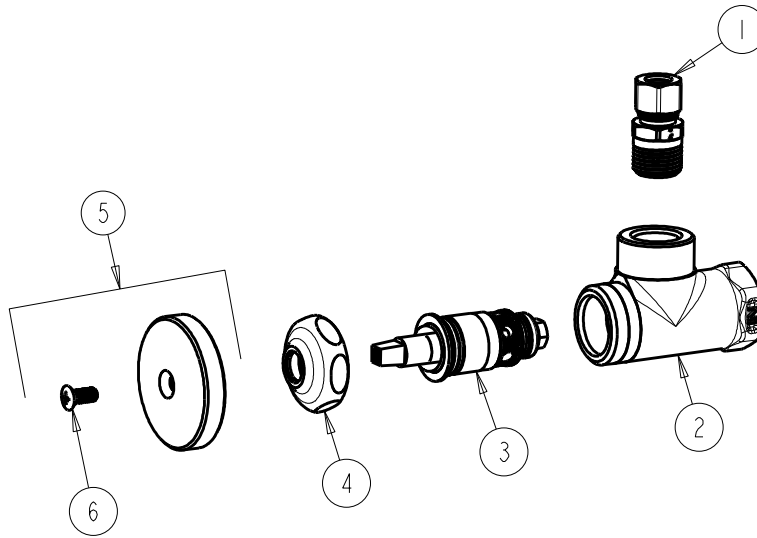

# REPAIR PARTS

BY: JAR    DATE: 10-13-11  
CHK:     REV:

FITTING NO.

**1015-ABCP**

SUBMITTED MODEL NO.

ITEM NO.

ITEM	PART NO.	DESCRIPTION
1	1022-007KJKABRCF	COMP. FITTING 3/8 TUBE X 3/8 NPT
2	—	VALVE BODY (NOT SOLD SEPERATELY)
3	217-XTLHJKABNF	CARTRIDGE, SLO-COMPRESSION
4	1-214JKCP	CAP
5	318-JKCP	PLAIN WHEEL HANDLE & SCREW
6	420-010JKRCF	SCREW, 10-32 UNC PH 1/2