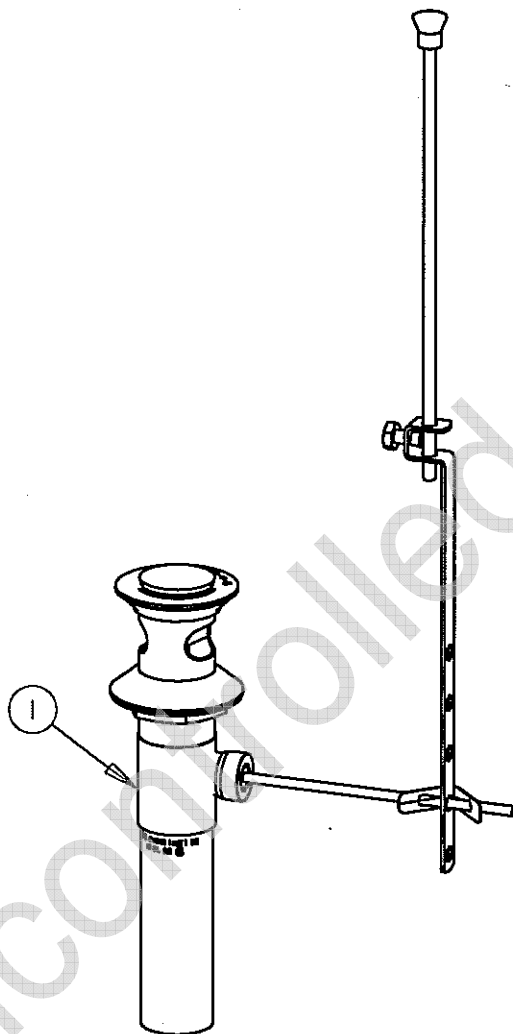

PARTS LIST

BY: SID
CHK'D: *PT*

CHICAGO FAUCETS
Last As Long As The Building

FINISH: AS SPECIFIED
DATE: 11-05-01

1222K

Uncontrolled Copy

ITEM NO.	PART NO.	DESCRIPTION
1	1222K	NO REPAIR PARTS ARE AVAILABLE FOR THIS FITTING