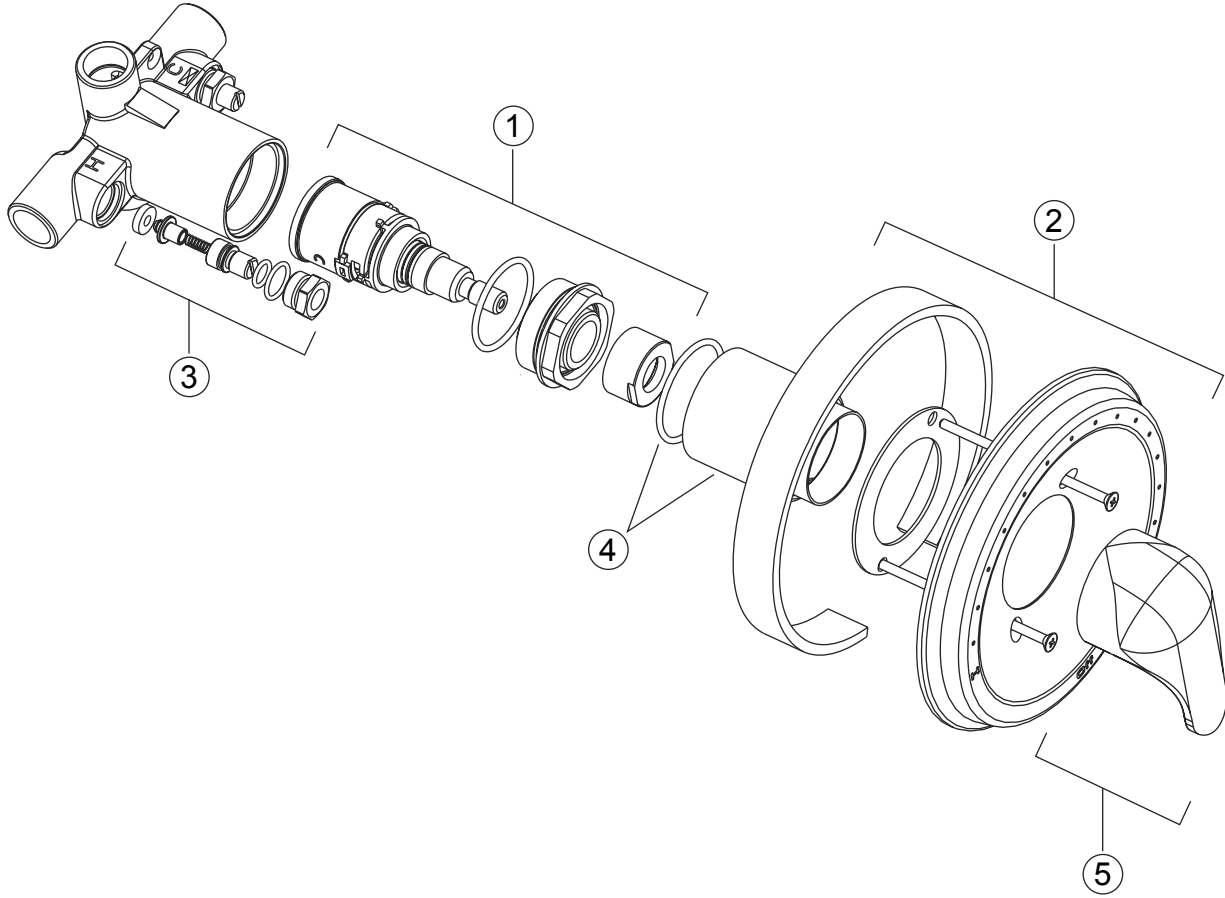

**CHICAGO FAUCETS**  
 a Geberit company

2100 South Clearwater Drive  
 Des Plaines, IL 60018  
 Phone: 847-803-5000  
 Fax: 847-803-5454  
 www.chicagofaucets.com

**REPAIR PARTS**

BY: PT    DATE: 07-26-10  
 CHK:    REV:

FITTING NO.  
**1905-VOCCP**  
 SUBMITTED MODEL NO.

ITEM NO.

**FOR TECHNICAL ASSISTANCE**  
**1-800-TEC-TRUE (1-800-832-8783)**

NO.	PART NO.	DESCRIPTION
1	1905-006KJKNF	CARTRIDGE KIT
2	1905-007JKCP	FACEPLATE KIT
3	1900-002JKNF	CHECK STOP REPAIR KIT
4	1905-009KJKCP	SLEEVE KIT
5	1905-008KJKCP	HANDLE KIT