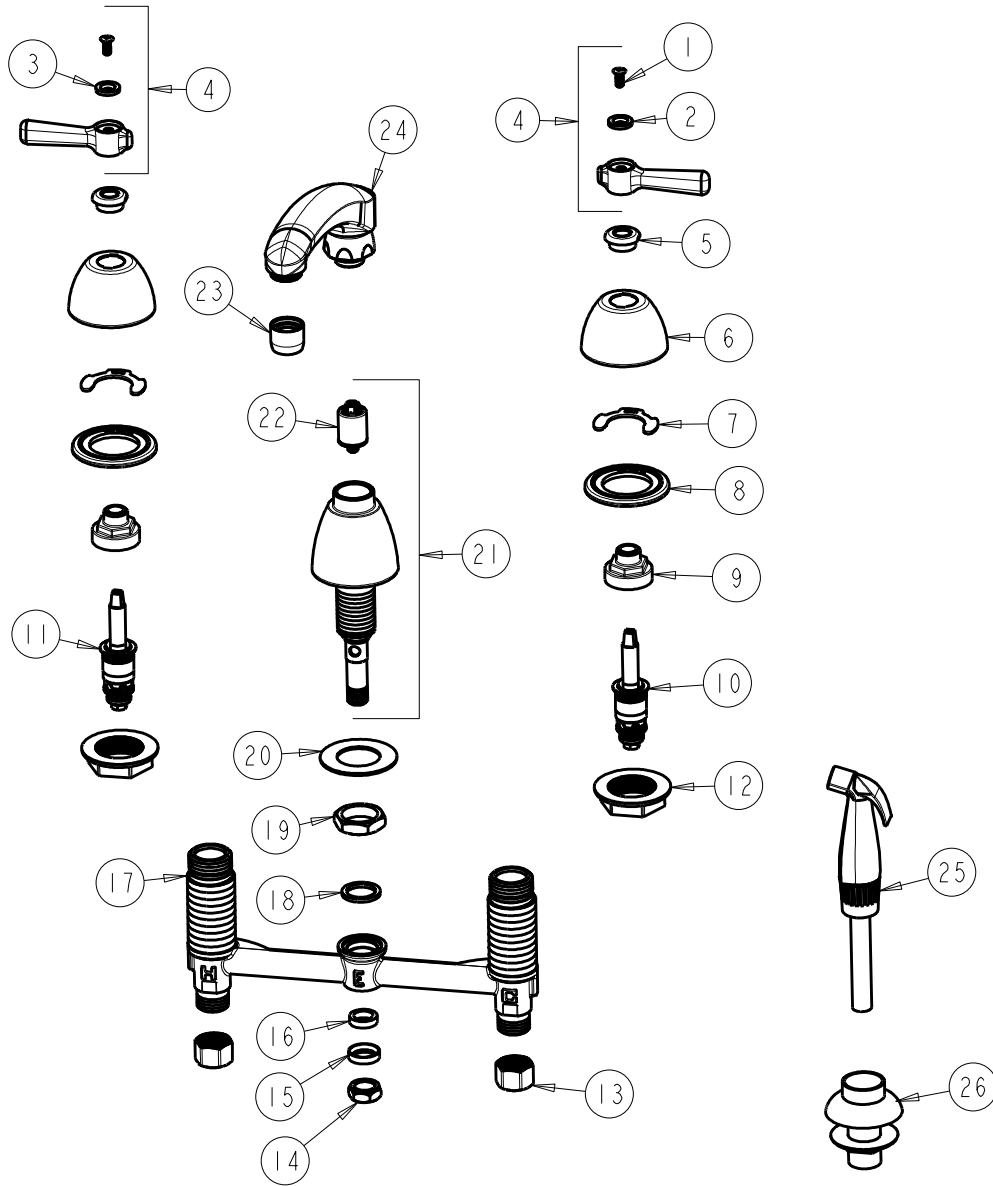

CHICAGO FAUCETS
a Geberit company

2100 South Clearwater Drive
Des Plaines, IL 60018
Phone: 847-803-5000
Fax: 847-803-5454
www.chicagofaucets.com

REPAIR PARTS

FITTING NO.
200-AL8ABCP
SUBMITTED MODEL NO.

FOR TECHNICAL ASSISTANCE
1-800-TEC-TRUE (1-800-832-8783)

BY: JAR DATE: 05-05-09
CHK: REV: 07-13-11

ITEM NO.

ITEM	PART NO.	DESCRIPTION	ITEM	PART NO.	DESCRIPTION
1	420-010JKRCF	SCREW, 10-32 UNC PH 1/2	14	689-013JKRBF	LOCKNUT FOR LAVATORY FITTINGS
2	633-123JKNF	INDEX BUTTON (BLUE)	15	250-087JKRBF	RETAINER
3	633-023JKNF	INDEX BUTTON (RED)	16	1797-029JKNF	RUBBER WASHER
4	369-PRJKCP	LEVER HANDLE ASSEMBLY (PAIR)	17	—	BODY, VALVE
5	422-113JKCP	ESCUTCHEON NUT	18	250-200JKNF	GASKET
6	250-082JKCP	ESCUTCHEON	19	250-054JKRBF	LOCKNUT
7	200-009JKNF	CLIP, RETAIN	20	50-014JKNF	STEEL WASHER
8	888-026JKNF	WASHER, SEALING	21	785-203JKKCP	SIDE SPRAY SPOUT BASE ASSEMBLY
9	274-014JKRBF	NUT, CAP	22	1103-006JKNF	DIVERTER VALVE
10	377-XTRHJKABNF	RH QUATURN CARTRIDGE	23	E3JKCP	SOFTFLO AERATOR
11	377-XTLHJKABNF	LH QUATURN CARTRIDGE	24	L8LESSE3JKCP	FOR PARTS SEE L8LESSE3JKCP
12	250-004JKNF	LOCKNUT	25	1103-009JKJNF	HOSE ASSEMBLY
13	49-005JKRBF	COUPLING NUT	26	1103-014KJKNF	FLANGE ASSEMBLY (BLACK)