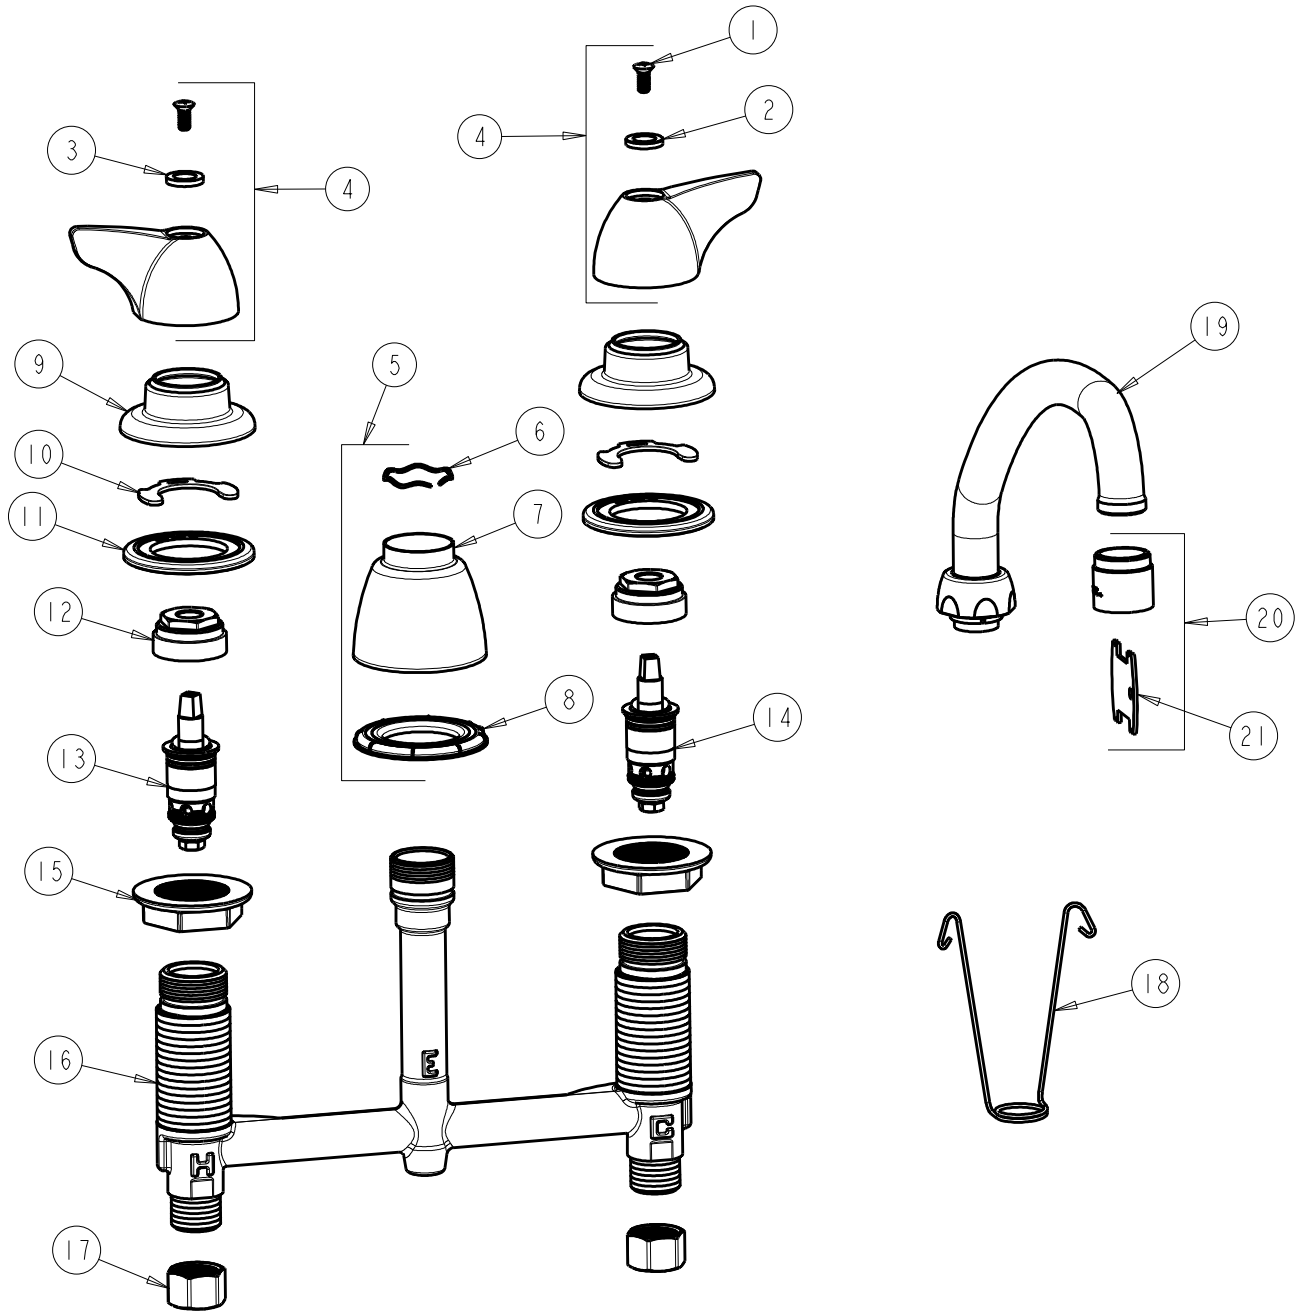

# REPAIR PARTS

BY: SID    DATE: 06-28-11  
CHK:        REV: 04-17-12

FITTING NO.  
**201-AVPA1000ABCP**  
SUBMITTED MODEL NO.

ITEM NO.

**FOR TECHNICAL ASSISTANCE**  
**1-800-TEC-TRUE (1-800-832-8783)**

ITEM	PART NO.	DESCRIPTION	ITEM	PART NO.	DESCRIPTION
1	420-010JKRCF	SCREW, 10-32 UNC PH 1/2	12	400-004JKRBF	NUT, CAP
2	633-123JKNF	INDEX BUTTON (BLUE)	13	1-100XTJKABNF	QUATURN CARTRIDGE (LH)
3	633-023JKNF	INDEX BUTTON (RED)	14	1-099XTJKABNF	QUATURN CARTRIDGE (RH)
4	1000-PRJKCP	WING HANDLE ASSEMBLY (PAIR)	15	250-004JKNF	LOCKNUT
5	785-400JKCP	SPOUT ESCUTCHEON KIT	16	—	BODY, VALVE
6	50-038JKNF	WAVE WASHER	17	49-005JKRBF	COUPLING NUT
7	785-400JKCP	ESCUTCHEON, SPOUT BASE	18	200-008JKNF	HANGER
8	888-027JKNF	SPOUT ESCUTCHEON WASHER	19	L9LESSE3JKCP	SPOUT
9	250-083JKCP	ESCUTCHEON	20	E3VPJKCP	VP SOFTFLO AERATOR 2.2 GPM
10	200-009JKNF	CLIP, RETAIN	21	3-024JKRCF	KEY, VP
11	888-026JKNF	WASHER, SEALING			