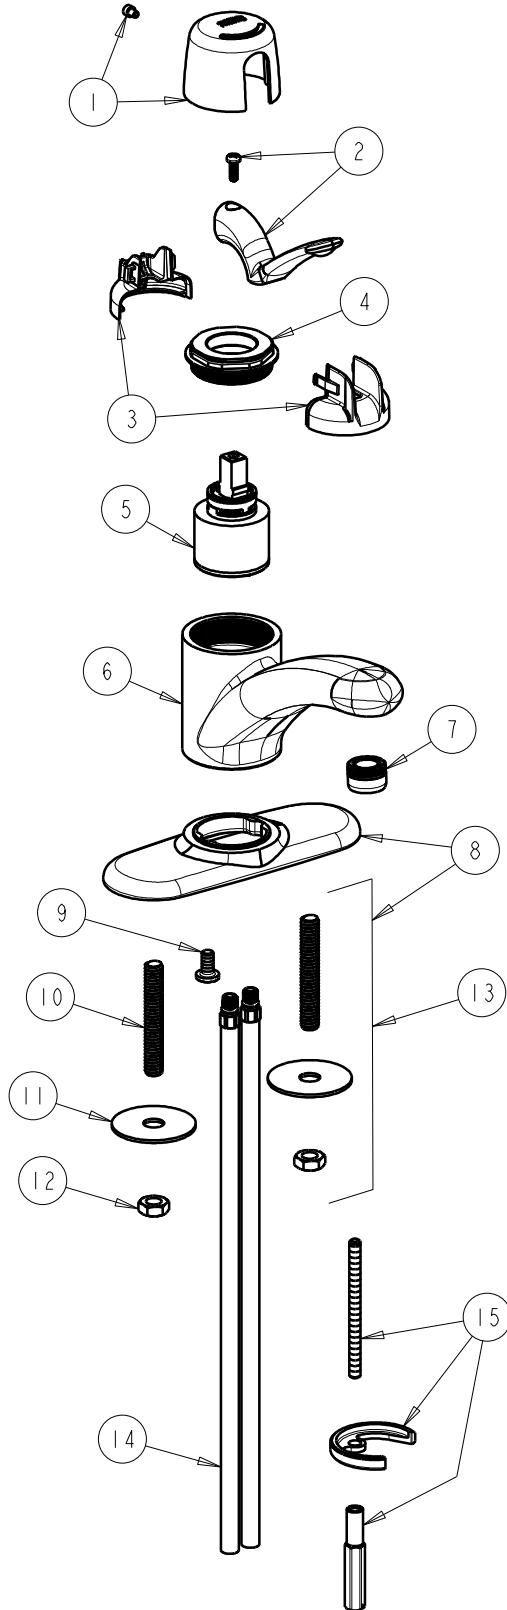

# REPAIR PARTS

BY: SID DATE: 06-08-10  
CHK:  REV:

FITTING NO.

**2201-4BCP**

SUBMITTED MODEL NO.

ITEM NO.

**FOR TECHNICAL ASSISTANCE**  
1-800-TEC-TRUE (1-800-832-8783)

ITEM	PART NO.	DESCRIPTION
1	2200-122KJKCP	CAP AND SCREW ASSEMBLY
2	2200-225KJKCP	LEVER HANDLE
3	2200-021KJKNF	CARTRIDGE SPIN CAP ASSEMBLY
4	2200-116JKRCF	NUT, HOLDDOWN
5	2300-XJKNF	40 mm SINGLE LEVER CARTRIDGE
6	—	SPOUT, WITH POP-UP HOLE
7	E12JKCP	SOFTFLO OUTLET
8	2200-112KJKCP	4" COVER PLATE W/STUD MOUNT
9	2200-108JKNF	SCREW, 1/4-20 UNC X 1/2 PHMS, 1
10	634-215JKRBF	STUD, 3/8-24 UNF X 2.5
11	634-124JKNF	WASHER, STEEL 1.75 X .43 X .06
12	689-113JKRBF	NUT, 3/8-24 UNF X .56 X .22
13	126-PPJKNF	PRE-PACK, MOUNTING HARDWARE
14	50-101KJKNF	SUPPLY TUBE ASSEMBLY
15	2200-015KJKNF	NUT, MOUNTING
16	1222-KJKCP	POP-UP WASTE
17	2200-002KJKNF	WRENCH & HEX KEY