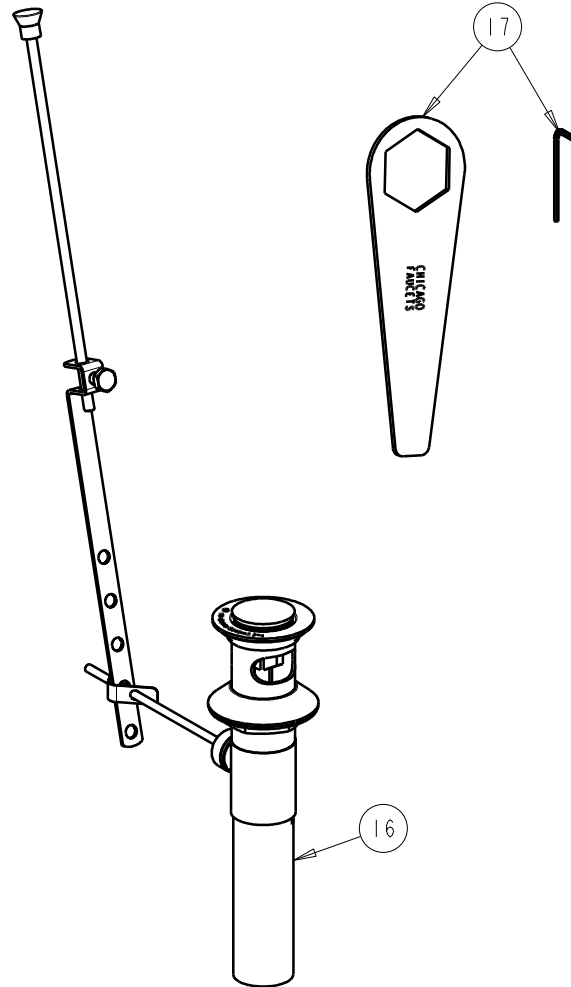

# REPAIR PARTS

BY: SID DATE: 06-08-10  
CHK:  REV:

FITTING NO.

**2201-4BCP**

SUBMITTED MODEL NO.

ITEM NO.

**FOR TECHNICAL ASSISTANCE**  
1-800-TEC-TRUE (1-800-832-8783)

ITEM	PART NO.	DESCRIPTION
1	2200-122KJKCP	CAP AND SCREW ASSEMBLY
2	2200-225KJKCP	LEVER HANDLE
3	2200-021KJKNF	CARTRIDGE SPIN CAP ASSEMBLY
4	2200-116JKRCF	NUT, HOLDDOWN
5	2300-XJKNF	40 mm SINGLE LEVER CARTRIDGE
6	—	SPOUT, WITH POP-UP HOLE
7	E12JKCP	SOFTFLO OUTLET
8	2200-112KJKCP	4" COVER PLATE W/STUD MOUNT
9	2200-108JKNF	SCREW, 1/4-20 UNC X 1/2 PHMS, 1
10	634-215JKRBF	STUD, 3/8-24 UNF X 2.5
11	634-124JKNF	WASHER, STEEL 1.75 X .43 X .06
12	689-113JKRBF	NUT, 3/8-24 UNF X .56 X .22
13	126-PPJKNF	PRE-PACK, MOUNTING HARDWARE
14	50-101KJKNF	SUPPLY TUBE ASSEMBLY
15	2200-015KJKNF	NUT, MOUNTING
16	1222-KJKCP	POP-UP WASTE
17	2200-002KJKNF	WRENCH & HEX KEY