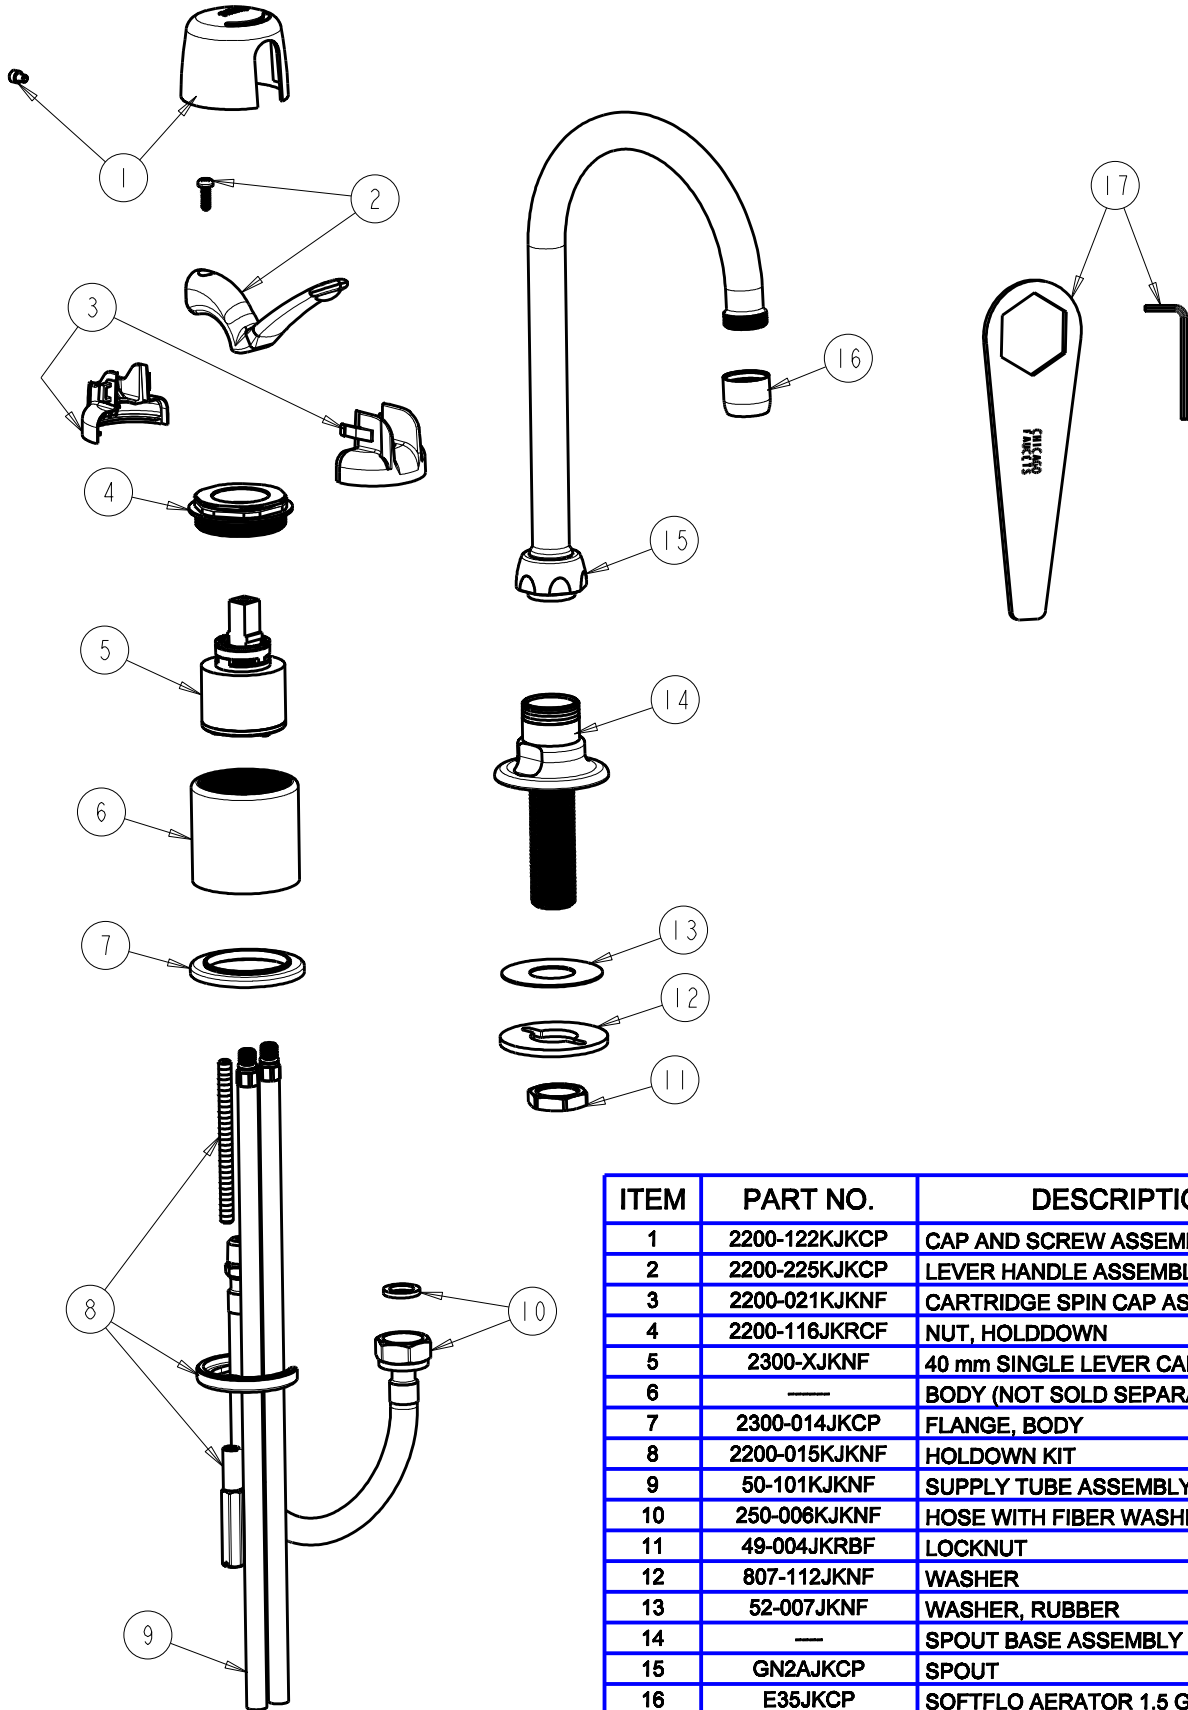

# REPAIR PARTS

FITTING NO.

**2302-E35ABCP**

SUBMITTED MODEL NO.

ITEM NO.

**FOR TECHNICAL ASSISTANCE**  
1-800-TEC-TRUE (1-800-832-8783)

BY: SID DATE: 05-04-12

CHK: *[Signature]* REV:

ITEM	PART NO.	DESCRIPTION
1	2200-122KJKCP	CAP AND SCREW ASSEMBLY
2	2200-225KJKCP	LEVER HANDLE ASSEMBLY
3	2200-021KJKNF	CARTRIDGE SPIN CAP ASSEMBLY
4	2200-116JKRCF	NUT, HOLDDOWN
5	2300-XJKNF	40 mm SINGLE LEVER CARTRIDGE
6	—	BODY (NOT SOLD SEPARATELY)
7	2300-014JKCP	FLANGE, BODY
8	2200-015KJKNF	HOLDDOWN KIT
9	50-101KJKNF	SUPPLY TUBE ASSEMBLY
10	250-006KJKNF	HOSE WITH FIBER WASHER
11	49-004JKRBF	LOCKNUT
12	807-112JKNF	WASHER
13	52-007JKNF	WASHER, RUBBER
14	—	SPOUT BASE ASSEMBLY
15	GN2AJKCP	SPOUT
16	E35JKCP	SOFTFLO AERATOR 1.5 GPM
17	2200-002KJKNF	WRENCH & HEX KEY