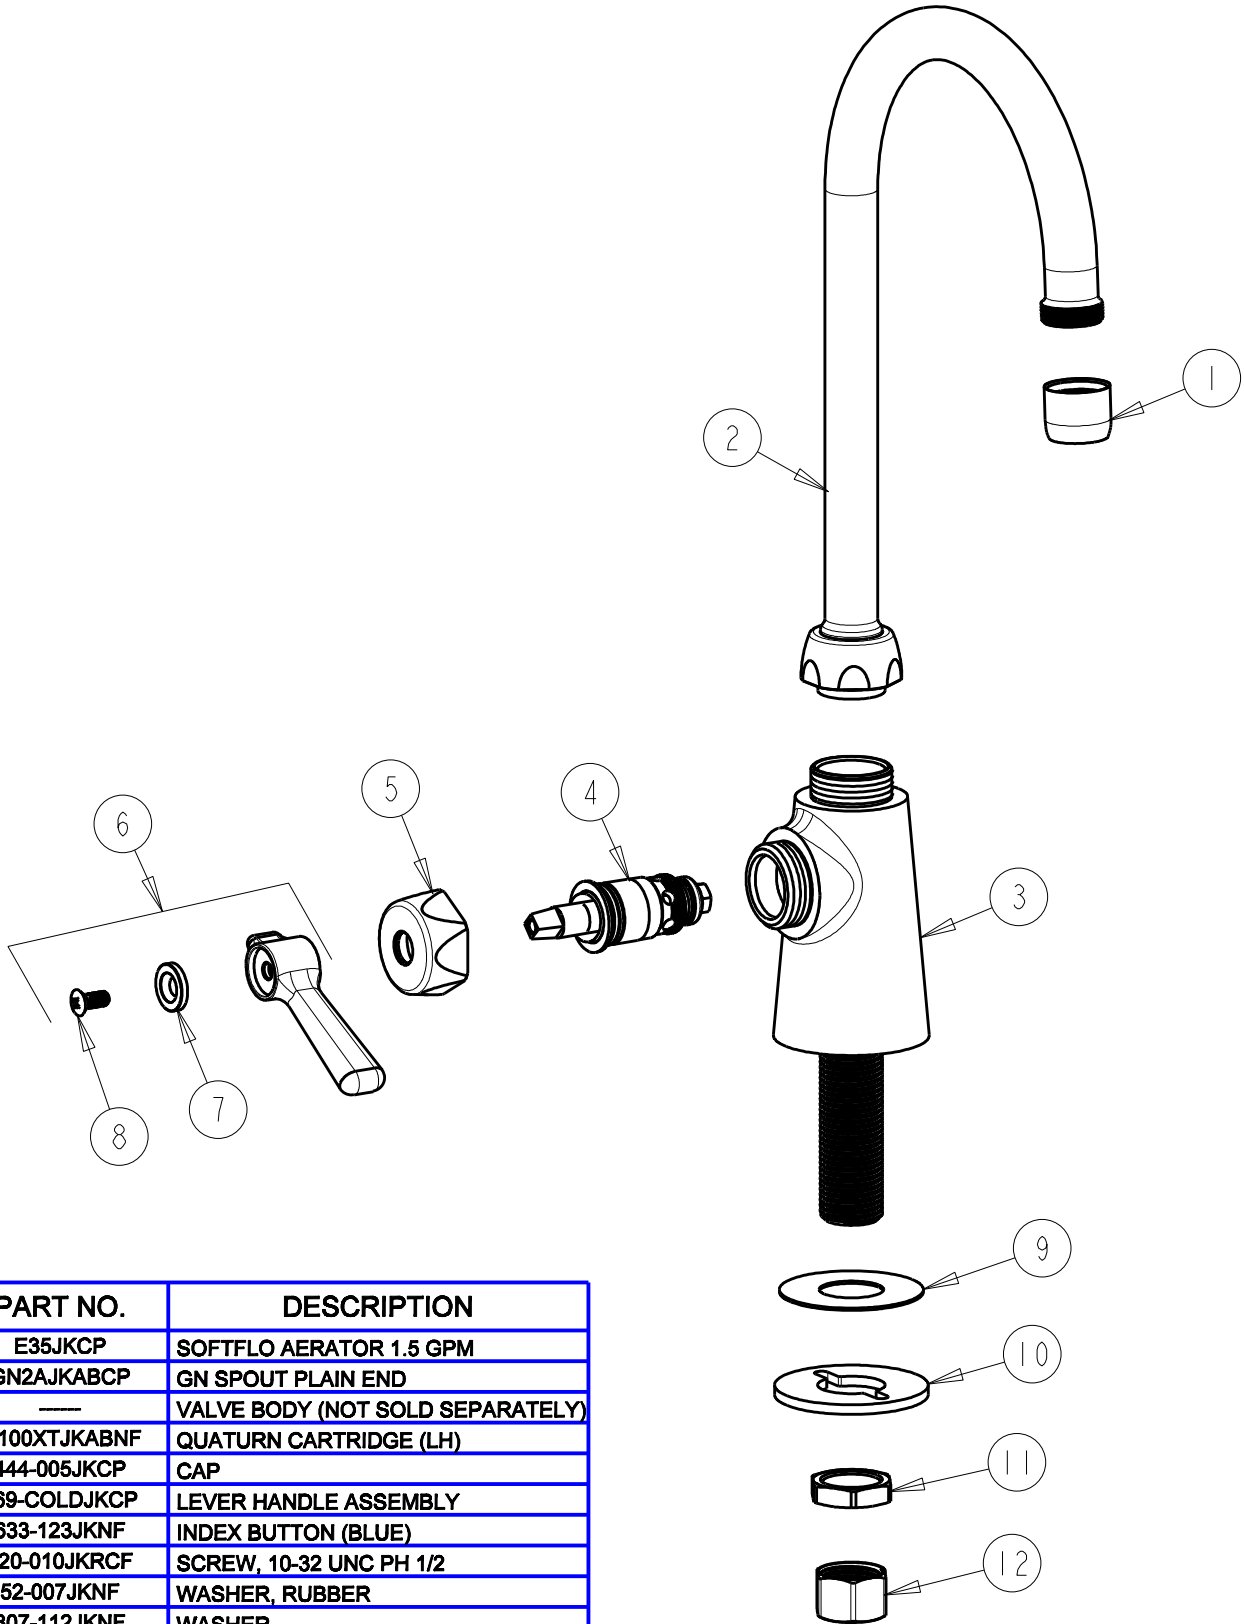

CHICAGO FAUCETS
a Geberit company

2100 South Clearwater Drive
Des Plaines, IL 60018
Phone: 847-803-5000
Fax: 847-803-5454
www.chicagofaucets.com

REPAIR PARTS

FITTING NO.

350-LHE35ABCP

SUBMITTED MODEL NO.

BY: SID DATE: 06-01-12

CHK: *[Signature]* REV:

ITEM NO.

FOR TECHNICAL ASSISTANCE
1-800-TEC-TRUE (1-800-832-8783)

ITEM	PART NO.	DESCRIPTION
1	E35JKCP	SOFTFLO AERATOR 1.5 GPM
2	GN2AJKABCP	GN SPOUT PLAIN END
3	---	VALVE BODY (NOT SOLD SEPARATELY)
4	1-100XTJKABNF	QUATURN CARTRIDGE (LH)
5	444-005JKCP	CAP
6	369-COLDJKCP	LEVER HANDLE ASSEMBLY
7	633-123JKNF	INDEX BUTTON (BLUE)
8	420-010JKRCF	SCREW, 10-32 UNC PH 1/2
9	52-007JKNF	WASHER, RUBBER
10	807-112JKNF	WASHER
11	49-004JKRBF	LOCKNUT
12	49-005JKRBF	COUPLING NUT