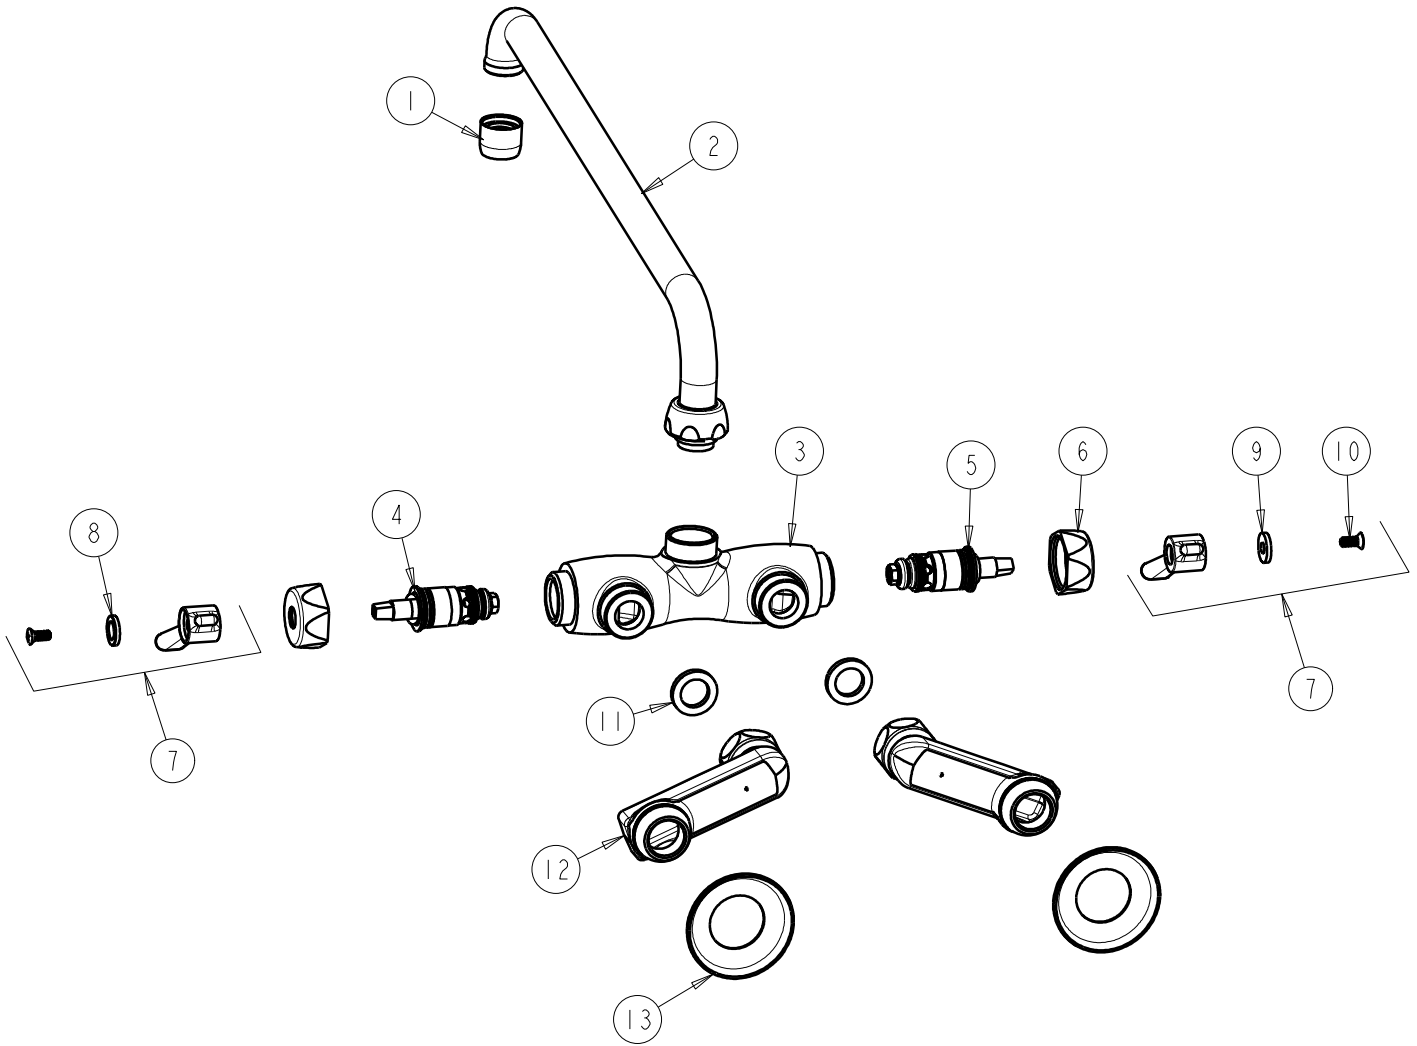

**CHICAGO FAUCETS**  
a Geberit company

2100 South Clearwater Drive  
Des Plaines, IL 60018  
Phone: 847-803-5000  
Fax: 847-803-5454  
www.chicagofaucets.com

**REPAIR PARTS**

FITTING NO.  
**445-L15ABCP**  
SUBMITTED MODEL NO.

**FOR TECHNICAL ASSISTANCE**  
1-800-TEC-TRUE (1-800-832-8783)

BY: SID DATE: 05-12-09  
CHK: *[Signature]* REV: 09-10-10

ITEM NO.

ITEM	PART NO.	DESCRIPTION	ITEM	PART NO.	DESCRIPTION
1	E3JKCP	SOFTFLO AERATOR OUTLET	8	633-123JKNF	INDEX BUTTON (BLUE)
2	L15LESSE3JKCP	TUBE SPOUT ASSEMBLY	9	633-023JKNF	INDEX BUTTON (RED)
3	---	VALVE BODY (NOT SOLD SEPARATELY)	10	420-010JKRCF	SCREW, 10-32 UNC PH 1/2
4	1-099XTJKABNF	QUATURN UNIT (RH)	11	1-011JKNF	WASHER, .97 X .62 X .12
5	1-100XTJKABNF	QUATURN UNIT (LH)	12	---	'H' ARM ASSEMBLY w/WASHER
6	444-005JKCP	CAP	13	1-055JKCP	FLANGE
7	369-PRJKCP	LEVER HANDLE ASSEMBLY (PAIR)			