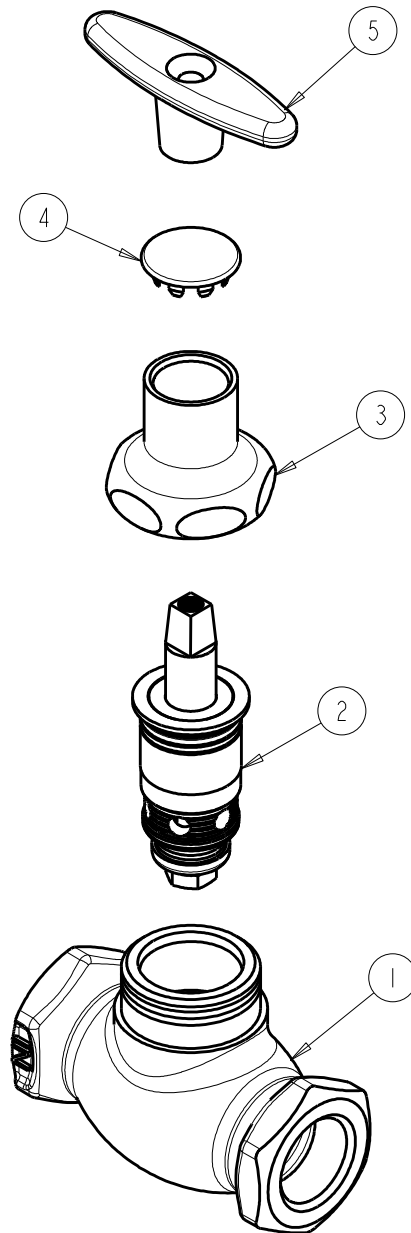

**REPAIR  
PARTS**

BY: SID DATE: 10-18-11

CHK:  REV:

FITTING NO.

**45-LKABCP**

SUBMITTED MODEL NO.

ITEM NO.

ITEM	PART NO.	DESCRIPTION
1	---	BODY (NOT SOLD SEPARATELY)
2	217-XTLHJKABNF	CARTRIDGE, SLO-COMPRESSION
3	1-246JKCP	NUT, CAP LOOSE KEY 1-1/8-18 UNEF
4	1-144JKCP	BUTTON
5	293-006JKRCF	TEE HANDLE & SCREW