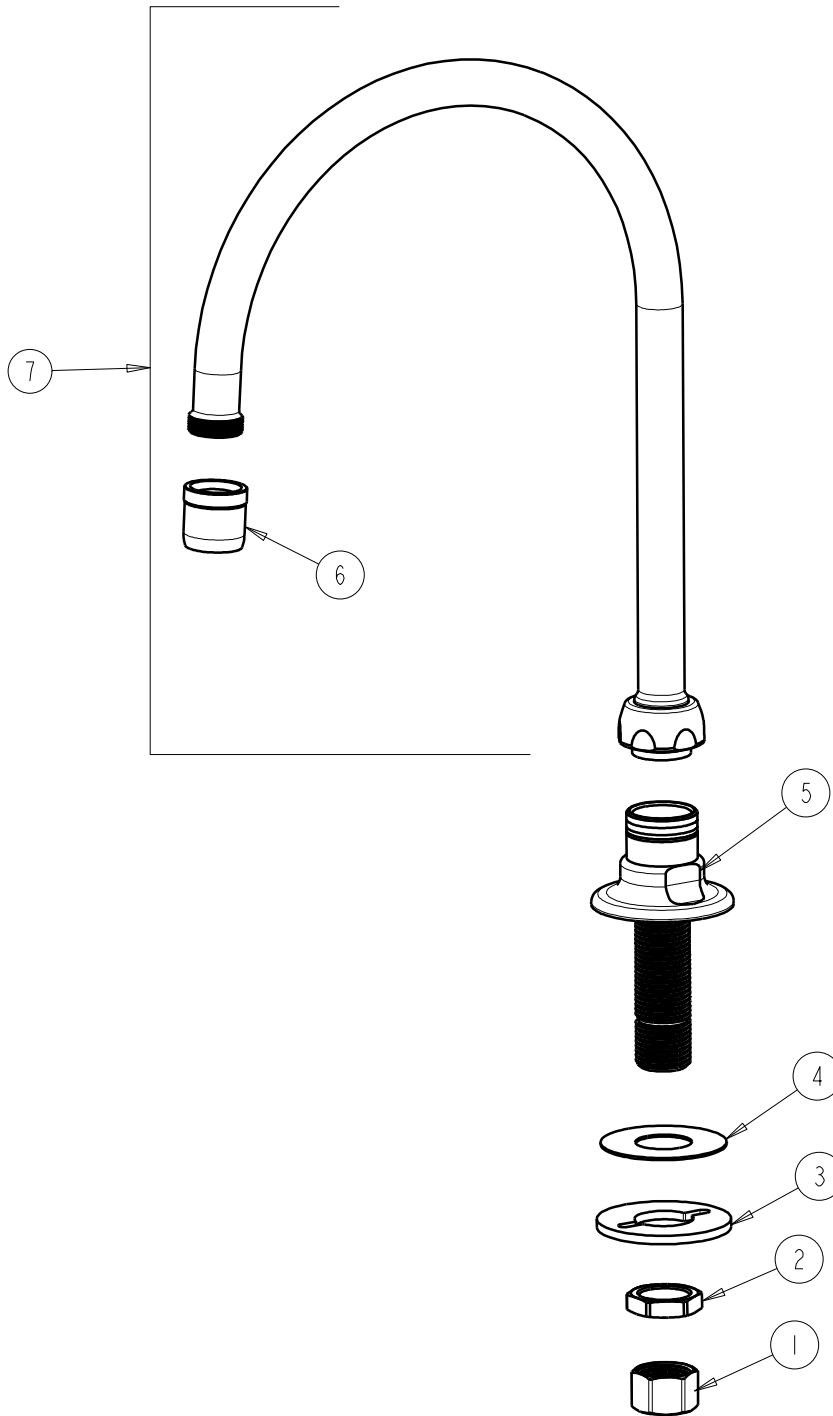

# REPAIR PARTS

BY: SID DATE: 05-15-09  
CHK:  REV:

FITTING NO.

**626-GN8AE29ABCP**

SUBMITTED MODEL NO.

ITEM NO.

ITEM	PART NO.	DESCRIPTION
1	49-005JKRBF	COUPLING NUT
2	49-004JKRBF	LOCKNUT
3	807-112JKNF	WASHER
4	52-007JKNF	WASHER, RUBBER
5	---	FLANGE
6	E29JKCP	LAM-A-FLO OUTLET
7	GN8AE29JKCP	FOR PARTS SEE GN8AE3JKCP