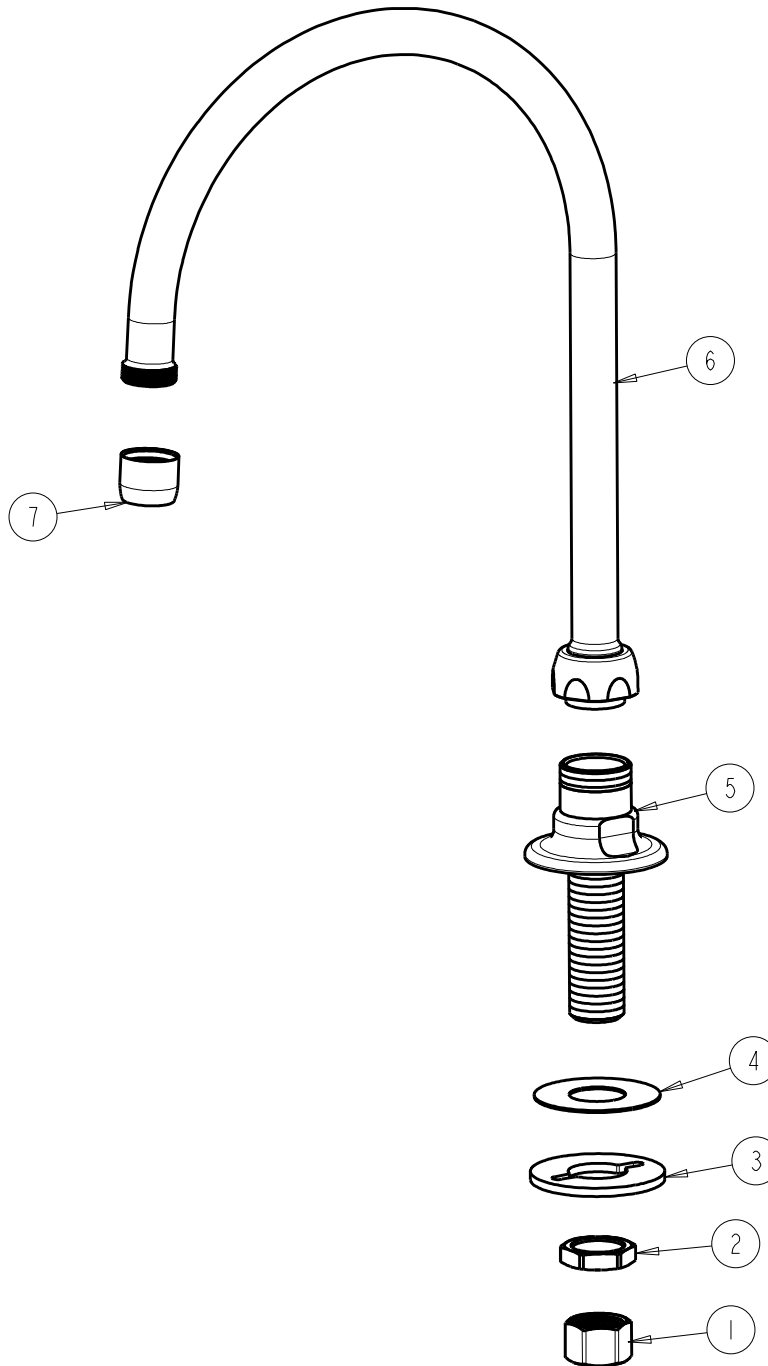

BY: JAR DATE: 10-21-11

CHK:  REV:

FITTING NO.

626-GN8AE35ABCP

SUBMITTED MODEL NO.

ITEM NO.

ITEM	PART NO.	DESCRIPTION
1	49-005JKRBF	COUPLING NUT
2	49-004JKRBF	LOCKNUT
3	807-112JKNF	WASHER
4	52-007JKNF	WASHER, RUBBER
5	---	FLANGE
6	GN8AJKABCP	SPOUT
7	E35JKCP	SOFTFLO AERATOR 1.5 GPM