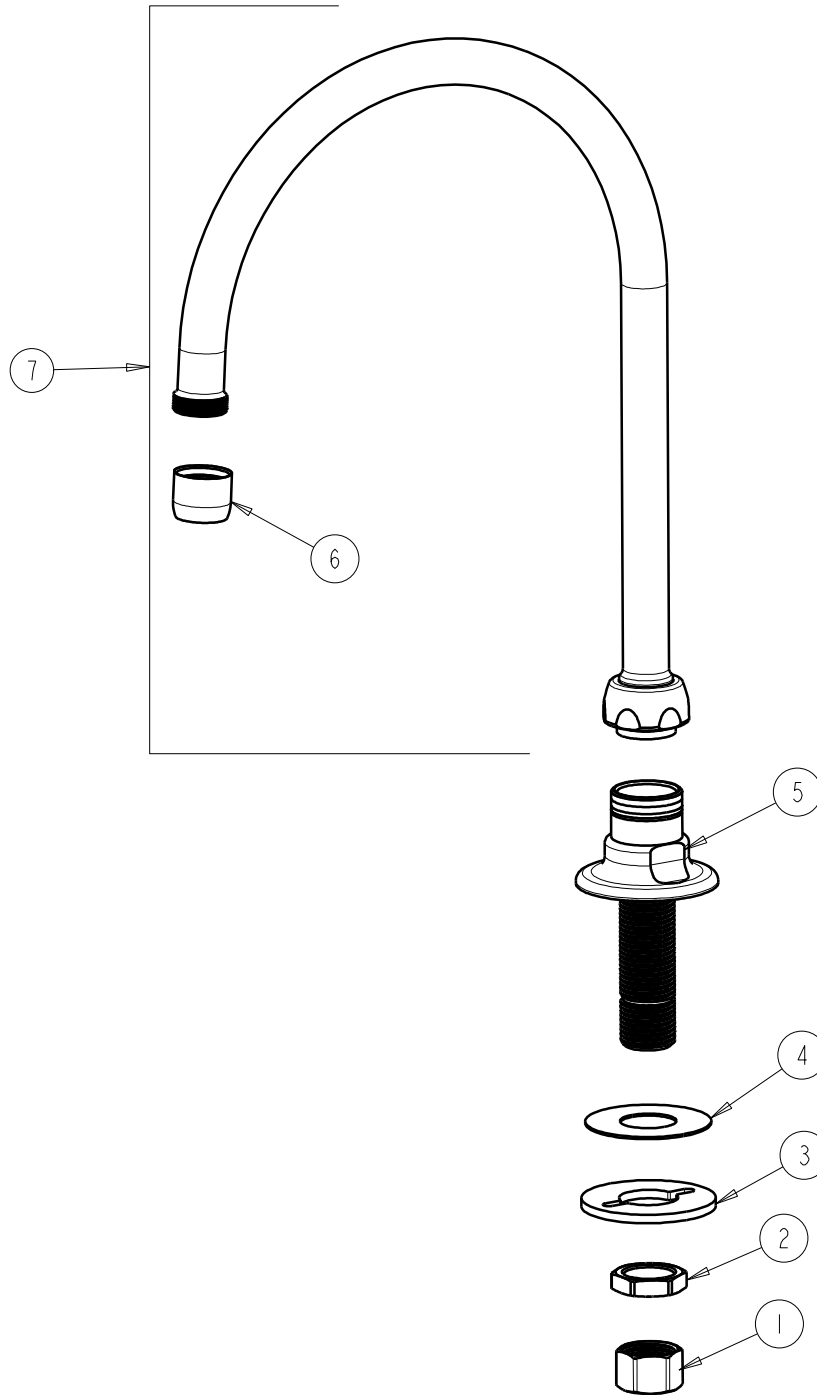

CHICAGO FAUCETS 

a Geberit company

2100 South Clearwater Drive
Des Plaines, IL 60018
Phone: 847-803-5000
Fax: 847-803-5454
www.chicagofaucets.com

REPAIR PARTS

BY: SID DATE: 05-15-09

CHK: *[Signature]* REV:

FITTING NO.

626-GN8AE3ABCP

SUBMITTED MODEL NO.

ITEM NO.

FOR TECHNICAL ASSISTANCE
1-800-TEC-TRUE (1-800-832-8783)

ITEM	PART NO.	DESCRIPTION
1	49-005JKRBF	COUPLING NUT
2	49-004JKRBF	LOCKNUT
3	807-112JKNF	WASHER
4	52-007JKNF	WASHER, RUBBER
5	---	FLANGE
6	E3JKCP	SOFTFLO AERATOR
7	GN8AE3JKCP	FOR PARTS SEE GN8AE3JKCP