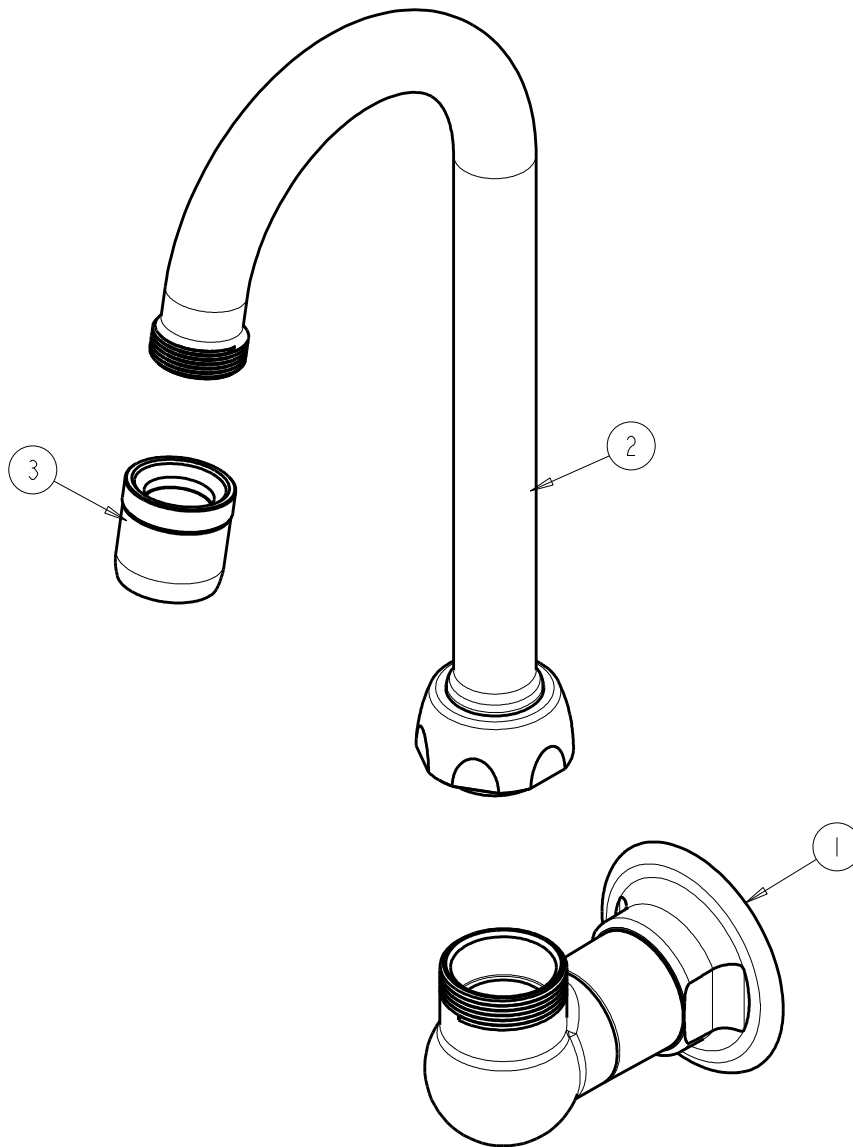

# REPAIR PARTS

BY: SID    DATE: 06-05-12  
CHK: *[Signature]*    REV:

FITTING NO.

**629-E29ABCP**

SUBMITTED MODEL NO.

ITEM NO.

ITEM	PART NO.	DESCRIPTION
1	629-LESSSPTCP	SINGLE WATER INLET FITTING
2	GN1AJKABCP	SPOUT
3	E29JKCP	LAM-A-FLO OUTLET