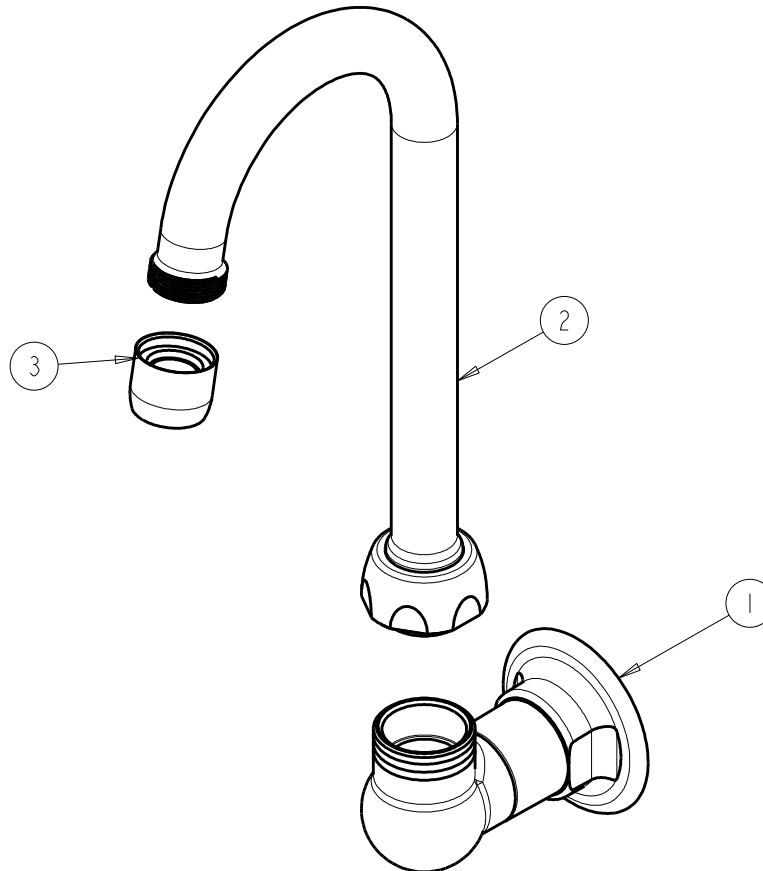

**CHICAGO
FAUCETS** 

a Geberit company

2100 South Clearwater Drive
Des Plaines, IL 60018
Phone: 847-803-5000
Fax: 847-803-5454
www.chicagofaucets.com

REPAIR PARTS

BY: JAR DATE: 10-24-11

CHK:  REV:

FITTING NO.

629-E3ABCP

SUBMITTED MODEL NO.

ITEM NO.

FOR TECHNICAL ASSISTANCE
1-800-TEC-TRUE (1-800-832-8783)

ITEM	PART NO.	DESCRIPTION
1	629-LESSSPTCP	SINGLE WATER INLET FITTING
2	GN1AJKABCP	SPOUT
3	E3JKCP	SOFTFLO AERATOR