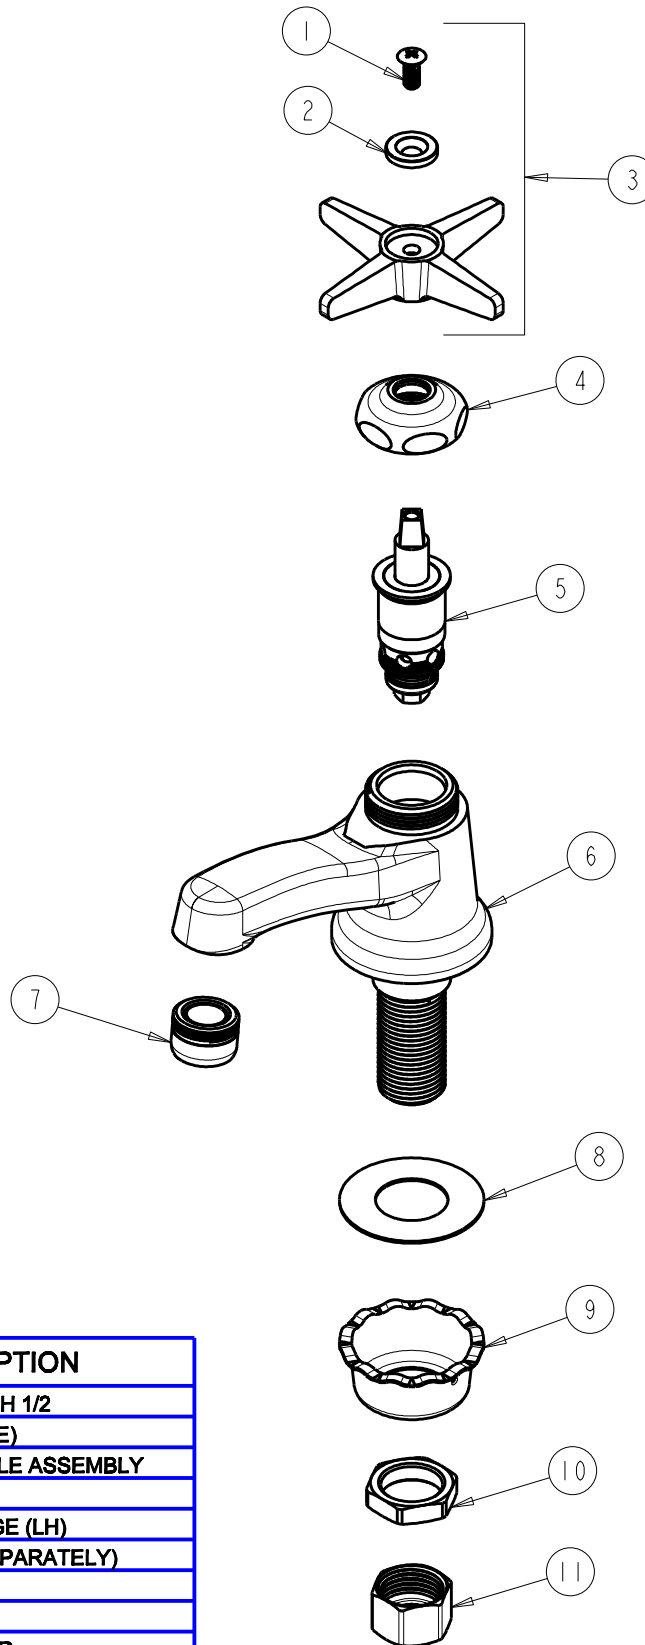

CHICAGO FAUCETS
a Geberit company

2100 South Clearwater Drive
Des Plaines, IL 60018
Phone: 847-803-5000
Fax: 847-803-5454
www.chicagofaucets.com

REPAIR PARTS

FITTING NO.

700-COLDABCP

SUBMITTED MODEL NO.

BY: SID DATE: 06-05-12

CHK: *[Signature]* REV:

ITEM NO.

FOR TECHNICAL ASSISTANCE
1-800-TEC-TRUE (1-800-832-8783)

| ITEM | PART NO. | DESCRIPTION |
|------|---------------|-----------------------------|
| 1 | 420-010JKRCF | SCREW, 10-32 UNC PH 1/2 |
| 2 | 633-123JKNF | INDEX BUTTON (BLUE) |
| 3 | 633-COLDJKCP | 4-ARM CROSS HANDLE ASSEMBLY |
| 4 | 1-214JKCP | CAP |
| 5 | 1-100XTJKABNF | QUATURN CARTRIDGE (LH) |
| 6 | --- | BODY (NOT SOLD SEPARATELY) |
| 7 | E12JKCP | SOFTFLO OUTLET |
| 8 | 333-103JKNF | RUBBER WASHER |
| 9 | 1797-114JKNF | BASIN COCK WASHER |
| 10 | 49-004JKRBF | LOCKNUT |
| 11 | 49-005JKRBF | COUPLING NUT |