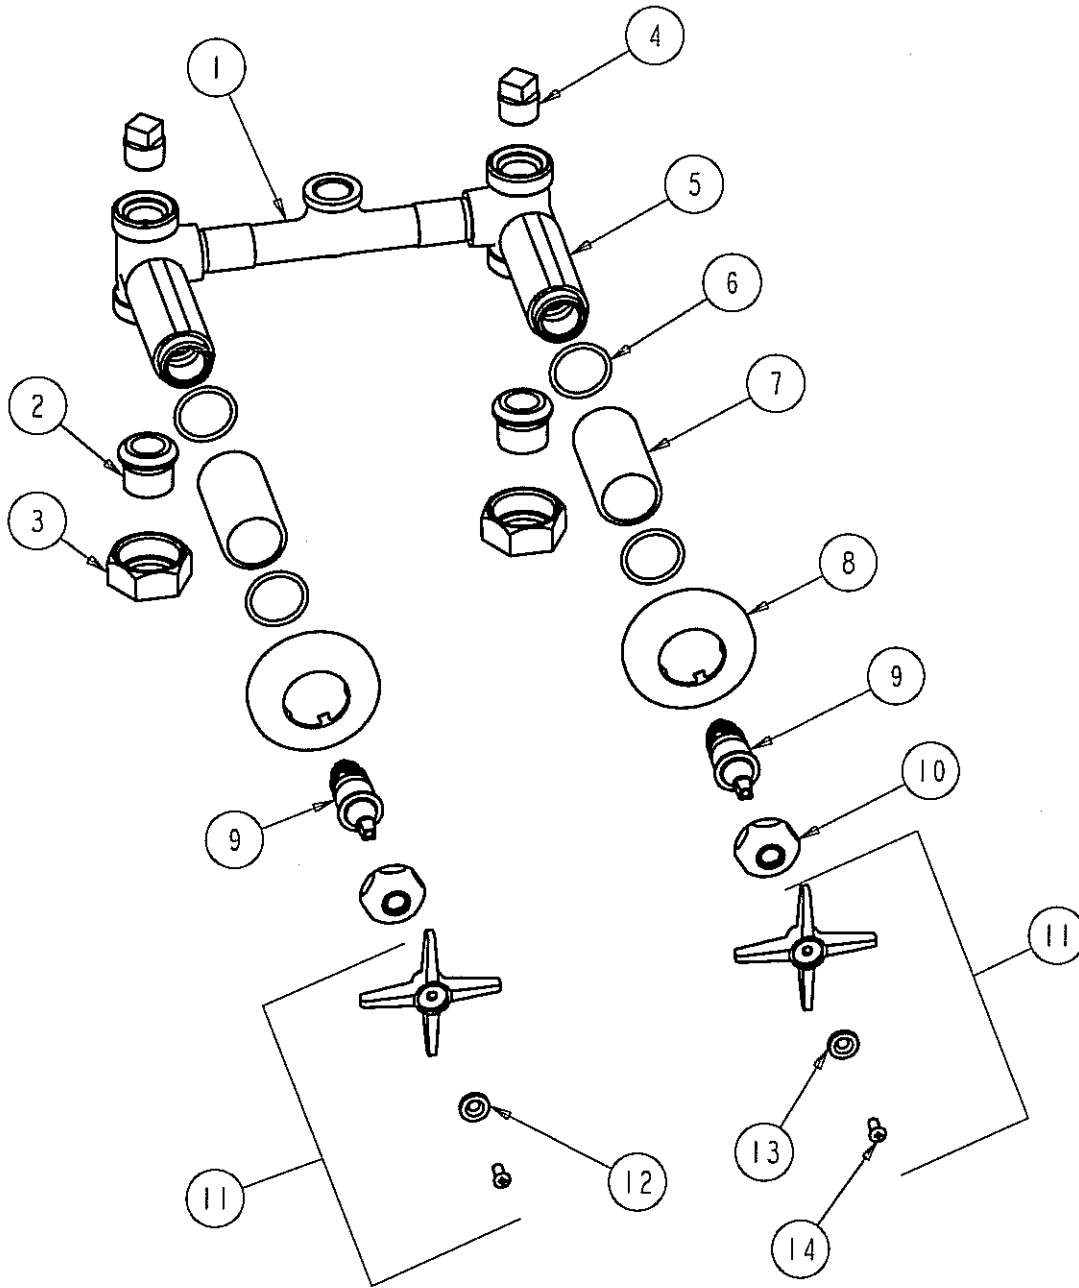

PARTS LIST

BY: SID
CHK'D: *AT*

FINISH: CHROME PLATE
DATE: 07-19-04

767-VOC

ITEM NO.	PART NO.	DESCRIPTION	ITEM NO.	PART NO.	DESCRIPTION
1	177-060	TEE FITTING	9	217XTLH	SLO-COMPRESSION UNIT (LH)
2	177-003	UNION TAILPIECE	10	1-214	CAP
3	177-002	UNION NUT	11	633-PR	4-ARM CROSS HANDLE ASSEMBLY
4	234-032	1/2 NPT PLUG	12	633-023	INDEX BUTTON (RED)
5	-----	VALVE BODY (NOT SOLD SEPARATELY)	13	633-123	INDEX BUTTON (BLUE)
6	5235-107	O-RING (4 PLACES)	14	420-010	SCREW
7	5235-106	SLEEVE			
8	633-201	WALL FLANGE			