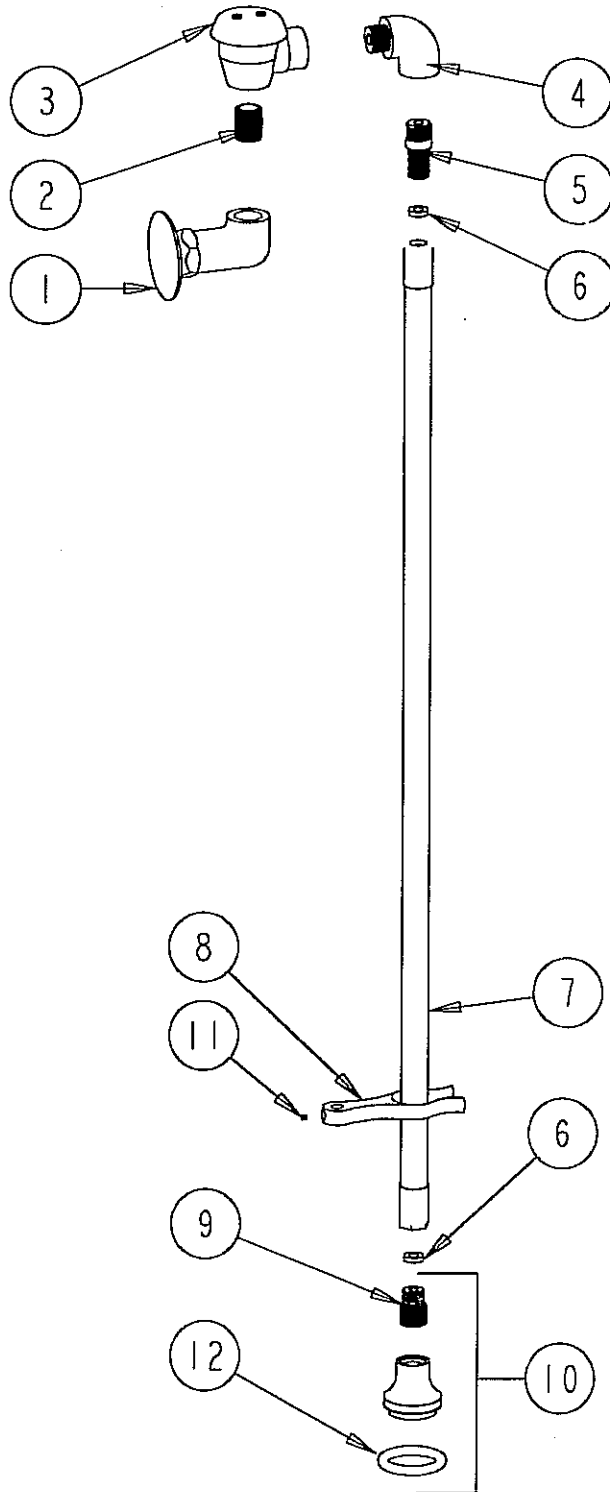

PARTS LIST

778-SVB

NO.	PART NO.	DESCRIPTION	NO.	PART NO.	DESCRIPTION
1	777-033	ANGLE TYPE SHANK	7	739-048K	4' WHITE VINYL HOSE ASSEMBLY
2	157-005	NIPPLE	8	777-028	FORK
3	893	VACUUM BREAKER FOR PARTS SEE 893K	9	777-011	ADAPTER
4	647-102	ELBOW	10	E21	SPRAY ASSEMBLY
5	777-031	ADAPTER	11	777-013	SET SCREW
6	739-051	GASKET	12	313-040	RING