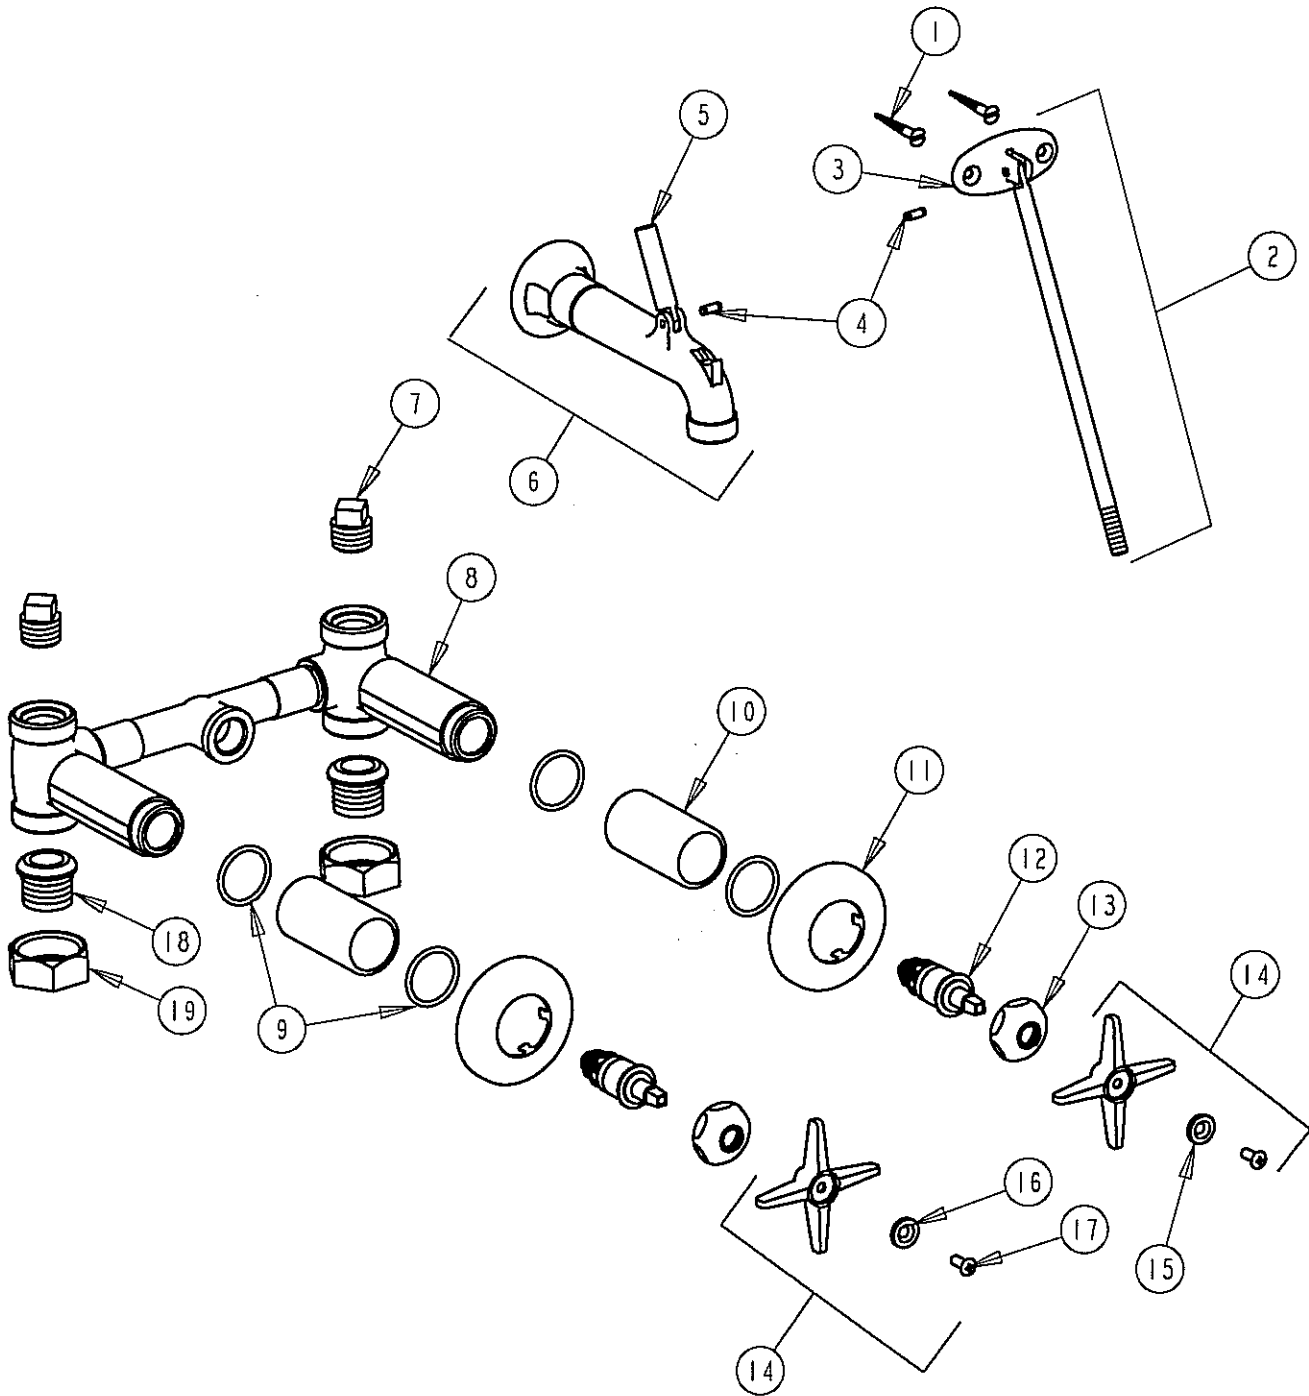

# PARTS LIST

BY: SID  
CHK'D: 

**CHICAGO  
FALCETS**  
*Let's As Long As The Building*

FINISH: AS SPECIFIED  
DATE: 10-10-02

782

ITEM NO.	PART NO.	DESCRIPTION	ITEM NO.	PART NO.	DESCRIPTION
1	173-006	FLAT HEAD WOOD SCREW	11	633-201	WALL FLANGE
2	173-003K	ROD ASSEMBLY	12	217XTLH	SLO-COMPRESSION UNIT (LH)
3	173-105	WALL BRACKET	13	1-214	CAP
4	50-007	PIN	14	633-PR	4-ARM CROSS HANDLE ASSEMBLY
5	173-026	SLEEVE	15	633-123	INDEX BUTTON (BLUE)
6	782-001K	SPOUT ASSEMBLY	16	633-023	INDEX BUTTON (RED)
7	234-032	1/2 NPT PLUG	17	420-010	SCREW
8	-----	VALVE BODY (NOT SOLD SEPARATELY)	18	177-003	UNION TAILPIECE
9	5235-107	O-RING	19	177-002	UNION NUT
10	5235-106	SLEEVE			