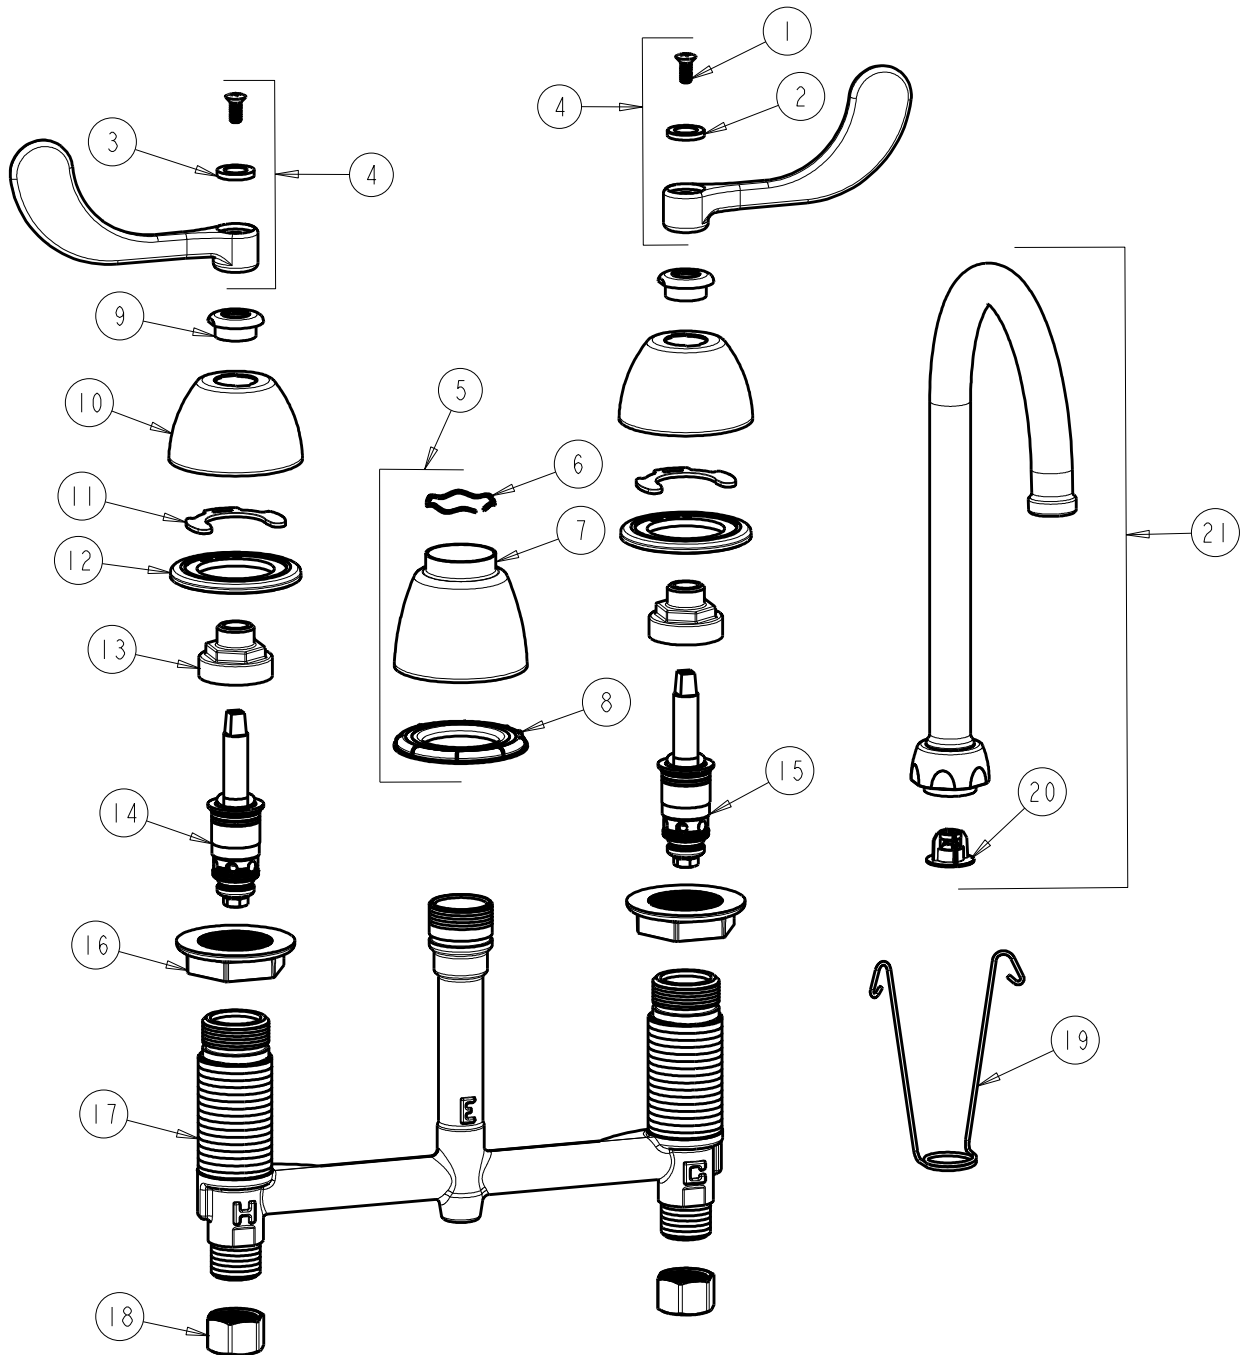

CHICAGO FAUCETS
a Geberit company

2100 South Clearwater Drive
Des Plaines, IL 60018
Phone: 847-803-5000
Fax: 847-803-5454
www.chicagofaucets.com

REPAIR PARTS

FITTING NO.

786-GN2FCABCP

SUBMITTED MODEL NO.

ITEM NO.

FOR TECHNICAL ASSISTANCE
1-800-TEC-TRUE (1-800-832-8783)

BY: SID DATE: 02-01-10
CHK: REV: 04-30-12

ITEM	PART NO.	DESCRIPTION	ITEM	PART NO.	DESCRIPTION
1	420-010JKRCF	SCREW, 10-32 UNC PH 1/2	12	888-026JKNF	WASHER, SEALING
2	633-123JKNF	INDEX BUTTON (BLUE)	13	274-014JKRBF	NUT, CAP
3	633-023JKNF	INDEX BUTTON (RED)	14	377-XTLHJKABNF	LH QUATURN CARTRIDGE
4	317-PRJKCP	HANDLE, 4" WRISTBLADE (PAIR)	15	377-XTRHJKABNF	RH QUATURN CARTRIDGE
5	785-400JKCP	SPOUT ESCUTCHEON KIT	16	250-004JKNF	LOCKNUT
6	50-038JKNF	WAVE WASHER	17	---	BODY, VALVE
7	785-400JKCP	ESCUTCHEON, SPOUT BASE	18	49-005JKRBF	COUPLING NUT
8	888-027JKNF	SPOUT ESCUTCHEON WASHER	19	200-008JKNF	HANGER
9	422-113JKCP	ESCUTCHEON NUT	20	50-043KJKNF	FLOW CONTROL 1.5 GPM
10	250-082JKCP	ESCUTCHEON	21	GN2FCJKCP	GN SPOUT PLAIN END
11	200-009JKNF	CLIP, RETAIN			