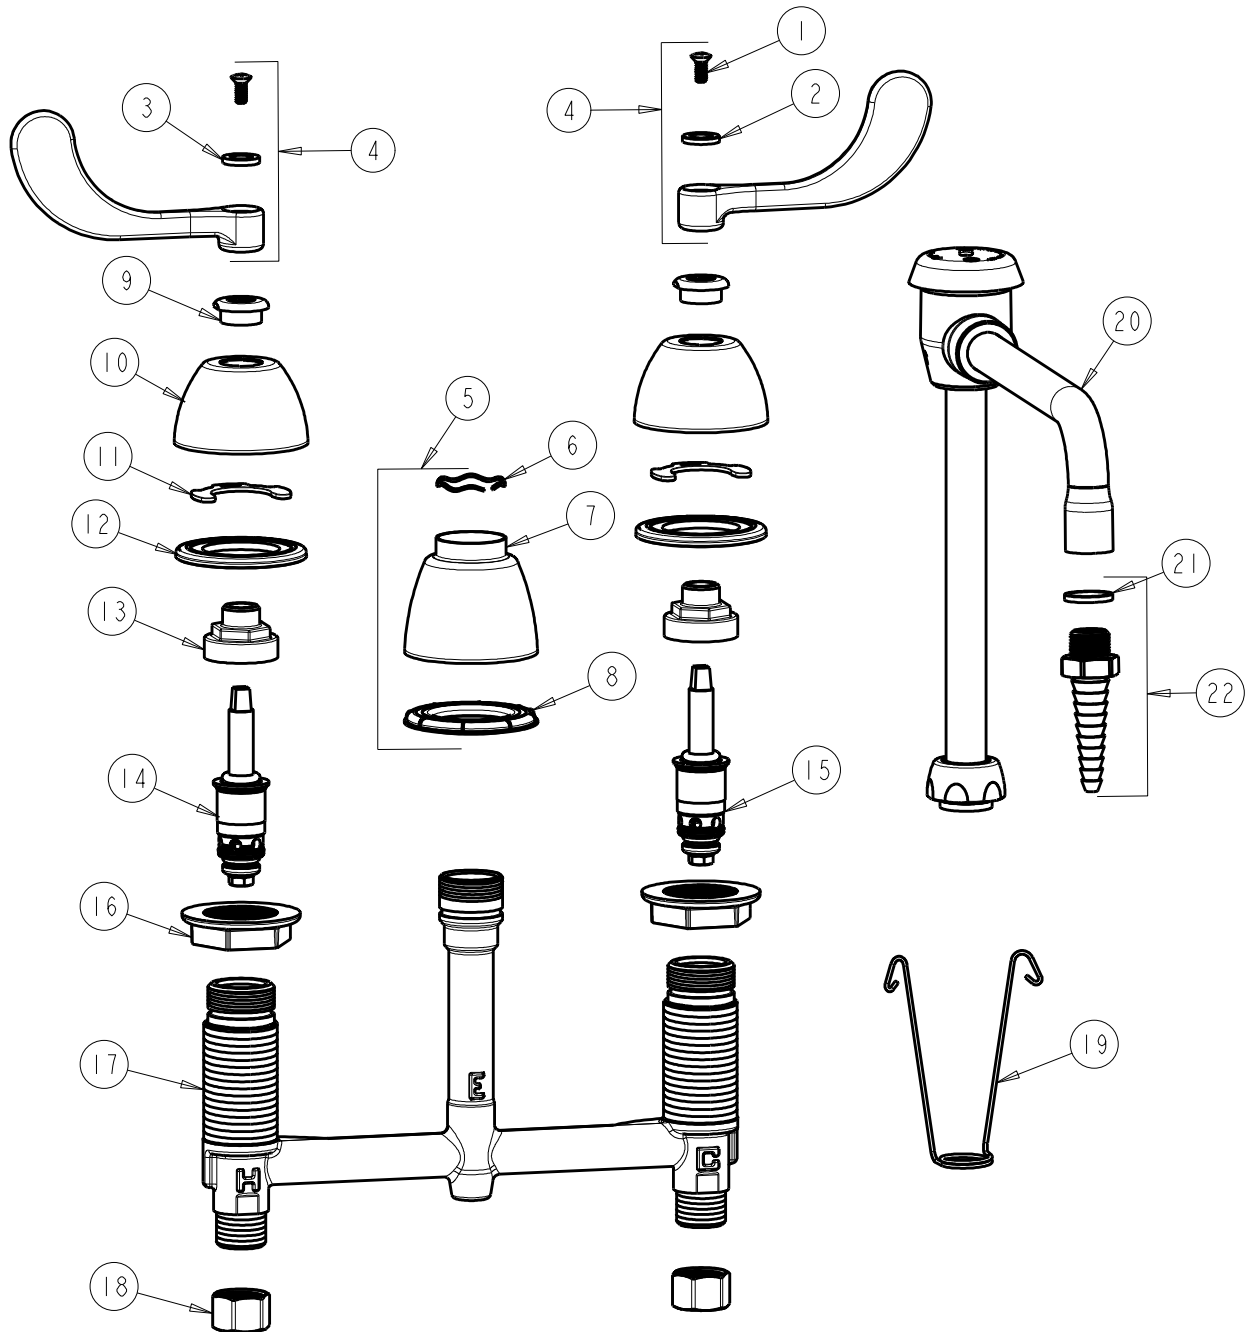

CHICAGO FAUCETS
a Geberit company

2100 South Clearwater Drive
Des Plaines, IL 60018
Phone: 847-803-5000
Fax: 847-803-5454
www.chicagofaucets.com

REPAIR PARTS

FITTING NO.

786-GN8BVBE7CP

SUBMITTED MODEL NO.

ITEM NO.

FOR TECHNICAL ASSISTANCE
1-800-TEC-TRUE (1-800-832-8783)

BY: SID DATE: 03-06-06

CHK: REV: 05-02-12

ITEM	PART NO.	DESCRIPTION	ITEM	PART NO.	DESCRIPTION
1	420-010JKRCF	SCREW, 10-32 UNC PH 1/2	12	888-026JKNF	WASHER, SEALING
2	633-123JKNF	INDEX BUTTON (BLUE)	13	274-014JKRBF	NUT, CAP
3	633-023JKNF	INDEX BUTTON (RED)	14	377-XTLHJKNF	LH QUATURN CARTRIDGE
4	317-PRJKCP	HANDLE, 4" WRISTBLADE (PAIR)	15	377-XTRHJKNF	RH QUATURN CARTRIDGE
5	785-400JKCP	SPOUT ESCUTCHEON KIT	16	250-004JKNF	LOCKNUT
6	50-038JKNF	WAVE WASHER	17	---	BODY, VALVE
7	785-400JKCP	ESCUTCHEON, SPOUT BASE	18	49-005JKRBF	COUPLING NUT
8	888-027JKNF	SPOUT ESCUTCHEON WASHER	19	200-008JKNF	HANGER
9	422-113JKCP	ESCUTCHEON NUT	20	GN8BVBJKCP	VACUUM BREAKER SWING SPOUT
10	250-082JKCP	ESCUTCHEON	21	229-003JKNF	WASHER
11	200-009JKNF	CLIP, RETAIN	22	E7JKCP	SERRATED HOSE NOZZLE