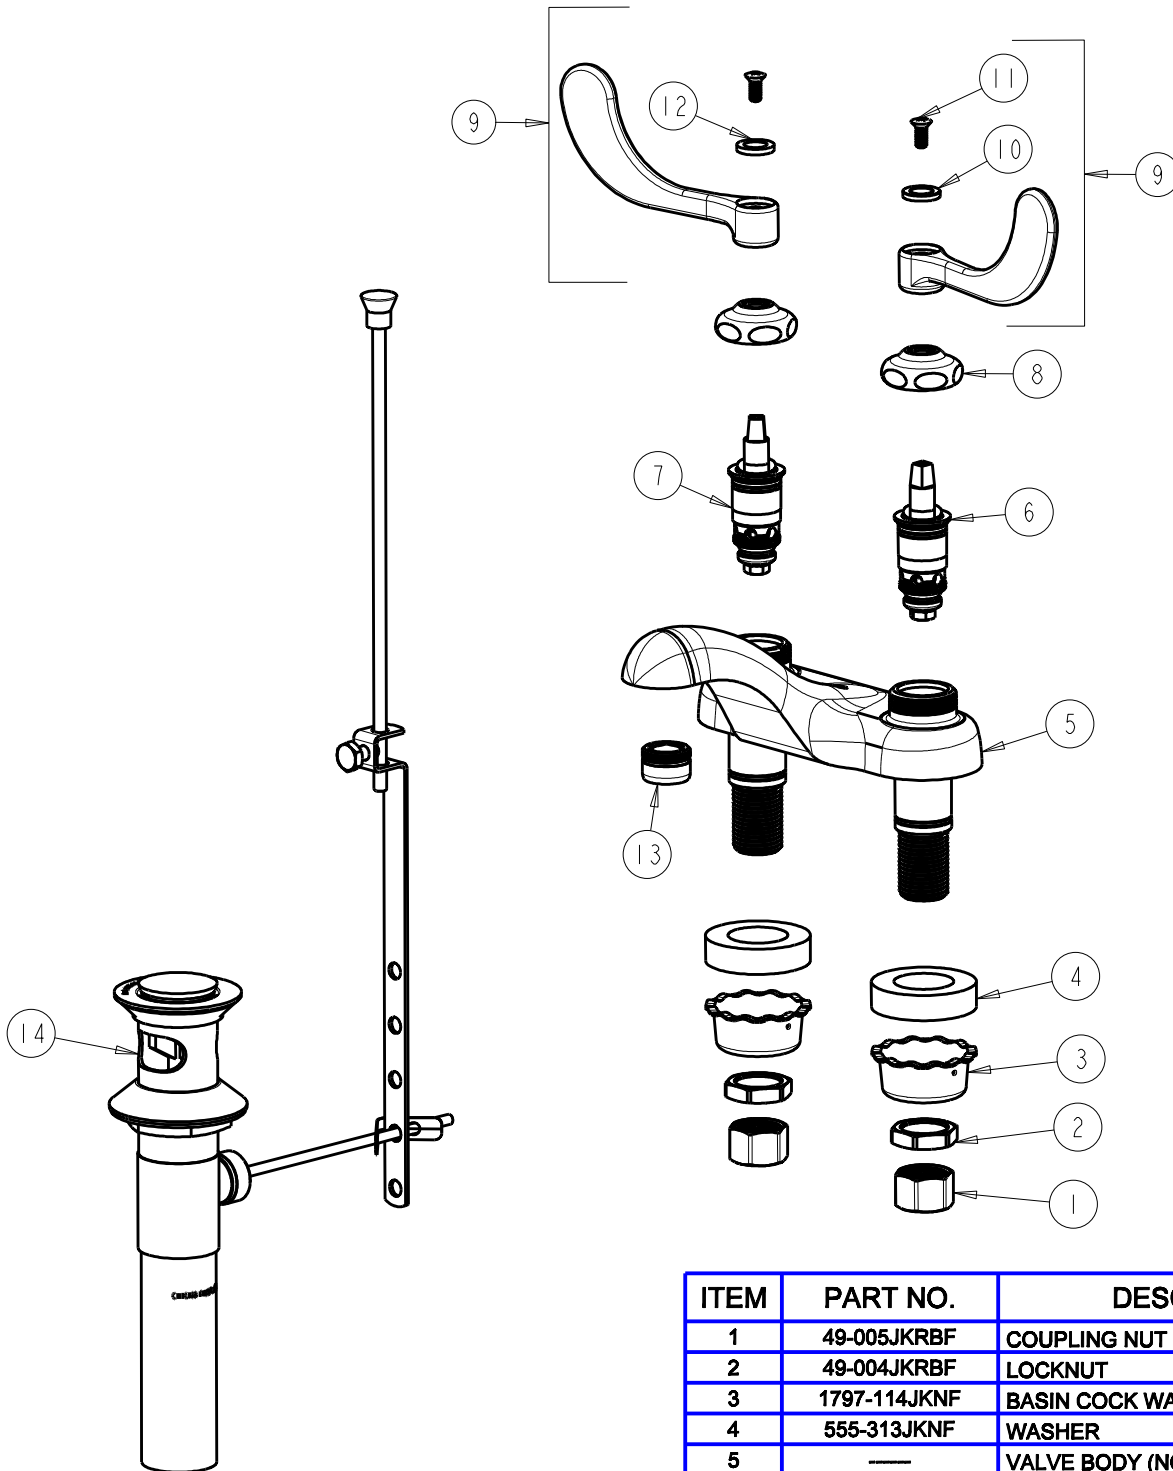

CHICAGO FAUCETS
a Geberit company

2100 South Clearwater Drive
Des Plaines, IL 60018
Phone: 847-803-5000
Fax: 847-803-5454
www.chicagofaucets.com

REPAIR PARTS

FITTING NO.
797-317ABCP
SUBMITTED MODEL NO.

FOR TECHNICAL ASSISTANCE
1-800-TEC-TRUE (1-800-832-8783)

BY: JAR DATE: 10-28-11
CHK: [Signature] REV:

ITEM NO.

ITEM	PART NO.	DESCRIPTION
1	49-005JKRBF	COUPLING NUT
2	49-004JKRBF	LOCKNUT
3	1797-114JKNF	BASIN COCK WASHER
4	555-313JKNF	WASHER
5	—	VALVE BODY (NOT SOLD SEPARATELY)
6	1-099XTJKABNF	QUATURN UNIT (RH)
7	1-100XTJKABNF	QUATURN UNIT (LH)
8	1-214JKCP	CAP
9	317-PRJKCP	HANDLE, 4" WRISTBLADE (PAIR)
10	633-123JKNF	INDEX BUTTON (BLUE)
11	420-010JKRCF	SCREW, 10-32 UNC PH 1/2
12	633-023JKNF	INDEX BUTTON (RED)
13	E12JKCP	SOFTFLO OUTLET
14	1222-KJKCP	POP-UP WASTE