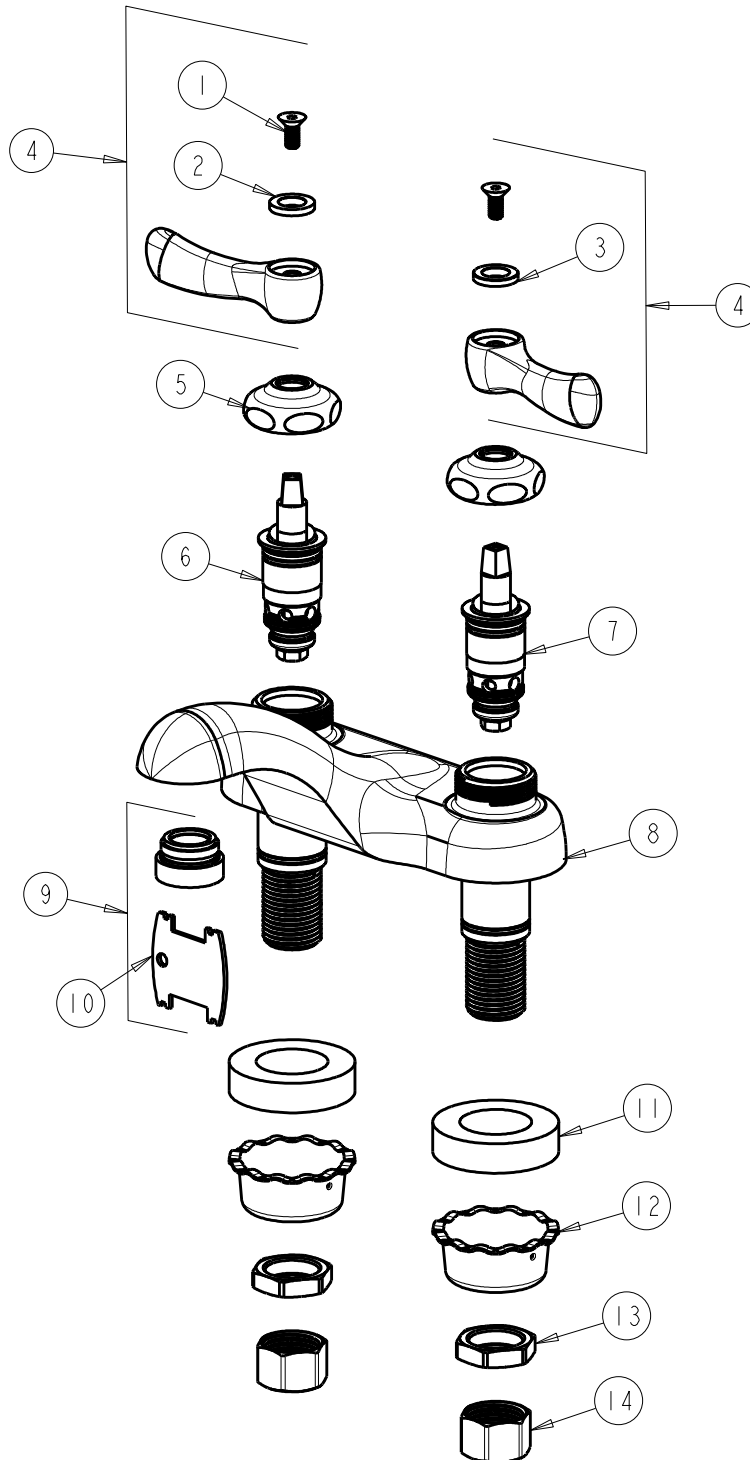

CHICAGO FAUCETS
a Geberit company

2100 South Clearwater Drive
Des Plaines, IL 60018
Phone: 847-803-5000
Fax: 847-803-5454
www.chicagofaucets.com

REPAIR PARTS

FITTING NO.

802-VE39VPABCP

SUBMITTED MODEL NO.

ITEM NO.

FOR TECHNICAL ASSISTANCE
1-800-TEC-TRUE (1-800-832-8783)

BY: SID DATE: 06-26-12

CHK: *[Signature]* REV:

ITEM	PART NO.	DESCRIPTION	ITEM	PART NO.	DESCRIPTION
1	420-020JKNF	SCREW, 1/8 FLAT HEX HEAD X 1/2	8	---	VALVE BODY NOT SOLD SEPARATELY
2	633-023JKNF	INDEX BUTTON (RED)	9	E39VPJKCP	VP ECONOFLO SPRAY OUTLET w/KEY
3	633-123JKNF	INDEX BUTTON (BLUE)	10	3-024JKRCF	KEY, VP
4	390-PRJKCP	LEVER HANDLE ASSEMBLY (PAIR)	11	555-313JKNF	WASHER
5	1-214JKCP	CAP	12	1797-114JKNF	BASIN COCK WASHER
6	1-100XTJKABNF	QUATURN CARTRIDGE (LH)	13	49-004JKRBF	LOCKNUT
7	1-099XTJKABNF	QUATURN CARTRIDGE (RH)	14	49-005JKRBF	COUPLING NUT