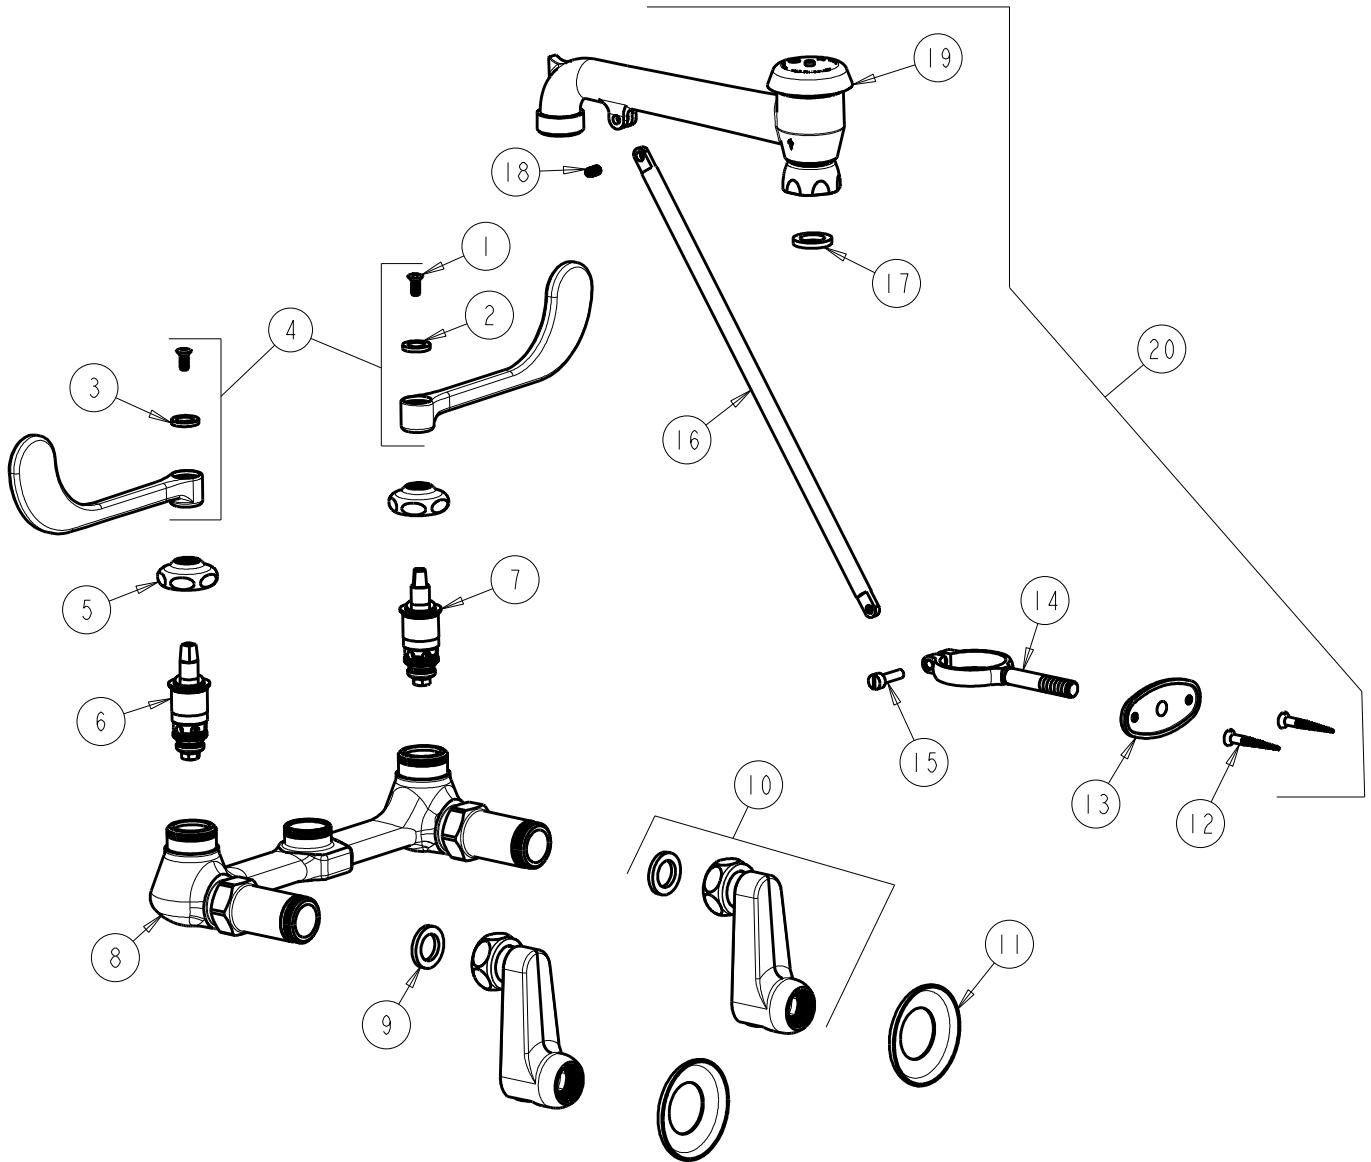

CHICAGO FAUCETS
a Geberit company

2100 South Clearwater Drive
Des Plaines, IL 60018
Phone: 847-803-5000
Fax: 847-803-5454
www.chicagofaucets.com

REPAIR PARTS

FITTING NO.

814-VBCP

SUBMITTED MODEL NO.

ITEM NO.

BY: JAR DATE: 05-23-02

CHK: *[Signature]* REV: 11-03-11

FOR TECHNICAL ASSISTANCE
1-800-TEC-TRUE (1-800-832-8783)

ITEM	PART NO.	DESCRIPTION	ITEM	PART NO.	DESCRIPTION
1	420-010JKRCF	SCREW, 10-32 UNC PH 1/2	12	173-006JKCP	FLAT HEAD WOOD SCREW
2	633-023JKNF	INDEX BUTTON (RED)	13	173-109JKCP	FLANGE
3	633-123JKNF	INDEX BUTTON (BLUE)	14	173-010JKCP	PIPE SUPPORT
4	319-PRJKCP	WRISTBLADE HANDLE (PAIR)	15	173-012JKCP	SCREW
5	1-214JKCP	CAP	16	897-018JKCP	BRACE ROD, 12"
6	1-099XTJKNF	QUATURN CARTRIDGE (RH)	17	340-004JKNF	CELCON WASHER
7	1-100XTJKNF	QUATURN CARTRIDGE (LH)	18	665-116JKNF	SET SCREW
8	---	VALVE BODY (NOT SOLD SEPARATELY)	19	---	SPOUT (NOT SOLD SEPARATELY)
9	1-011JKNF	WASHER, .97 X .62 X .12	20	814-SVBJKCP	CAST SPOUT ASSEMBLY
10	RJKABCP	SUPPLY ARM WITH BUILT-IN SHUT-OFF			
11	1-055JKCP	FLANGE			