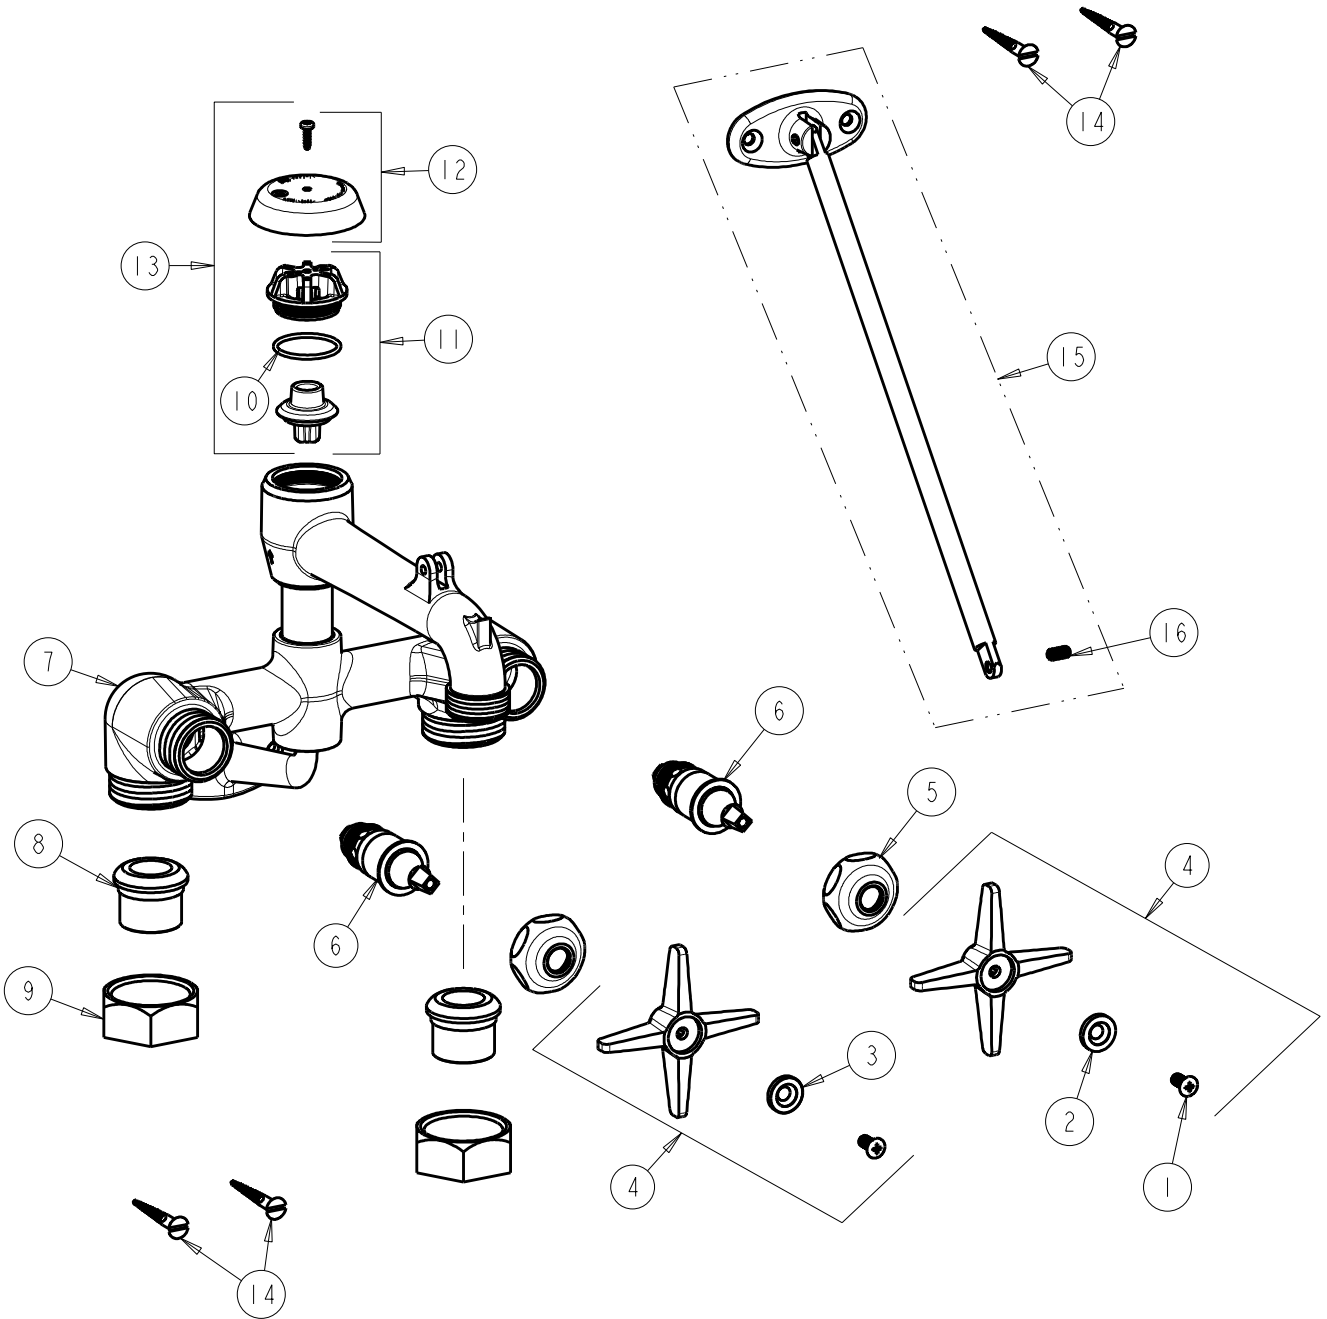

CHICAGO FAUCETS
a Geberit company

2100 South Clearwater Drive
Des Plaines, IL 60018
Phone: 847-803-5000
Fax: 847-803-5454
www.chicagofaucets.com

REPAIR PARTS

FITTING NO.
835-SFBRCF
SUBMITTED MODEL NO.

FOR TECHNICAL ASSISTANCE
1-800-TEC-TRUE (1-800-832-8783)

BY: SID DATE: 03-25-11
CHK: *[Signature]* REV: 06-14-12

ITEM NO.

ITEM	PART NO.	DESCRIPTION	ITEM	PART NO.	DESCRIPTION
1	420-010JKRCF	SCREW, 10-32 UNC PH 1/2	9	177-002JKRCF	UNION NUT
2	633-023JKNF	INDEX BUTTON (RED)	10	80-007JKNF	O RING 0.989 X .070
3	633-123JKNF	INDEX BUTTON (BLUE)	11	892-302JKNF	VACUUM BREAKER REPAIR KIT
4	633-PRJKCP	4-ARM HANDLE ASSEMBLY	12	892-254JKKCP	VACUUM BREAKER COVER w/ SCREW
5	1-214JKCP	CAP	13	892-402JKKNF	KIT, VACUUM BREAKER ASSEMBLY
6	1-100XTJKNF	QUATURN CARTRIDGE (LH)	14	173-006JKCP	FLAT HEAD WOOD SCREW
7	-----	VALVE BODY	15	897-013JKKCP	BRACE ROD ASSEMBLY
8	177-003JKRCF	UNION TAILPIECE	16	665-116JKNF	SET SCREW