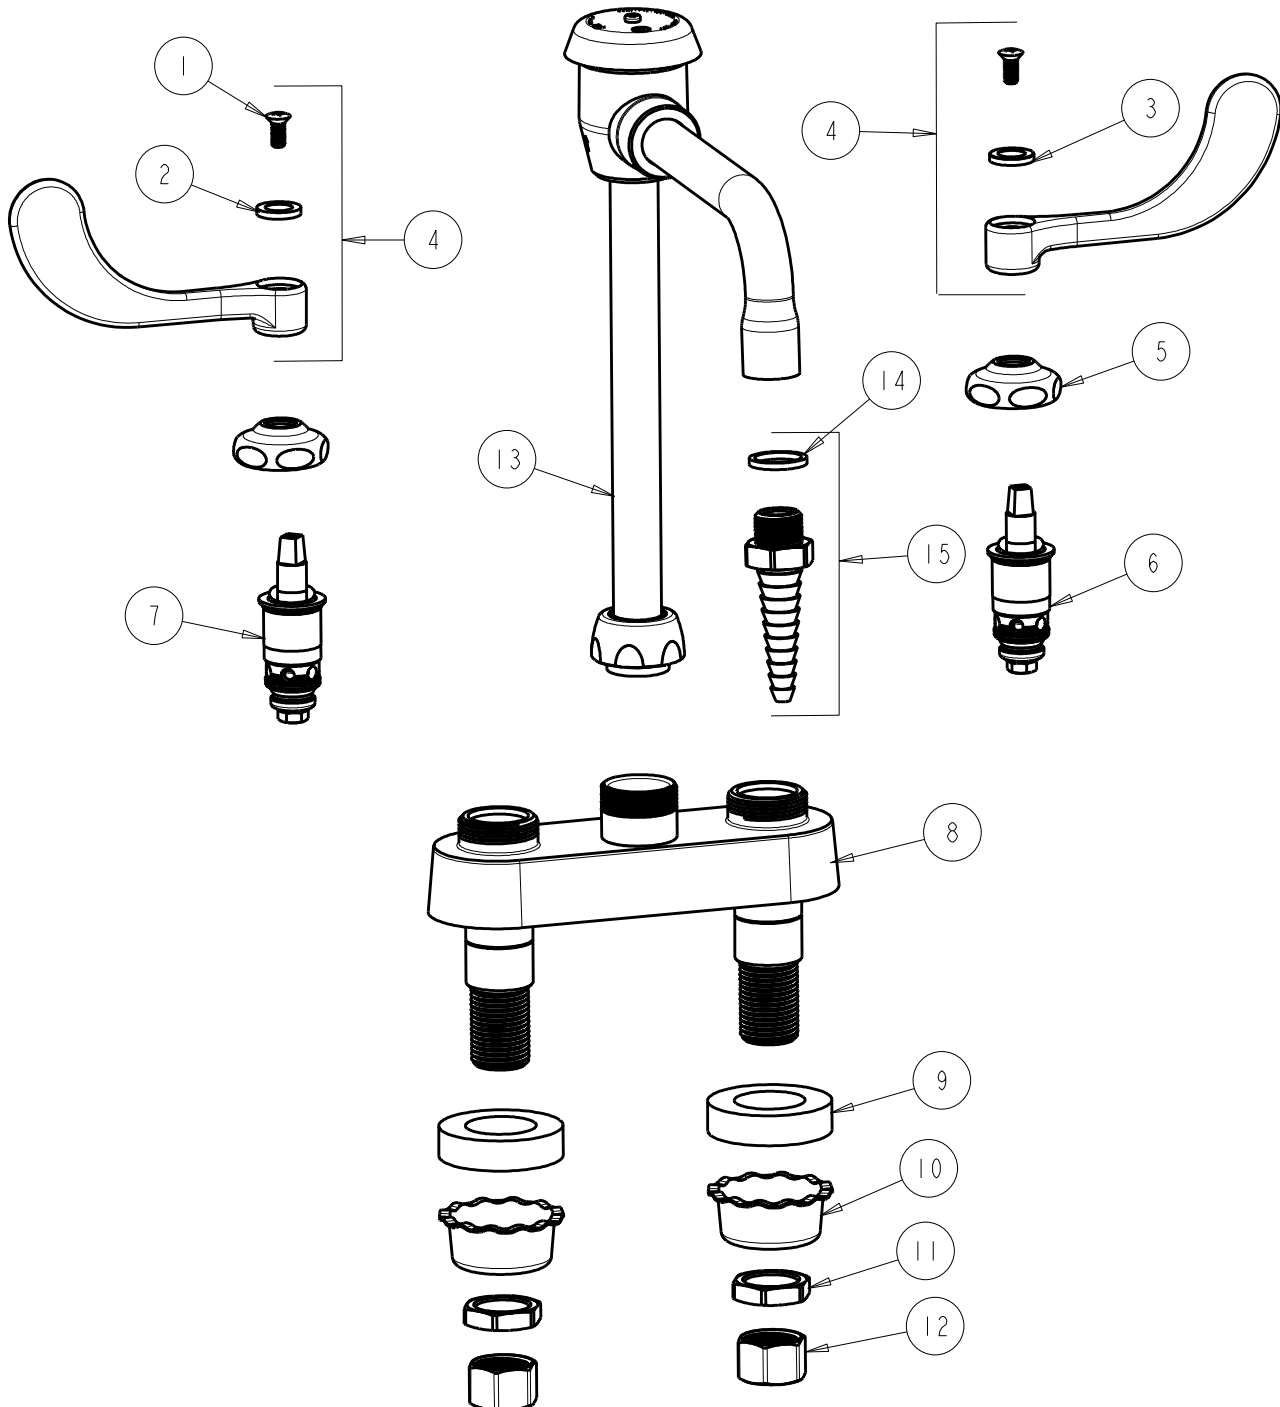

CHICAGO FAUCETS
a Geberit company

2100 South Clearwater Drive
Des Plaines, IL 60018
Phone: 847-803-5000
Fax: 847-803-5454
www.chicagofaucets.com

REPAIR PARTS

FITTING NO.

895-317GN2BVBE7CP

SUBMITTED MODEL NO.

BY: SID DATE: 11-04-11

CHK: *[Signature]* REV:

ITEM NO.

FOR TECHNICAL ASSISTANCE
1-800-TEC-TRUE (1-800-832-8783)

ITEM	PART NO.	DESCRIPTION	ITEM	PART NO.	DESCRIPTION
1	420-010JKRCF	SCREW, 10-32 UNC PH 1/2	9	555-313JKNF	WASHER
2	633-023JKNF	INDEX BUTTON (RED)	10	1797-114JKNF	BASIN COCK WASHER
3	633-123JKNF	INDEX BUTTON (BLUE)	11	49-004JKRBF	LOCKNUT
4	317-PRJKCP	HANDLE, 4" WRISTBLADE (PAIR)	12	49-005JKRBF	COUPLING NUT
5	1-214JKCP	CAP	13	GN2BVBJKCP	VACUUM BREAKER SWING SPOUT
6	1-099XTJKNF	QUATURN CARTRIDGE (RH)	14	229-003JKNF	WASHER
7	1-100XTJKNF	QUATURN CARTRIDGE (LH)	15	E7JKCP	SERRATED HOSE NOZZLE
8	---	VALVE BODY (NOT SOLD SEPARATELY)			