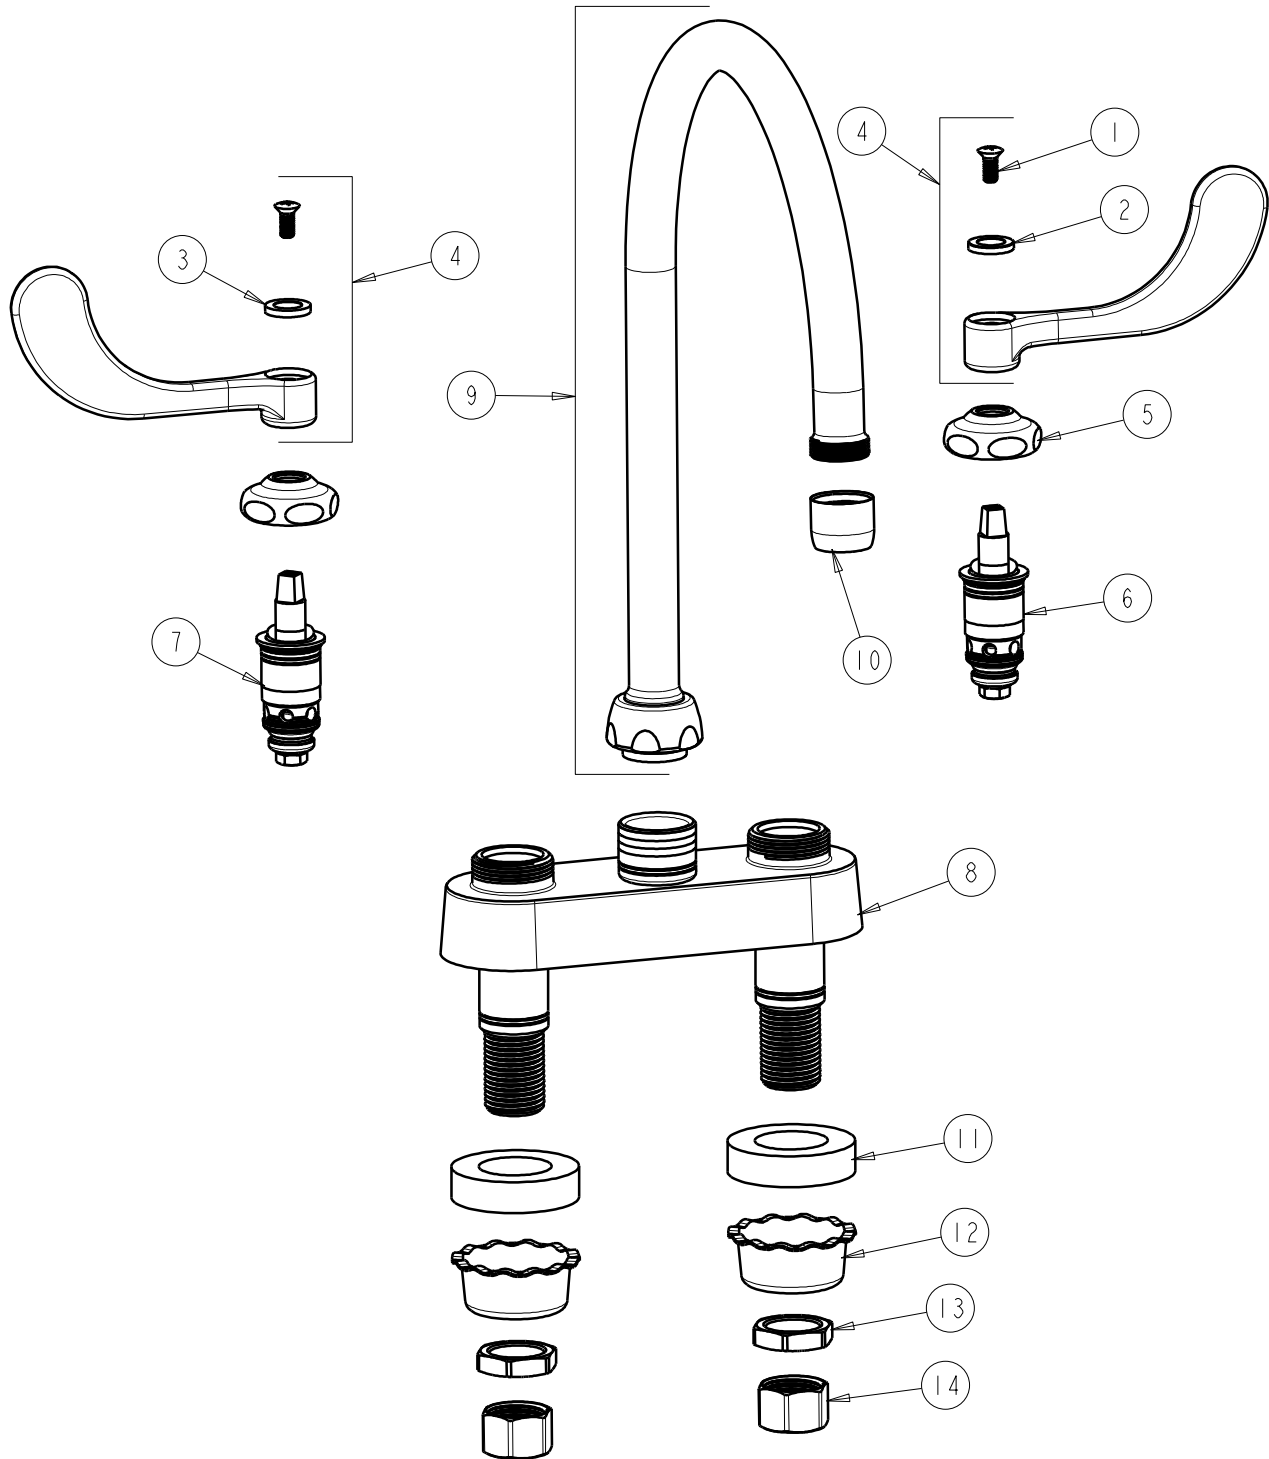

BY: SID

DATE: 05-21-09

CHK: *[Signature]*

REV:

ITEM NO.

FOR TECHNICAL ASSISTANCE
1-800-TEC-TRUE (1-800-832-8783)

ITEM	PART NO.	DESCRIPTION	ITEM	PART NO.	DESCRIPTION
1	420-010JKRCF	SCREW, 10-32 UNC PH 1/2	8	-----	VALVE BODY (NOT SOLD SEPARATELY)
2	633-123JKNF	INDEX BUTTON (BLUE)	9	GN8AE3JKCP	FOR PARTS SEE GN8AE3JKCP
3	633-023JKNF	INDEX BUTTON (RED)	10	E3JKCP	SOFTFLO AERATOR OUTLET
4	317-PRJKCP	HANDLE, 4" WRISTBLADE (PAIR)	11	555-313JKNF	WASHER
5	1-214JKCP	CAP	12	1797-114JKNF	BASIN COCK WASHER
6	AB1-099XTJKNF	QUATURN UNIT (RH)	13	49-004JKRBF	LOCKNUT
7	AB1-100XTJKNF	QUATURN UNIT (LH)	14	49-005JKRBF	COUPLING NUT