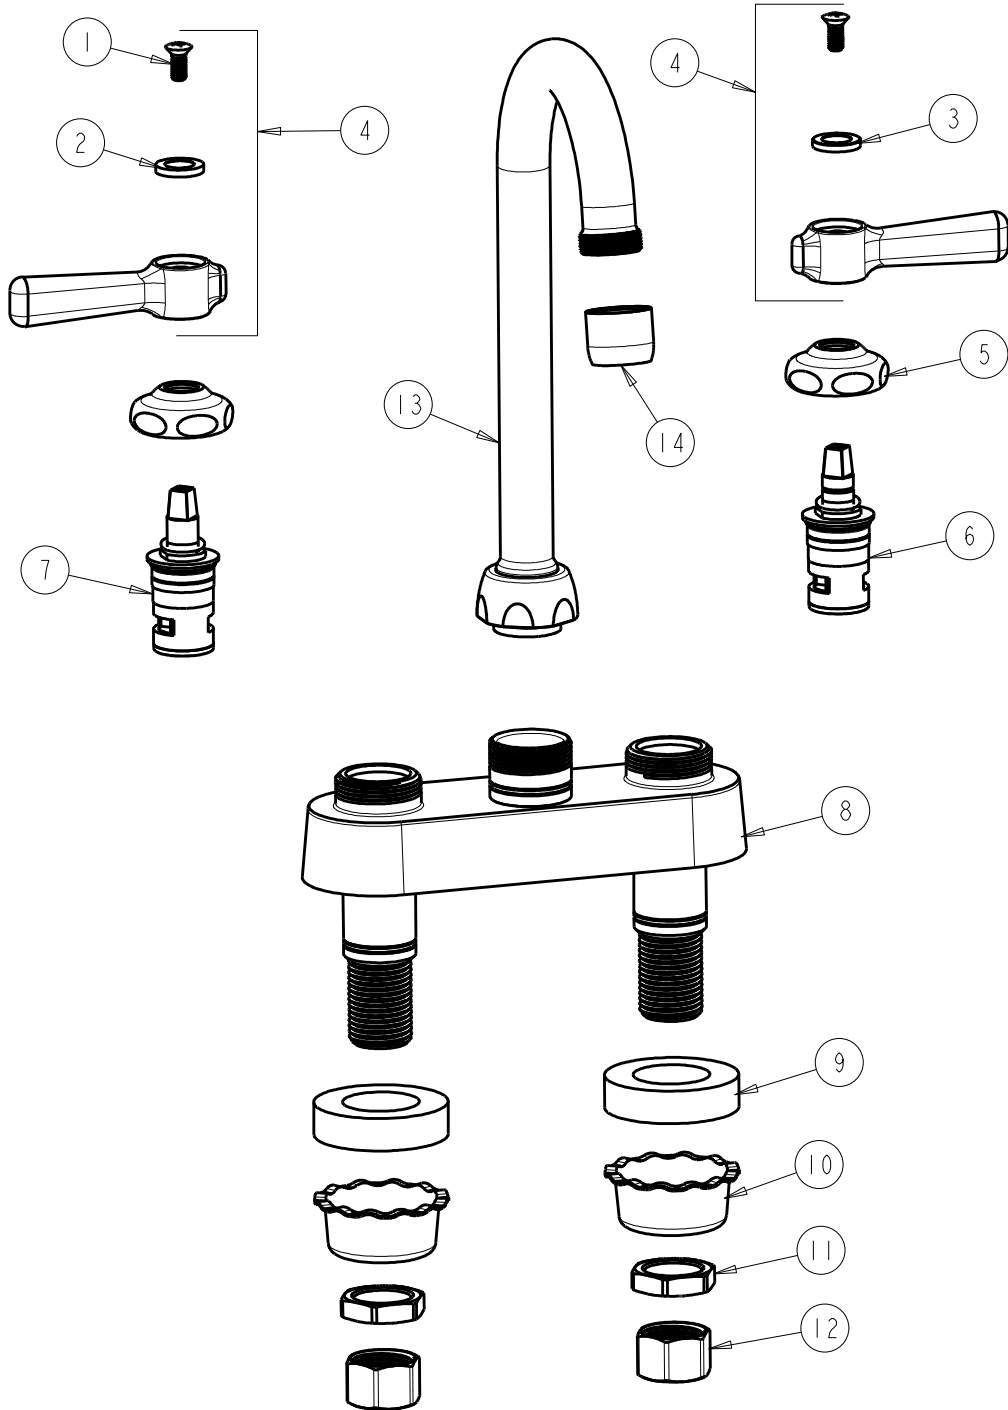

BY: SID DATE: 12-05-11

CHK: *[Signature]* REV:

FITTING NO.

895-E35XKABCP

SUBMITTED MODEL NO.

ITEM NO.

ITEM	PART NO.	DESCRIPTION	ITEM	PART NO.	DESCRIPTION
1	420-010JKRCF	SCREW, 10-32 UNC PH 1/2	8	---	VALVE BODY (NOT SOLD SEPARATELY)
2	633-023JKNF	INDEX BUTTON (RED)	9	555-313JKNF	WASHER
3	633-123JKNF	INDEX BUTTON (BLUE)	10	1797-114JKNF	BASIN COCK WASHER
4	369-PRJKCP	LEVER HANDLE ASSEMBLY (PAIR)	11	49-004JKRBF	LOCKNUT
5	1-214JKCP	CAP	12	49-005JKRBF	COUPLING NUT
6	1-099XKJKABNF	RH CERAMIC CARTRIDGE 1/4	13	GN1AJKCP	SPOUT
7	1-100XKJKABNF	LH CERAMIC CARTRIDGE 1/4	14	E35JKCP	SOFTFLO AERATOR 1.5 GPM