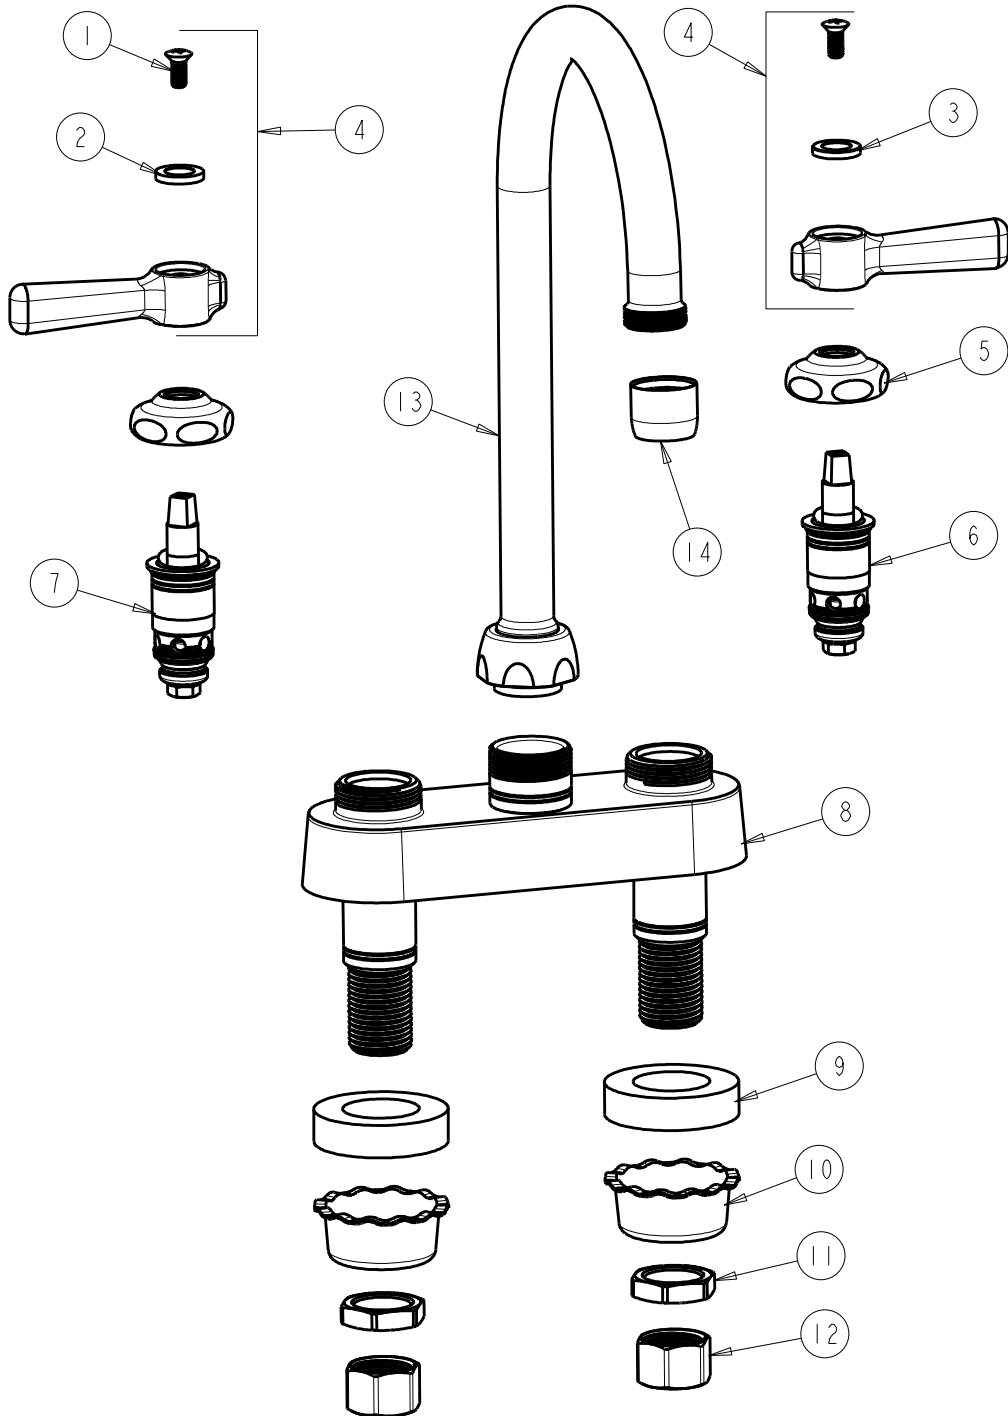

CHICAGO FAUCETS

a Geberit company

FOR TECHNICAL ASSISTANCE
1-800-TEC-TRUE (1-800-832-8783)

2100 South Clearwater Drive
Des Plaines, IL 60018
Phone: 847-803-5000
Fax: 847-803-5454
www.chicagofaucets.com

REPAIR PARTS

BY: SID DATE: 12-05-11
CHK: *[Signature]* REV:

FITTING NO.

895-GN2AE35ABCP

SUBMITTED MODEL NO.

ITEM NO.

ITEM	PART NO.	DESCRIPTION	ITEM	PART NO.	DESCRIPTION
1	420-010JKRCF	SCREW, 10-32 UNC PH 1/2	8	---	VALVE BODY (NOT SOLD SEPARATELY)
2	633-023JKNF	INDEX BUTTON (RED)	9	555-313JKNF	WASHER
3	633-123JKNF	INDEX BUTTON (BLUE)	10	1797-114JKNF	BASIN COCK WASHER
4	369-PRJKCP	LEVER HANDLE ASSEMBLY (PAIR)	11	49-004JKRBF	LOCKNUT
5	1-214JKCP	CAP	12	49-005JKRBF	COUPLING NUT
6	1-099XTJKABNF	QUATURN CARTRIDGE (RH)	13	GN2AJKCP	SPOUT
7	1-100XTJKABNF	QUATURN CARTRIDGE (LH)	14	E35JKCP	SOFTFLO AERATOR 1.5 GPM