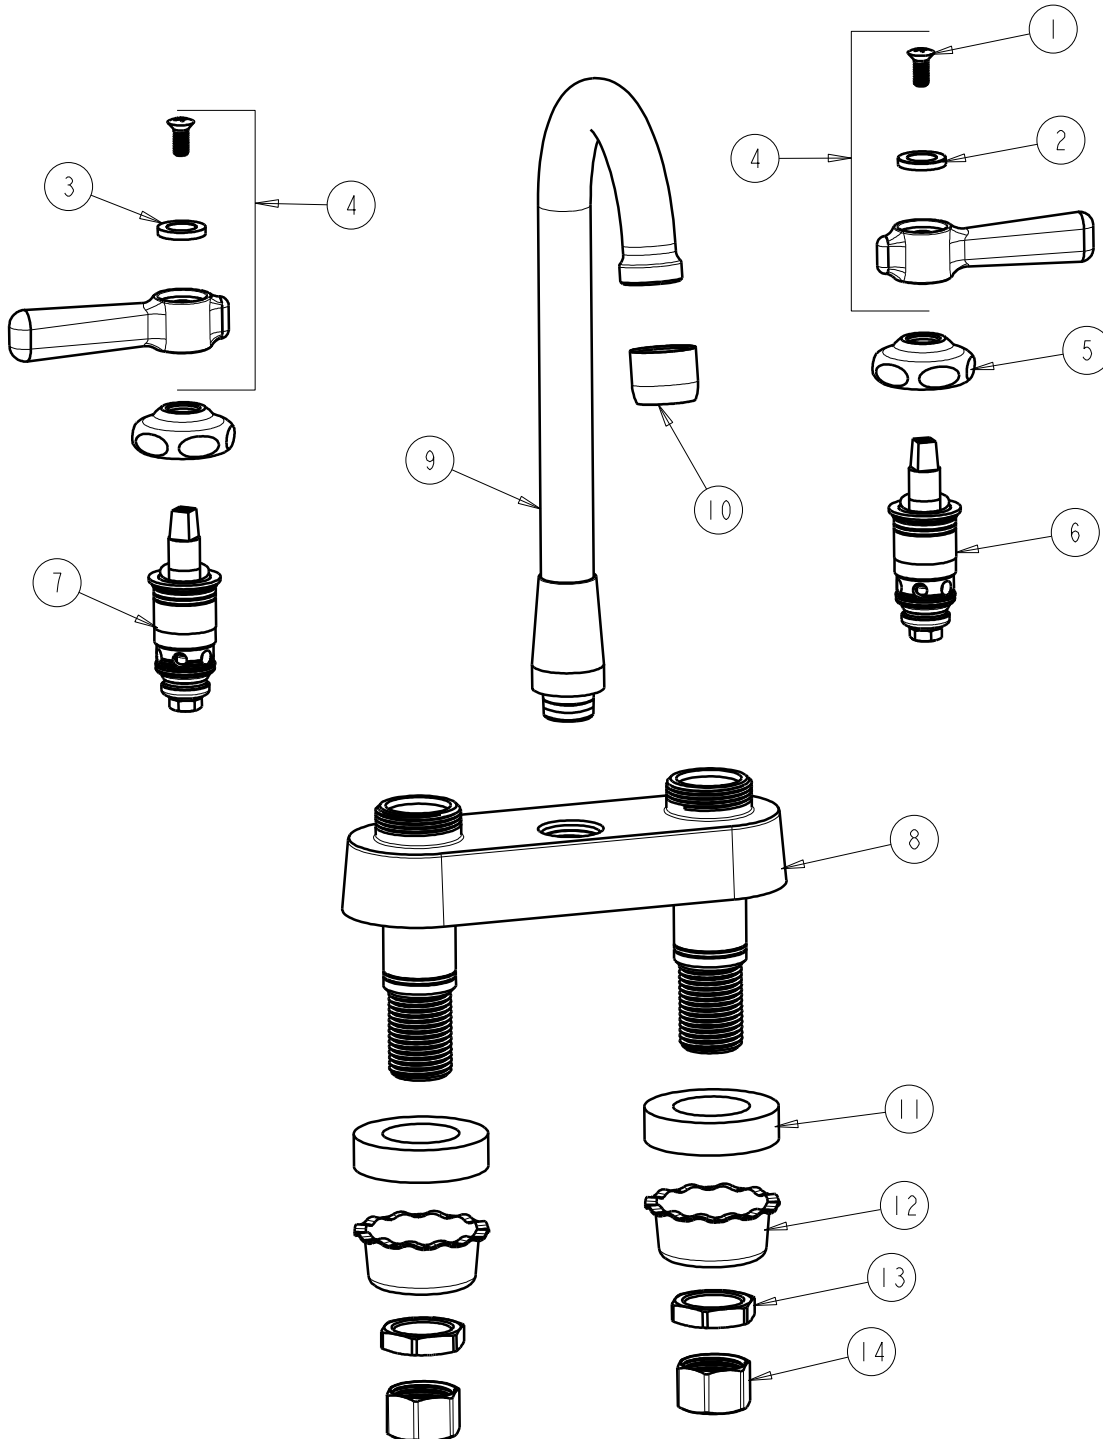

CHICAGO FAUCETS
a Geberit company

2100 South Clearwater Drive
Des Plaines, IL 60018
Phone: 847-803-5000
Fax: 847-803-5454
www.chicagofaucets.com

REPAIR PARTS

FITTING NO.

895-RGD1ABCP

SUBMITTED MODEL NO.

BY: SID

DATE: 05-21-09

CHK: *[Signature]*

REV:

ITEM NO.

FOR TECHNICAL ASSISTANCE
1-800-TEC-TRUE (1-800-832-8783)

ITEM	PART NO.	DESCRIPTION	ITEM	PART NO.	DESCRIPTION
1	420-010JKRCF	SCREW, 10-32 UNC PH 1/2	8	-----	VALVE BODY (NOT SOLD SEPARATELY)
2	633-123JKNF	INDEX BUTTON (BLUE)	9	GNRGD1JKCP	SPOUT ASSEMBLY
3	633-023JKNF	INDEX BUTTON (RED)	10	E3JKCP	SOFTFLO AERATOR OUTLET
4	369-PRJKCP	LEVER HANDLE ASSEMBLY (PAIR)	11	555-313JKNF	WASHER
5	1-214JKCP	CAP	12	1797-114JKNF	BASIN COCK WASHER
6	AB1-099XTJKNF	QUATURN UNIT (RH)	13	49-004JKRBF	LOCKNUT
7	AB1-100XTJKNF	QUATURN UNIT (LH)	14	49-005JKRBF	COUPLING NUT