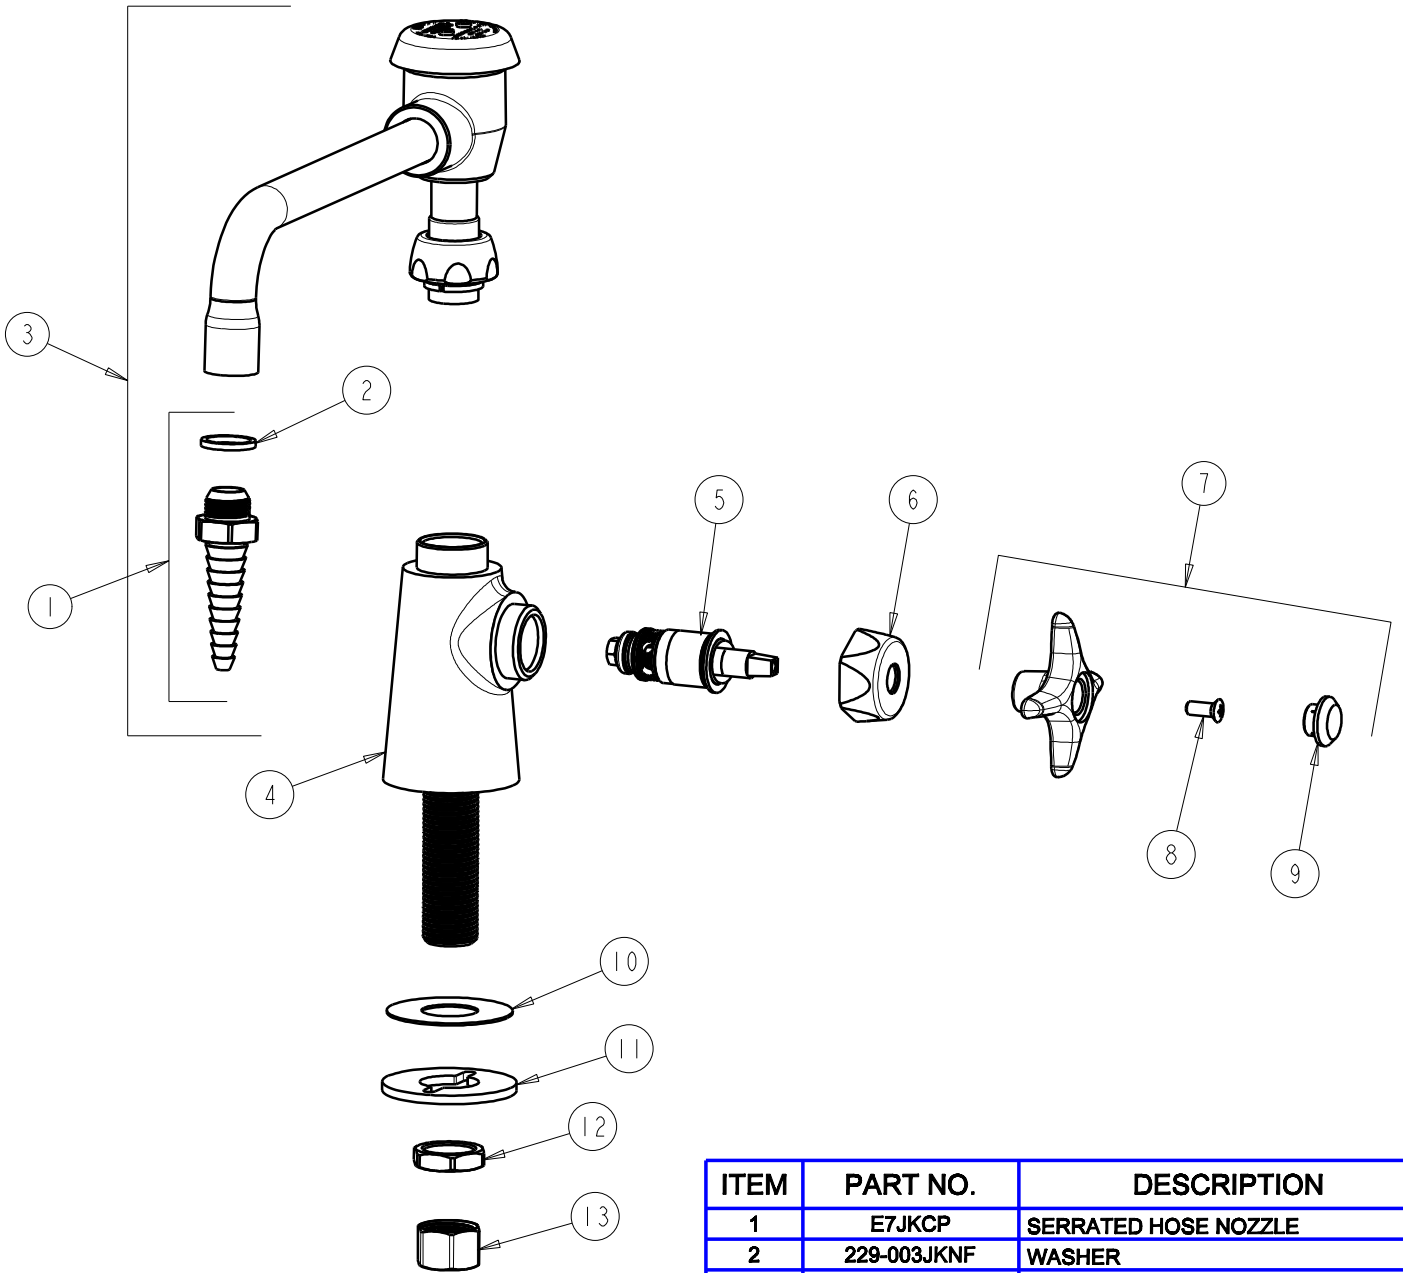

CHICAGO FAUCETS
a Geberit company

2100 South Clearwater Drive
Des Plaines, IL 60018
Phone: 847-803-5000
Fax: 847-803-5454
www.chicagofaucets.com

REPAIR PARTS

BY: SID DATE: 04-16-09
CHK: *[Signature]* REV:

FITTING NO.
926-VBE7CP
SUBMITTED MODEL NO.

ITEM NO.

FOR TECHNICAL ASSISTANCE
1-800-TEC-TRUE (1-800-832-8783)

ITEM	PART NO.	DESCRIPTION
1	E7JKCP	SERRATED HOSE NOZZLE
2	229-003JKNF	WASHER
3	L8BVBE7JKCP	VACUUM BREAKER SWING SPOUT
4	---	BODY VALVE (NOT SOLD SEPARATELY)
5	217-XTLHJKNF	CARTRIDGE, SLO-COMPRESSION
6	444-005JKCP	CAP
7	204-CWJKCP	HANDLE ASSEMBLY
8	420-010JKRCF	SCREW, 10-32 UNC PH 1/2
9	216-178JKNF	BUTTON 'CW'
10	52-007JKNF	WASHER, RUBBER
11	807-112JKNF	WASHER
12	49-004JKRBF	LOCKNUT
13	49-005JKRBF	COUPLING NUT