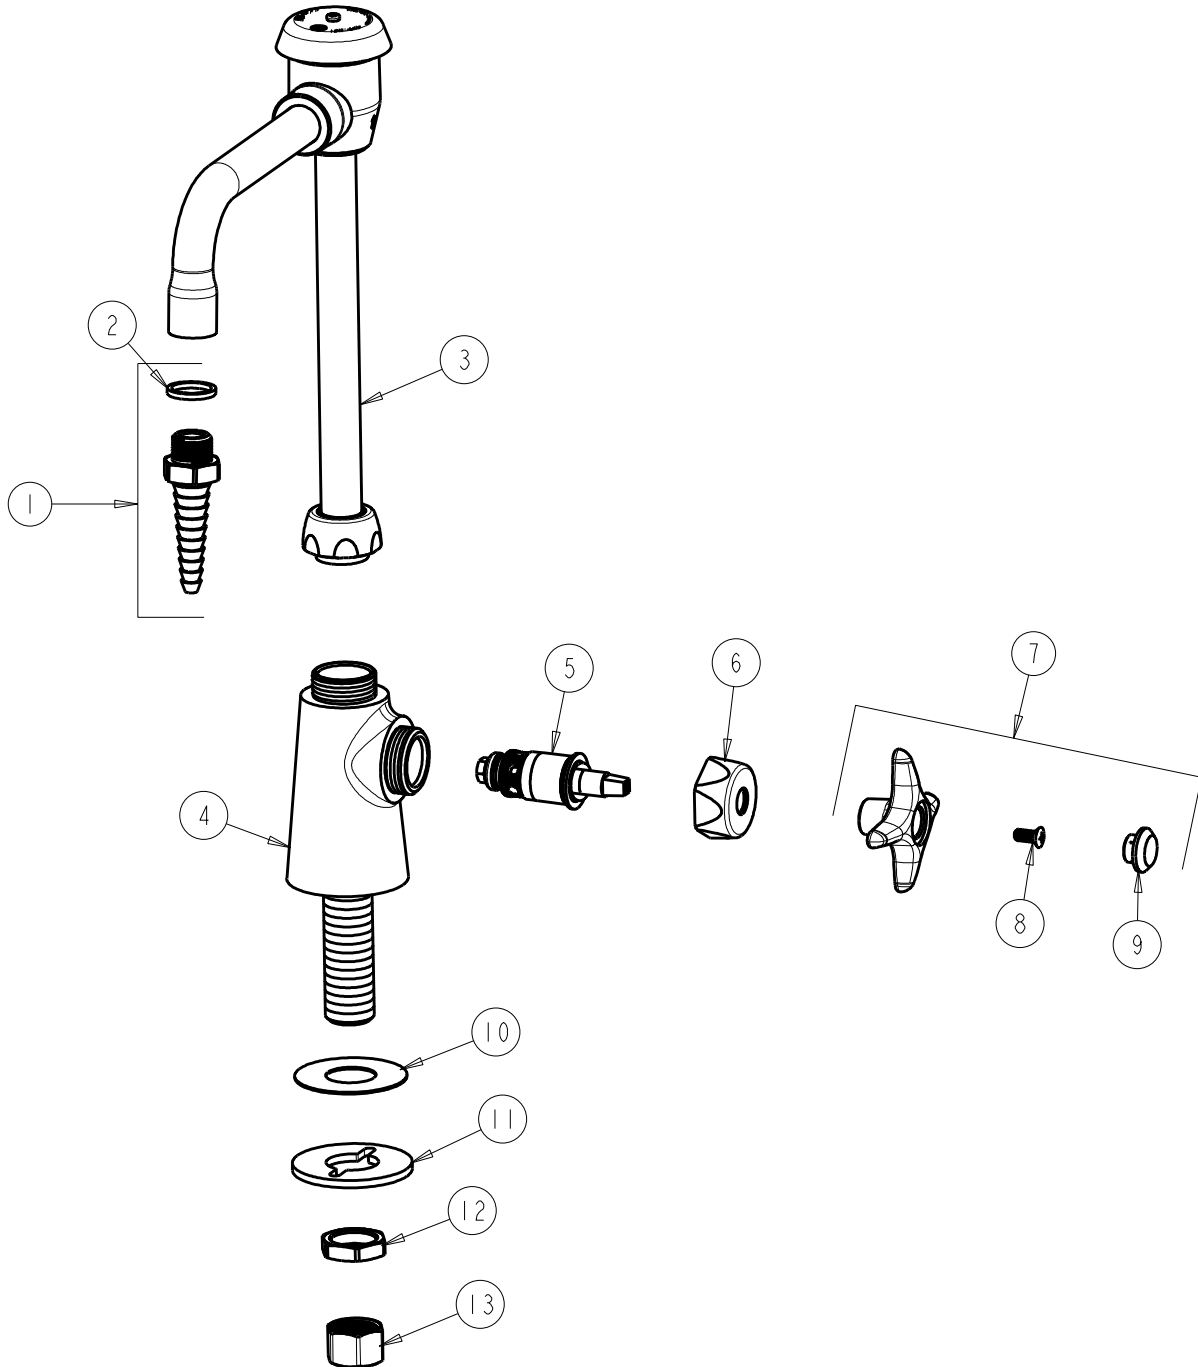

CHICAGO FAUCETS
a Geberit company

2100 South Clearwater Drive
Des Plaines, IL 60018
Phone: 847-803-5000
Fax: 847-803-5454
www.chicagofaucets.com

REPAIR PARTS

FITTING NO.

928-HWCP

SUBMITTED MODEL NO.

ITEM NO.

BY: SID DATE: 10-25-11

CHK: *[Signature]* REV:

FOR TECHNICAL ASSISTANCE
1-800-TEC-TRUE (1-800-832-8783)

| ITEM | PART NO. | DESCRIPTION | ITEM | PART NO. | DESCRIPTION |
|------|--------------|----------------------------------|------|--------------|-------------------------|
| 1 | E7JKCP | SERRATED HOSE NOZZLE | 8 | 420-010JKRCF | SCREW, 10-32 UNC PH 1/2 |
| 2 | 229-003JKNF | WASHER | 9 | 216-128JKNF | BUTTON 'HW' |
| 3 | GN2BVBJKCP | VACUUM BREAKER SWING SPOUT | 10 | 52-007JKNF | WASHER, RUBBER |
| 4 | --- | VALVE BODY (NOT SOLD SEPARATELY) | 11 | 807-112JKNF | WASHER |
| 5 | 217-XTLHJKNF | CARTRIDGE, SLO-COMPRESSION (LH) | 12 | 49-004JKRBF | LOCKNUT |
| 6 | 444-005JKCP | CAP | 13 | 49-005JKRBF | COUPLING NUT |
| 7 | 204-HWJKCP | HANDLE ASSEMBLY | | | |