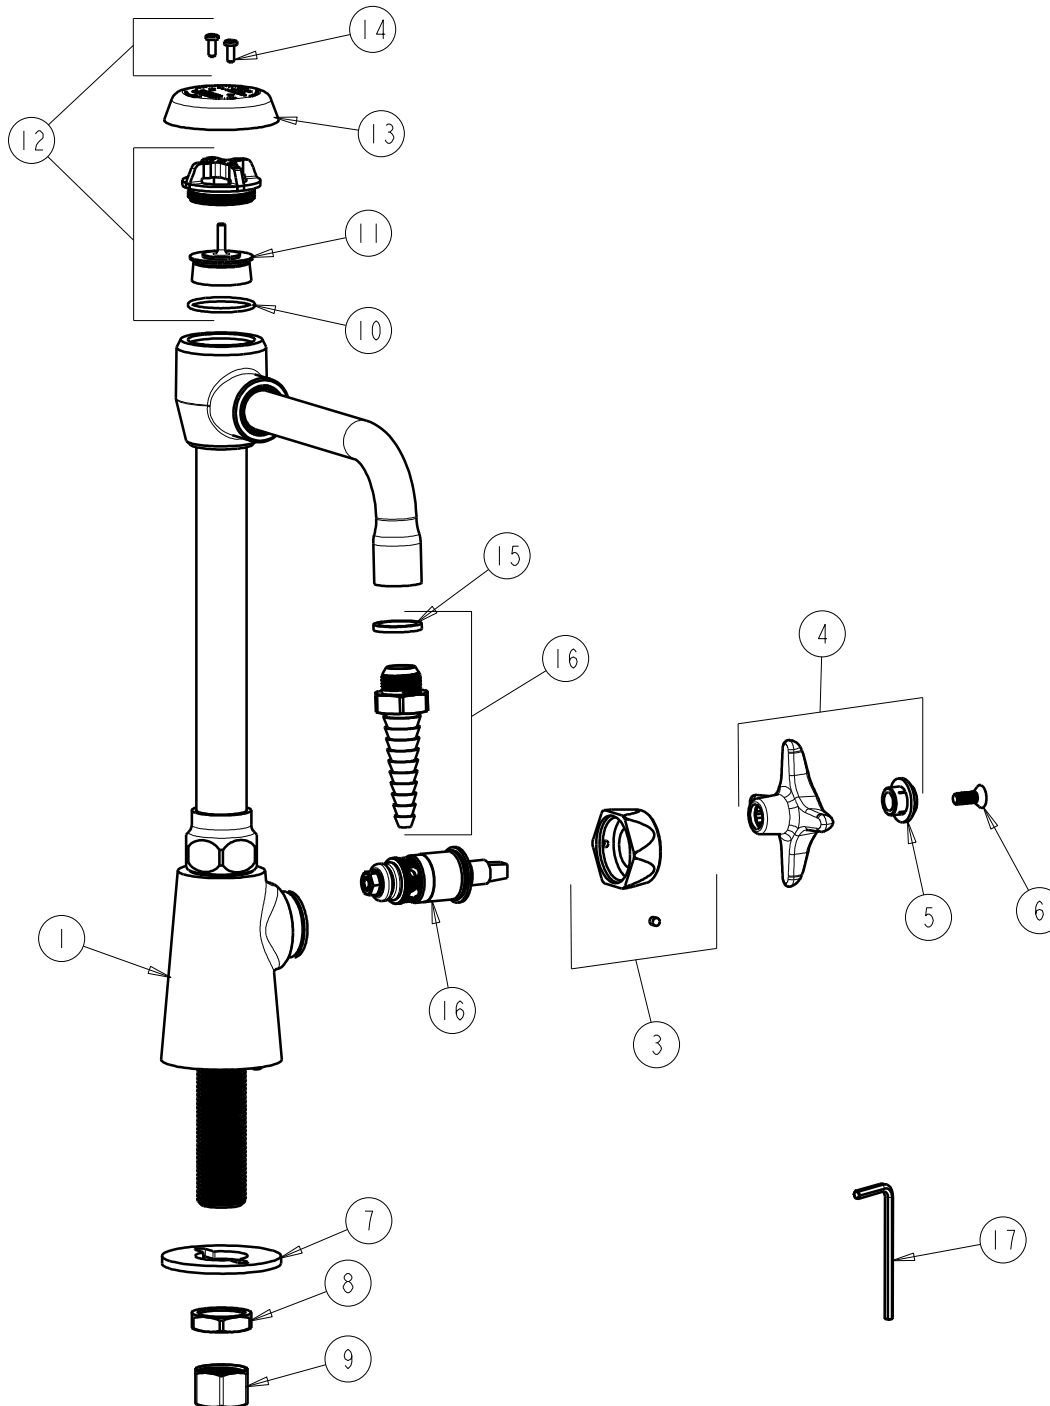

CHICAGO FAUCETS
a Geberit company

2100 South Clearwater Drive
Des Plaines, IL 60018
Phone: 847-803-5000
Fax: 847-803-5454
www.chicagofaucets.com

REPAIR PARTS

FITTING NO.

928-VRCP

SUBMITTED MODEL NO.

ITEM NO.

FOR TECHNICAL ASSISTANCE
1-800-TEC-TRUE (1-800-832-8783)

BY: SID DATE: 01-07-03

CHK: *[Signature]* REV: 04-17-09

ITEM	PART NO.	DESCRIPTION	ITEM	PART NO.	DESCRIPTION
1	—	BODY VALVE (NOT SOLD SEPARATELY)	11	892-032JKNF	VACUUM BREAKER DISC ASSEMBLY
3	444-105JKCP	VP CAP NUT WITH VR SCREW	12	892-202JKNF	VACUUM BREAKER REPAIR KIT
4	204-CWJKCP	HANDLE ASSEMBLY (CW)	13	892-154JKCP	VACUUM BREAKER COVER
5	216-178JKNF	BUTTON 'CW'	14	333-321JKNF	VACUUM BREAKER TORX SCREW
6	420-020JKNF	SCREW, 1/8 FLAT HEX HEAD X 1/2	15	229-003JKNF	WASHER
7	807-112JKNF	WASHER	16	217-XTLHJKNF	CARTRIDGE, SLO-COMPRESSION
8	49-004JKRBF	LOCKNUT	17	E7JKCP	SERRATED HOSE NOZZLE
9	49-005JKRBF	COUPLING NUT	17	420-022JKNF	VANDAL PROOF WRENCH, 1/8 HEX
10	80-007JKNF	O-RING			