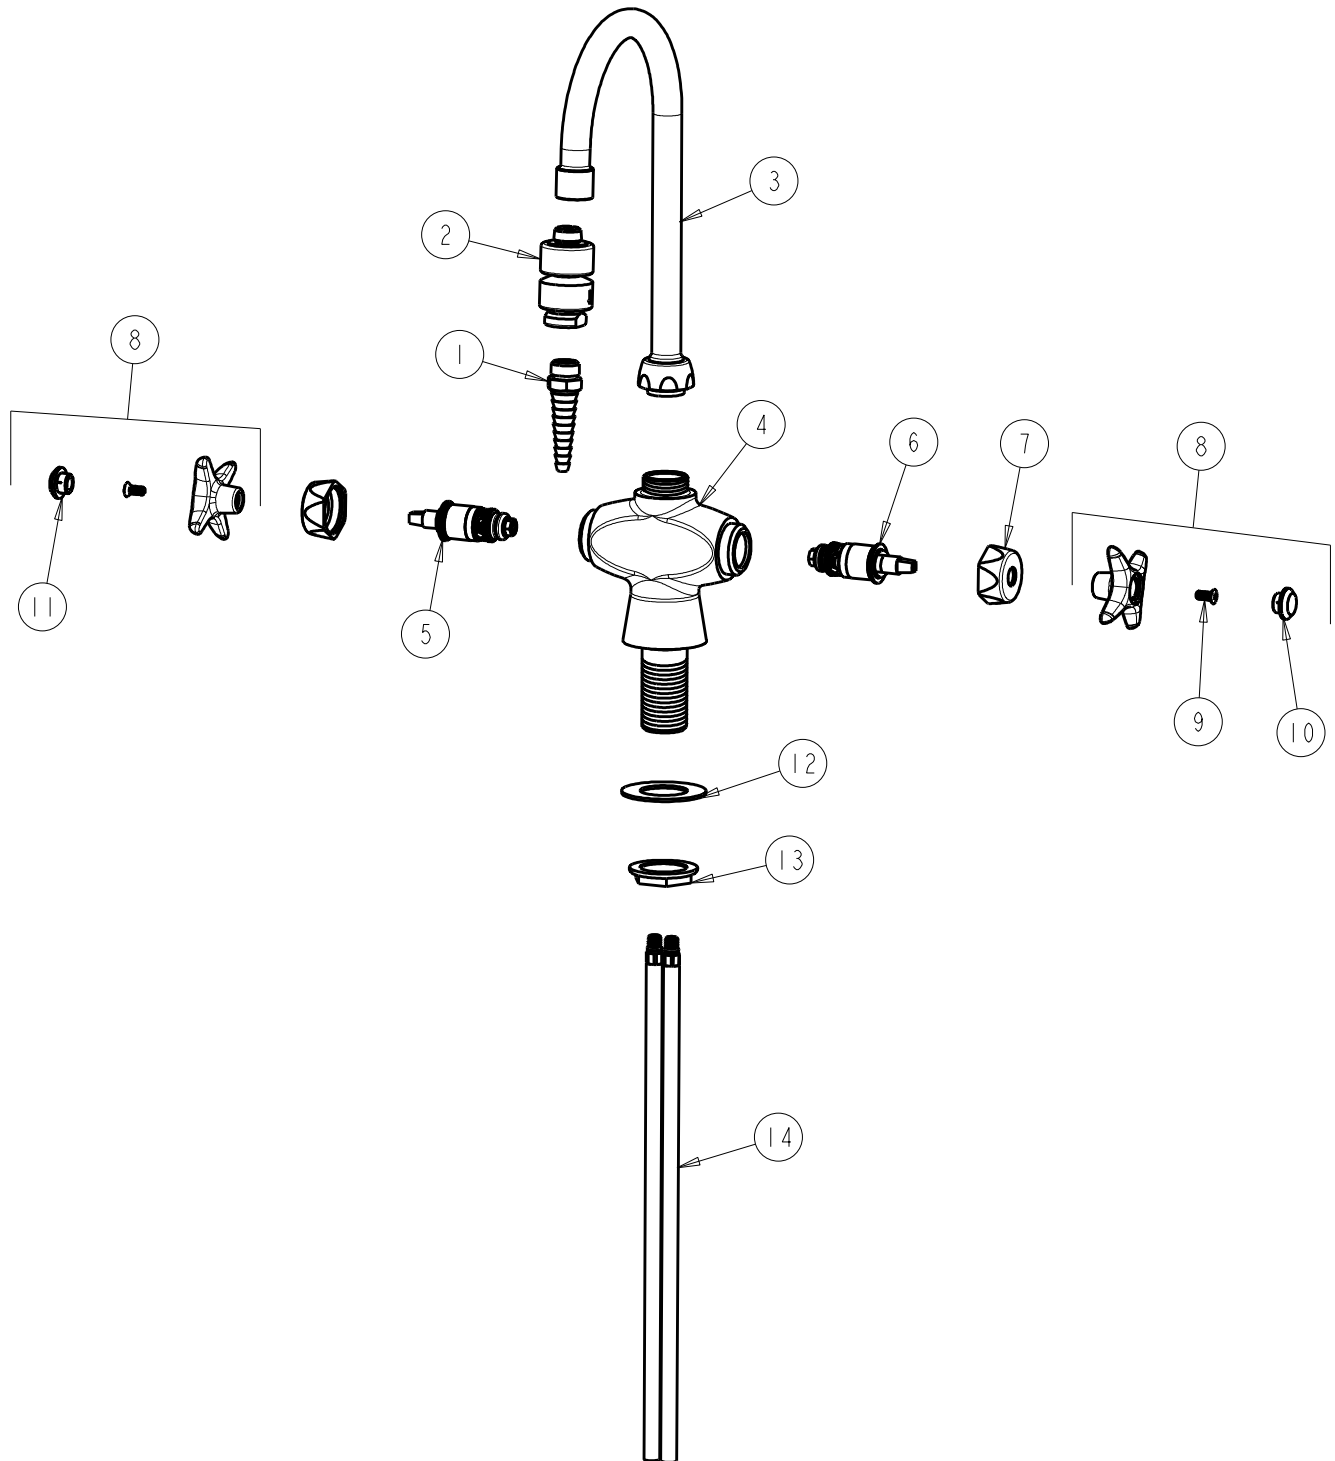

CHICAGO FAUCETS
a Geberit company

2100 South Clearwater Drive
Des Plaines, IL 60018
Phone: 847-803-5000
Fax: 847-803-5454
www.chicagofaucets.com

REPAIR PARTS

FITTING NO.
929-E22E7CP
SUBMITTED MODEL NO.

FOR TECHNICAL ASSISTANCE
1-800-TEC-TRUE (1-800-832-8783)

BY: SID DATE: 10-24-11
CHK: *[Signature]* REV:

ITEM NO.

ITEM	PART NO.	DESCRIPTION	ITEM	PART NO.	DESCRIPTION
1	E7TJKCP	SERRATED NOZZLE OUTLET 3/8 NPT	8	204-PRJKCP	HANDLE ASSEMBLY (PAIR)
2	E22JKCP	VACUUM BREAKER	9	420-010JKRCF	SCREW, 10-32 UNC PH 1/2
3	GN2BJKCP	SPOUT	10	216-178JKNF	BUTTON 'CW'
4	---	VALVE BODY (NOT SOLD SEPARATELY)	11	216-128JKNF	BUTTON 'HW'
5	217-XTLHJKNF	CARTRIDGE, SLO-COMPRESSION (LH)	12	50-014JKNF	STEEL WASHER
6	217-XTRHJKNF	CARTRIDGE, SLO-COMPRESSION (RH)	13	50-003JKRBF	LOCKNUT
7	444-005JKCP	CAP	14	50-101KJKNF	SUPPLY TUBE ASSEMBLY