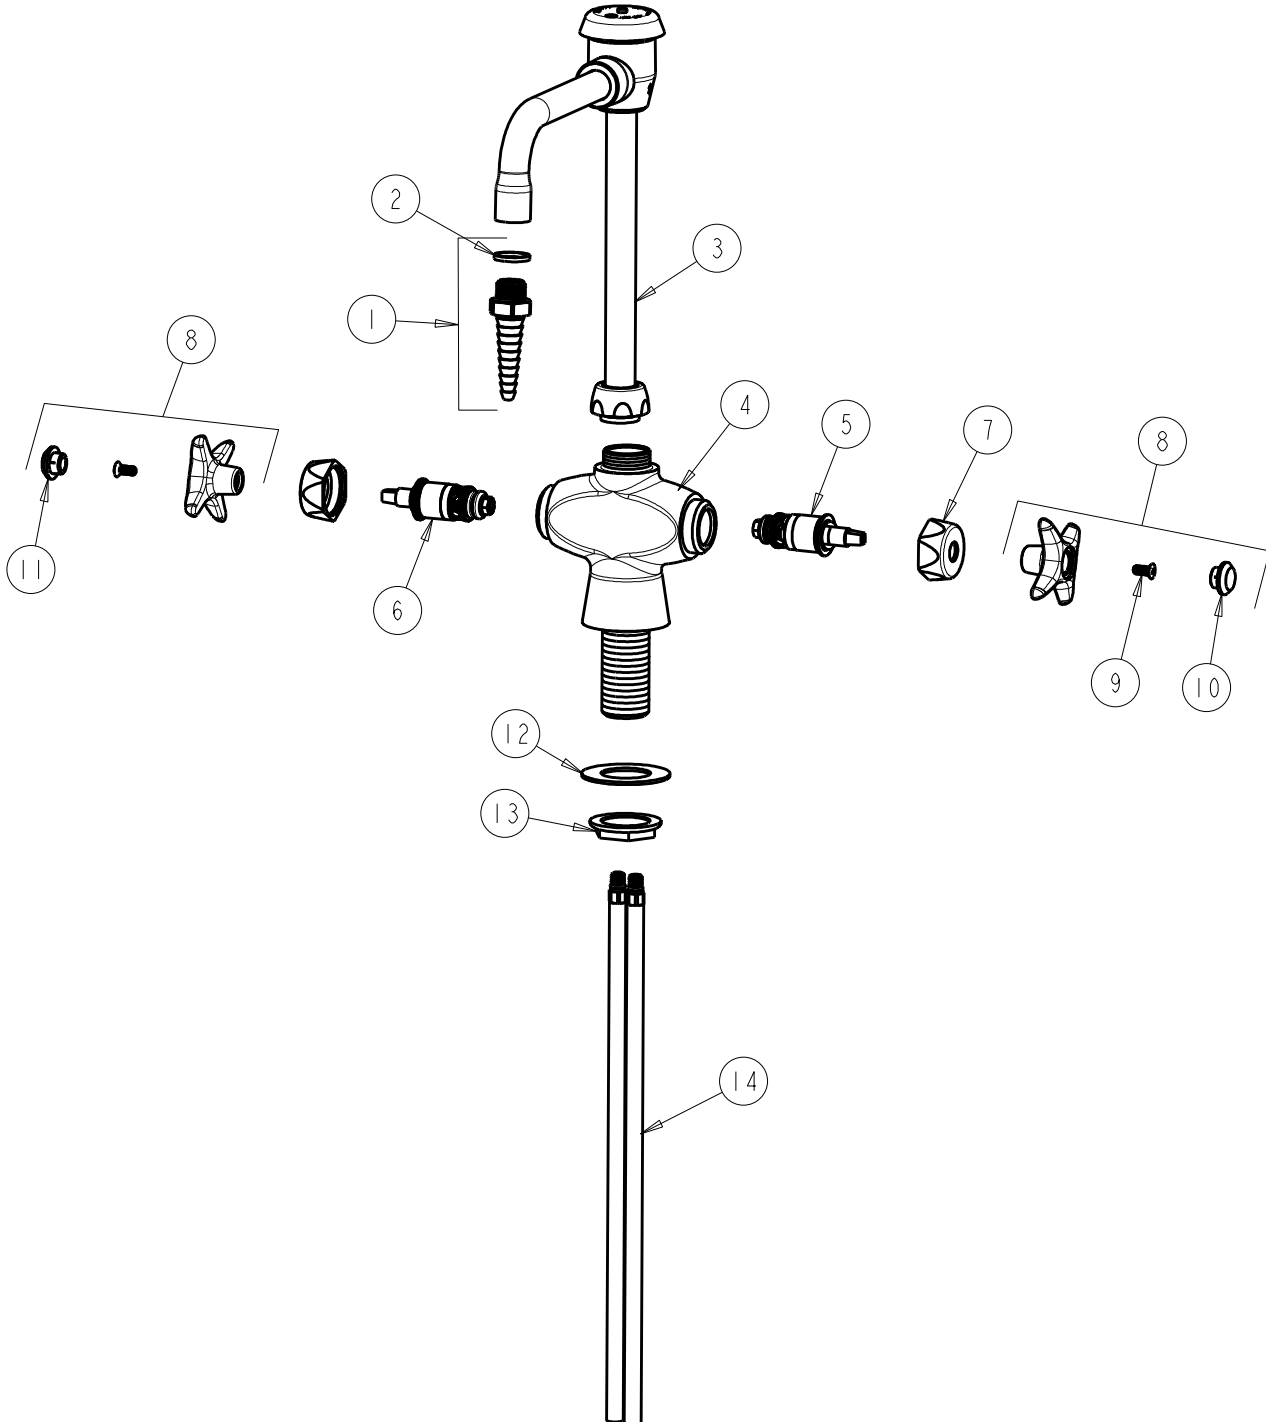

CHICAGO FAUCETS

a Geberit company

2100 South Clearwater Drive
Des Plaines, IL 60018
Phone: 847-803-5000
Fax: 847-803-5454
www.chicagofaucets.com

FOR TECHNICAL ASSISTANCE
1-800-TEC-TRUE (1-800-832-8783)

REPAIR PARTS

BY: SID DATE: 10-24-11
CHK: *[Signature]* REV:

FITTING NO.

930-205CP

SUBMITTED MODEL NO.

ITEM NO.

ITEM	PART NO.	DESCRIPTION	ITEM	PART NO.	DESCRIPTION
1	E7JKCP	SERRATED HOSE NOZZLE	8	205-PRJKNF	PLASTIC HANDLE ASSEMBLY (PAIR)
2	229-003JKNF	WASHER	9	420-010JKRCF	SCREW, 10-32 UNC PH 1/2
3	GN2BVBJKCP	VACUUM BREAKER SWING SPOUT	10	216-178JKNF	BUTTON 'CW'
4	—	VALVE BODY NOT SOLD SEPARATELY	11	216-128JKNF	BUTTON 'HW'
5	217-XTRHJKNF	CARTRIDGE, SLO-COMPRESSION	12	50-014JKNF	STEEL WASHER
6	217-XTLHJKNF	CARTRIDGE, SLO-COMPRESSION	13	50-003JKRBF	LOCKNUT
7	444-005JKCP	CAP	14	50-101KJKNF	SUPPLY TUBE ASSEMBLY