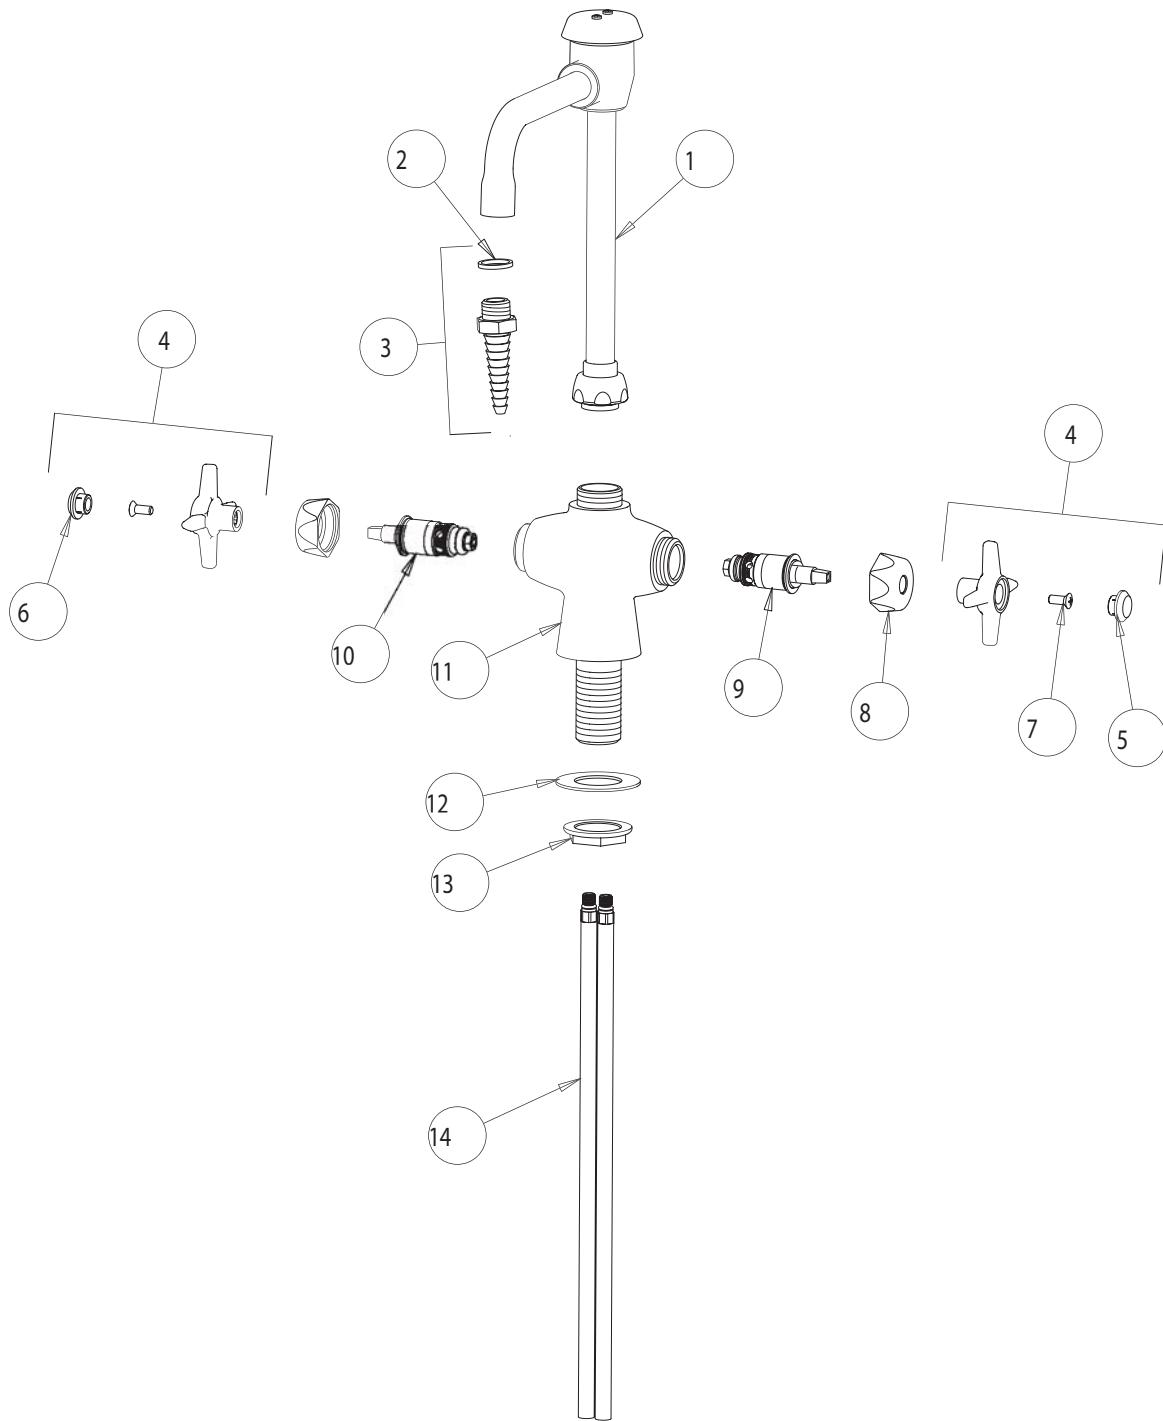

# PARTS LIST

BY:  
CHK'D:

MGM

CHICAGO  
FAUCETS  
a Geberit company

FINISH:  
DATE:

AS SPECIFIED  
9-4-97

930

ITEM NO.	PART NO.	DESCRIPTION	ITEM NO.	PART NO.	DESCRIPTION
1	GN2BVB	V B SPOUT B TYPE END	9	217XTRH	SLO-COMPRESSION UNIT (RH)
2	229-003	WASHER	10	217XTLH	SLO-COMPRESSION UNIT (LH)
3	E7	LAB NOZZLE OUTLET	11	----	VALVE BODY (NOT SOLD SEPARATELY)
4	204PR	4-ARM HANDLE ASSEMBLY	12	50-014	STEEL WASHER
5	216-178	'CW' INDEX BUTTON	13	50-003	LOCKNUT
6	216-128	'HW' INDEX BUTTON	14	50-101K	SUPPLY TUBE ASSEMBLY
7	420-010	SCREW			
8	444-005	CAP NUT			