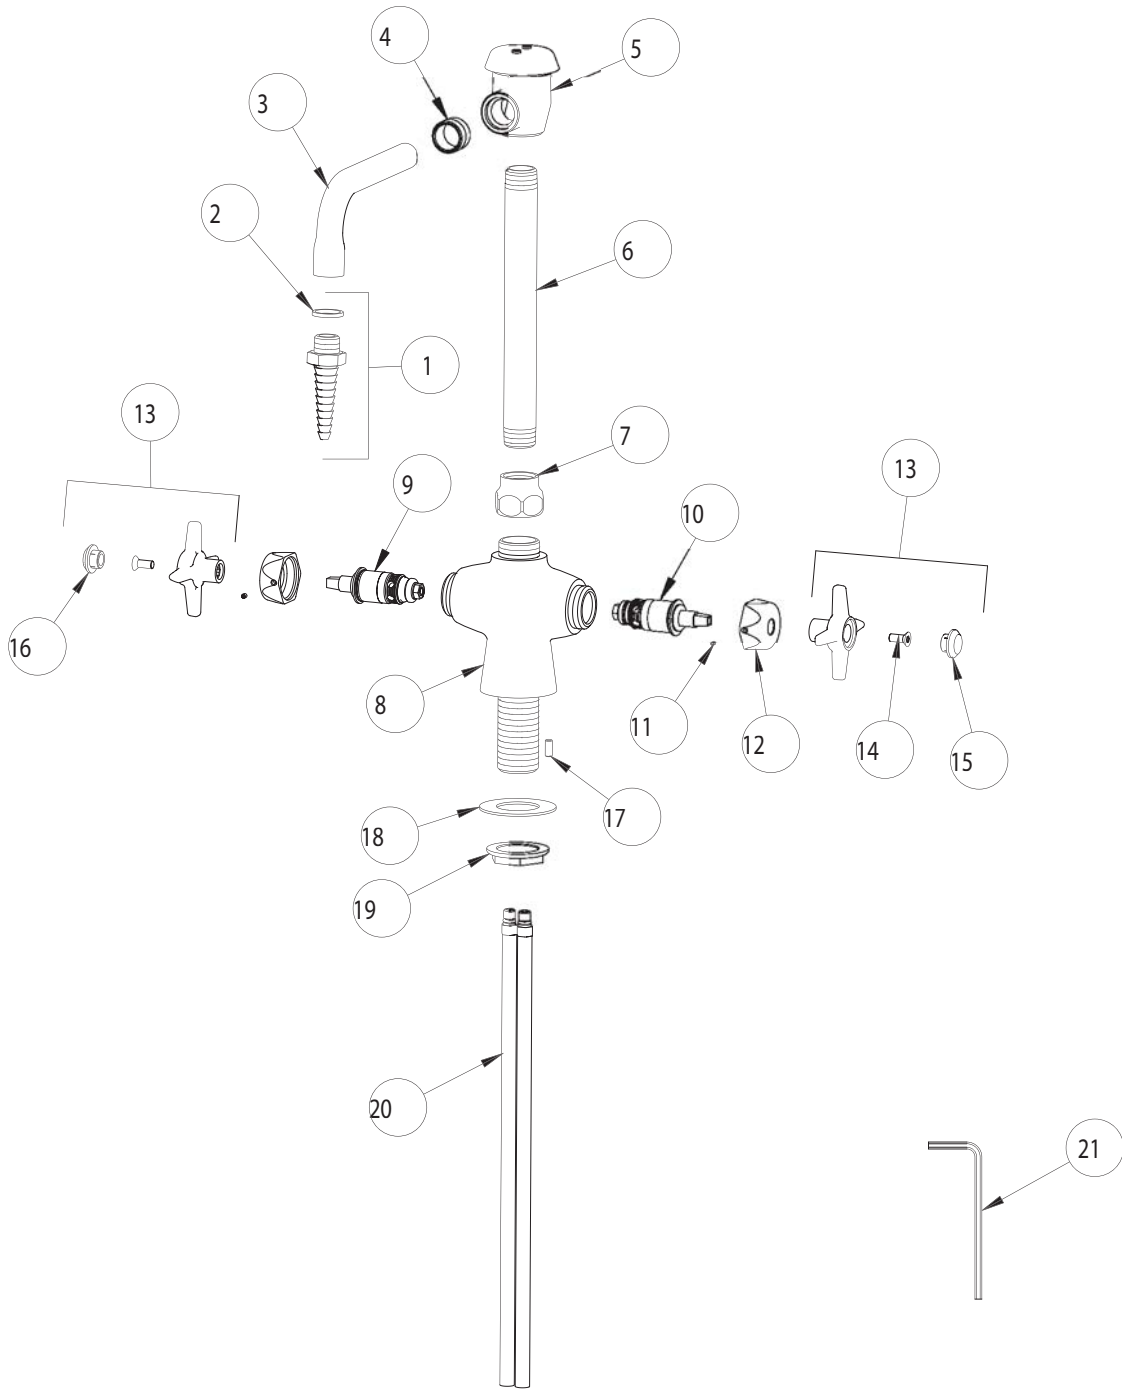

PARTS LIST

BY: SID
CHK'D:

FINISH:
DATE:

AS SPECIFIED
03-12-02

930-VR

ITEM NO.	PART NO.	DESCRIPTION	ITEM NO.	PART NO.	DESCRIPTION
1	E7	LAB NOZZLE OUTLET	12	444-105	VANDAL PROOF CAP NUT
2	229-003	WASHER	13	204PRVP	4-ARM VP HANDLE ASSEMBLY
3	340-240	SPOUT TUBE	14	420-217	VANDAL PROOF SCREW
4	170-024	BUSHING	15	216-178	'CW' INDEX BUTTON
5	892	FOR PARTS SEE 892	16	216-128	'HW' INDEX BUTTON
6	977-010	NIPPLE	17	980-204	PIN
7	BA3	ADAPTER	18	50-014	STEEL WASHER
8	----	VALVE BODY (NOT SOLD SEPARATELY)	19	50-003	LOCKNUT
9	217XTLH	SLO-COMPRESSION UNIT (LH)	20	50-101K	SUPPLY TUBE ASSEMBLY
10	217XTRH	SLO-COMPRESSION UNIT (RH)	21	420-317	VANDAL PROOF WRENCH
11	777-013	SET SCREW			