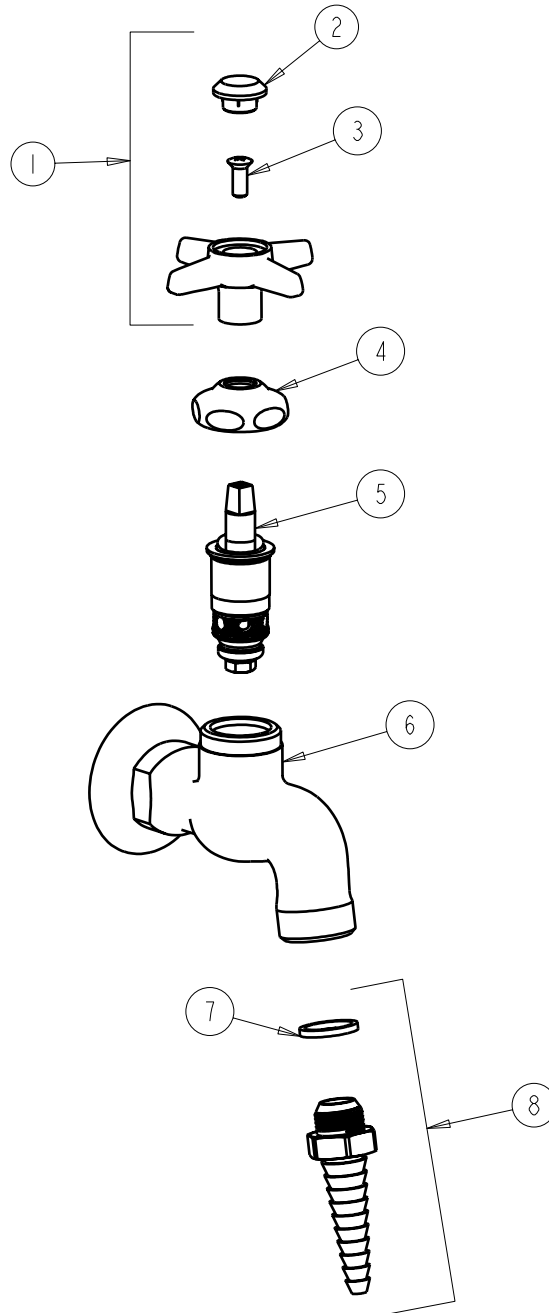

CHICAGO FAUCETS 

a Geberit company

2100 South Clearwater Drive
Des Plaines, IL 60018
Phone: 847-803-5000
Fax: 847-803-5454
www.chicagofaucets.com

REPAIR PARTS

BY: JAR DATE: 11-02-07

CHK:  REV:

FITTING NO.

938-CP

SUBMITTED MODEL NO.

ITEM NO.

FOR TECHNICAL ASSISTANCE
1-800-TEC-TRUE (1-800-832-8783)

ITEM	PART NO.	DESCRIPTION
1	204-CWJKCP	HANDLE ASSEMBLY
2	216-178JKNF	BUTTON 'CW'
3	420-010JKRCF	SCREW, 10-32 UNC PH 1/2
4	1-214JKCP	CAP
5	217-XTLHJKNF	CARTRIDGE, SLO-COMPRESSION
6	---	VALVE BODY NOT SOLD SEPARATELY
7	229-003JKNF	WASHER
8	E7JKCP	SERRATED HOSE NOZZLE